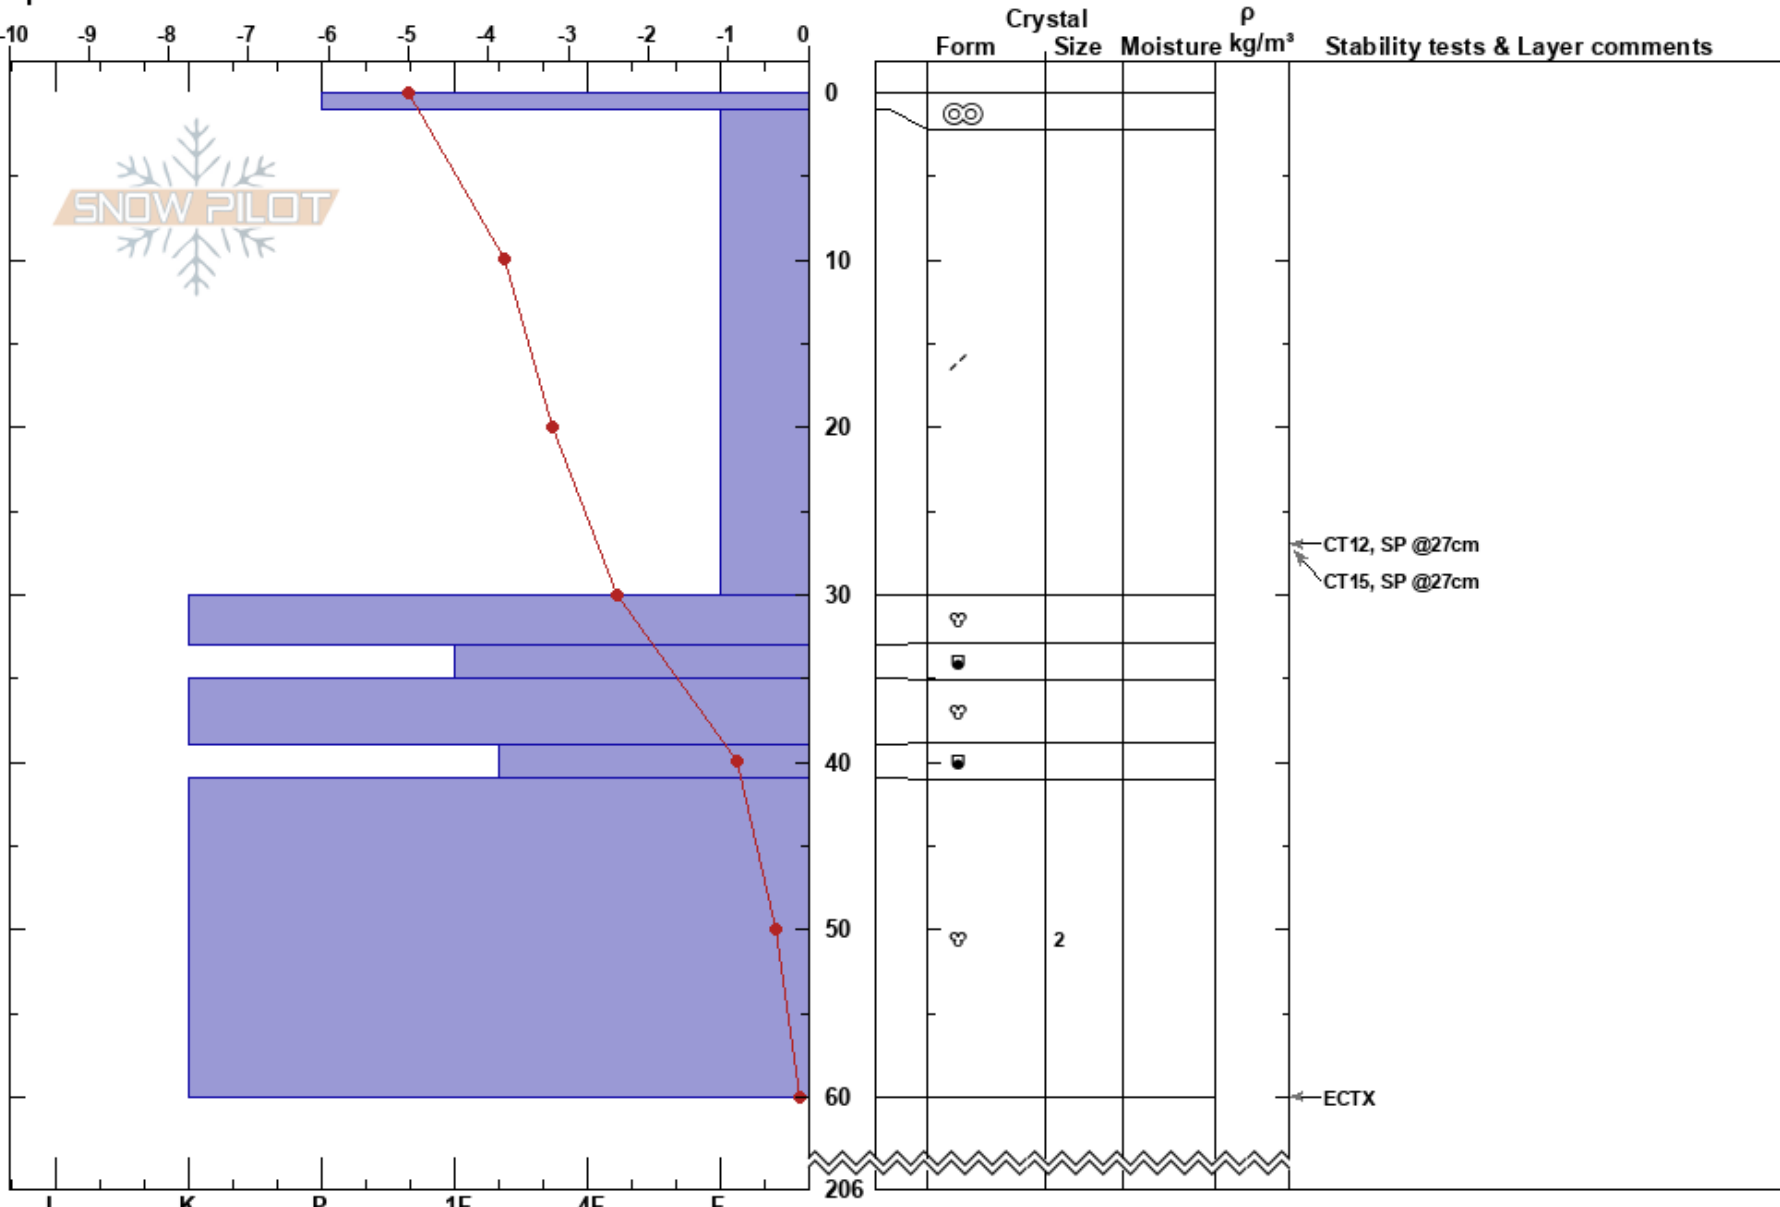

Skalafjall
 Norðanverðir Vestfirðir
 Iceland
 Elevation: 600 m
 Aspect: 180°
 Specifics:

Jóhann Hannibalsson
 30/01/2017 - 13:00
 Co-ord: 66.11421N, -23.32054W
 Slope Angle: 25°
 Wind Loading:

Stability: **HS:206** **Layer Notes:**
 Air Temperature: **PF: 25** 33-35cm: Problematic layer
 Sky Cover: FEW
 Precipitation: NO
 Wind: S Light Breeze

Notes:

I K P 1F 4F F 206