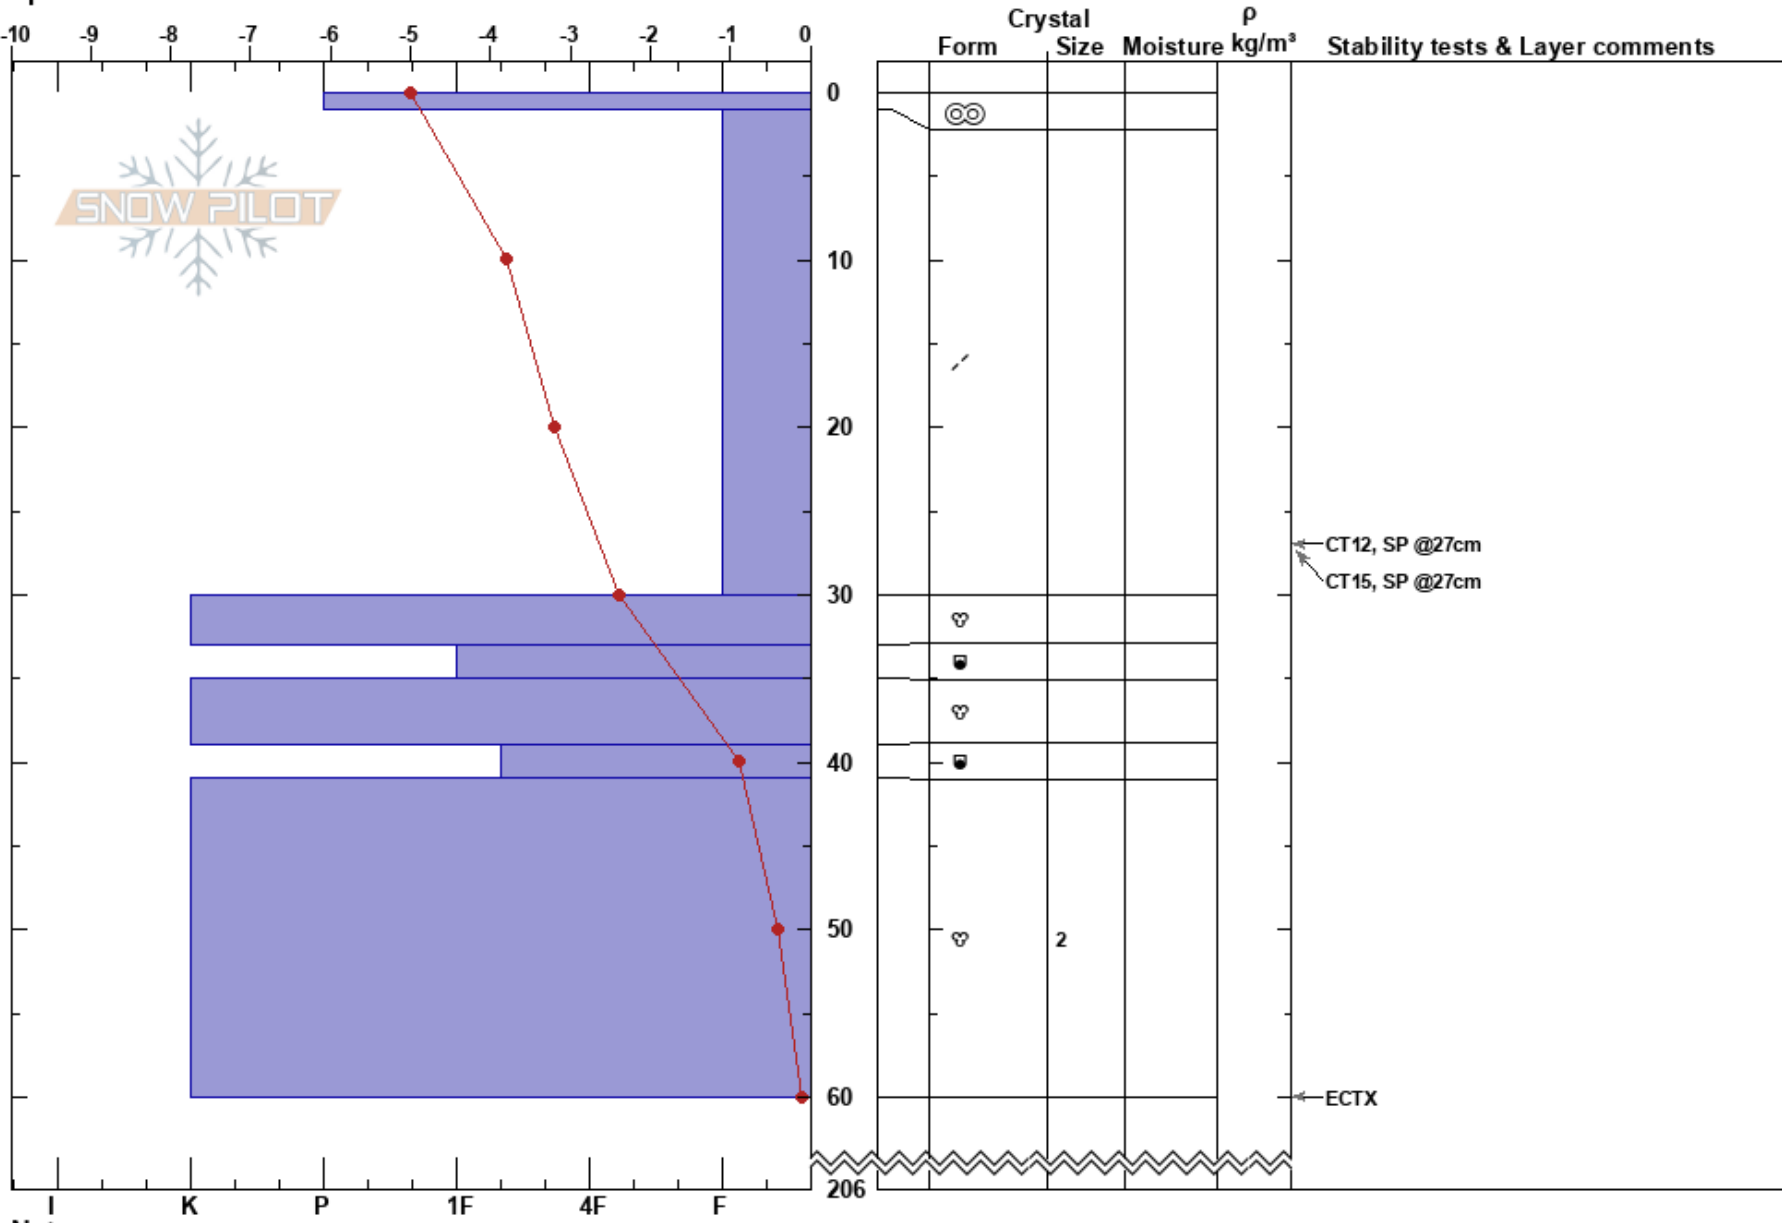

Skalafjall
Norðanverðir Vestfirð
Iceland
Elevation: 600 m
Aspect: 180°
Specifics:

Jóhann Hannibalsson
30/01/2017 - 13:00
Co-ord: 66.11421N, -23.32054W
Slope Angle: 25°
Wind Loading:

Stability: **HS:206** **Layer Notes:**
Air Temperature: **PF: 25** 33-35cm: Problematic layer
Sky Cover: FEW
Precipitation: NO
Wind: S Light Breeze