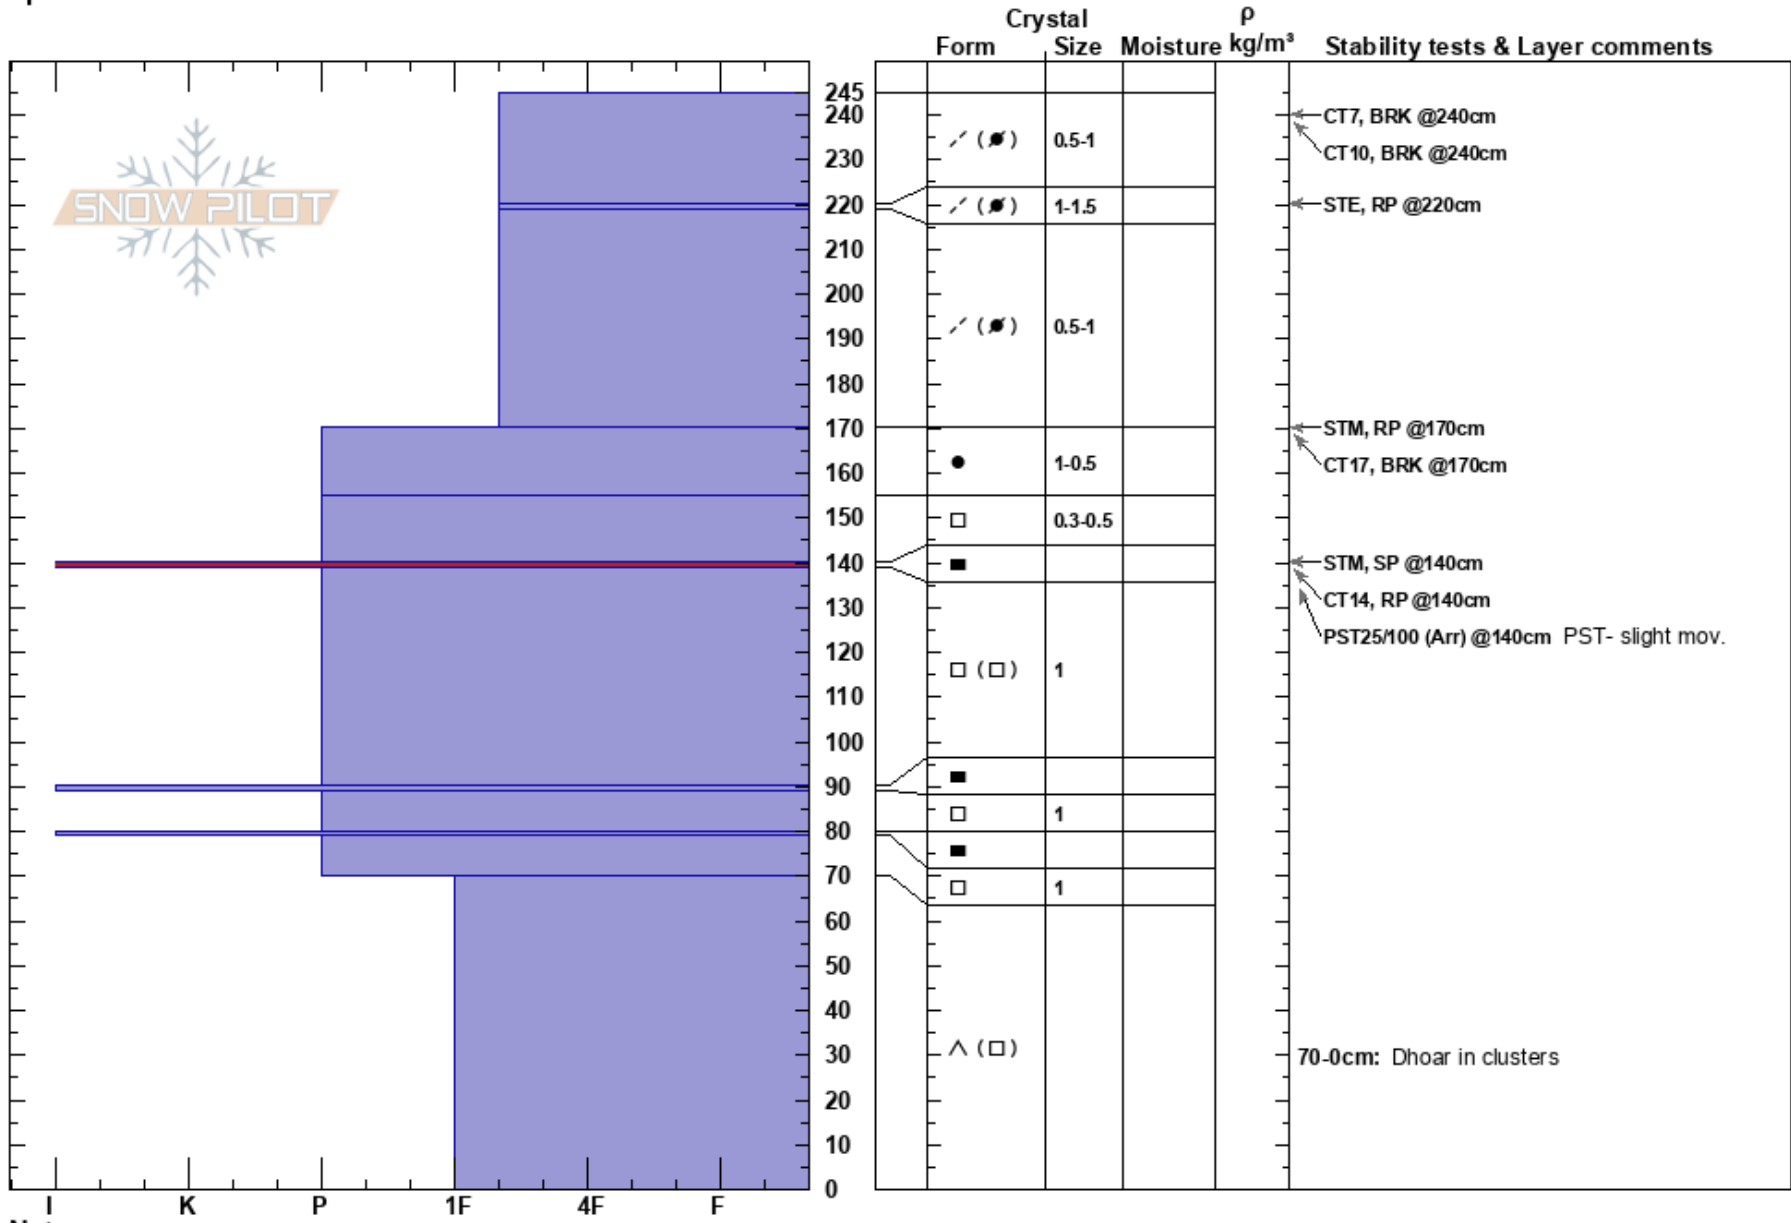

Allison Clay@Treeline  
 Kachina Peaks  
 AZ  
 Elevation: 11320 ft  
 Aspect: NW  
 Specifics:

Tanner Porter  
 01/29/2017 - 2:00pm  
 Co-ord: 35.34246N, -111.68873E  
 Slope Angle: 38°  
 Wind Loading: previous

Stability:  
 Air Temperature: -1°C  
 Sky Cover: CLR  
 Precipitation: NO  
 Wind: W Light Breeze

HS:245  
 PF: 45  
 140-139cm: Problematic layer  
 70-0cm: Dhoar in clusters

Notes: Heavily wind loaded area. Similar aspect to wind loaded slopes.