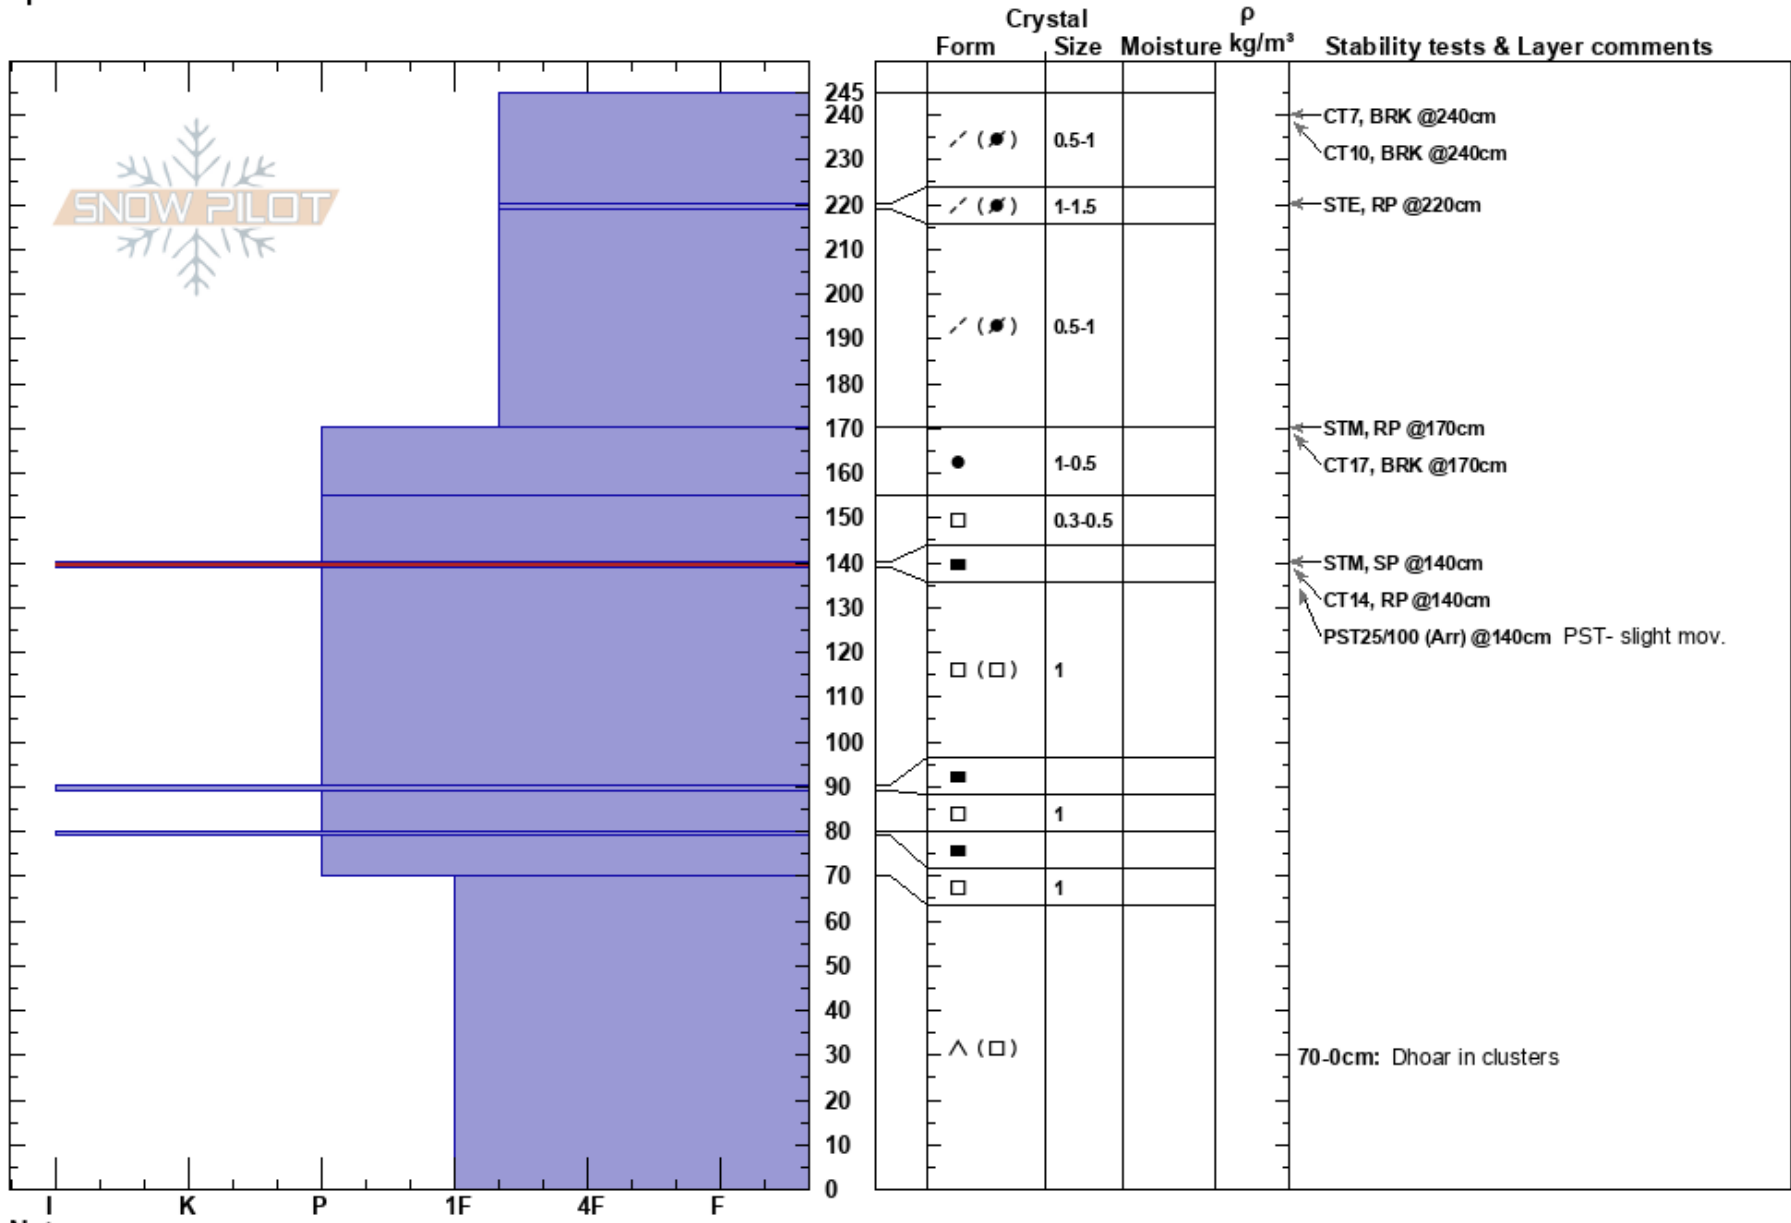

Allison Clay@Treeline
 Kachina Peaks
 AZ
 Elevation: 11320 ft
 Aspect: NW
 Specifics:

Tanner Porter
 01/29/2017 - 2:00pm
 Co-ord: 35.34246N, -111.68873E
 Slope Angle: 38°
 Wind Loading: previous

Stability: HS:245
 Air Temperature: -1°C PF: 45
 Sky Cover: CLR
 Precipitation: NO
 Wind: W Light Breeze
 Layer Notes:
 140-139cm: Problematic layer
 70-0cm: Dhoar in clusters

Notes: Heavily wind loaded area. Similar aspect to wind loaded slopes.