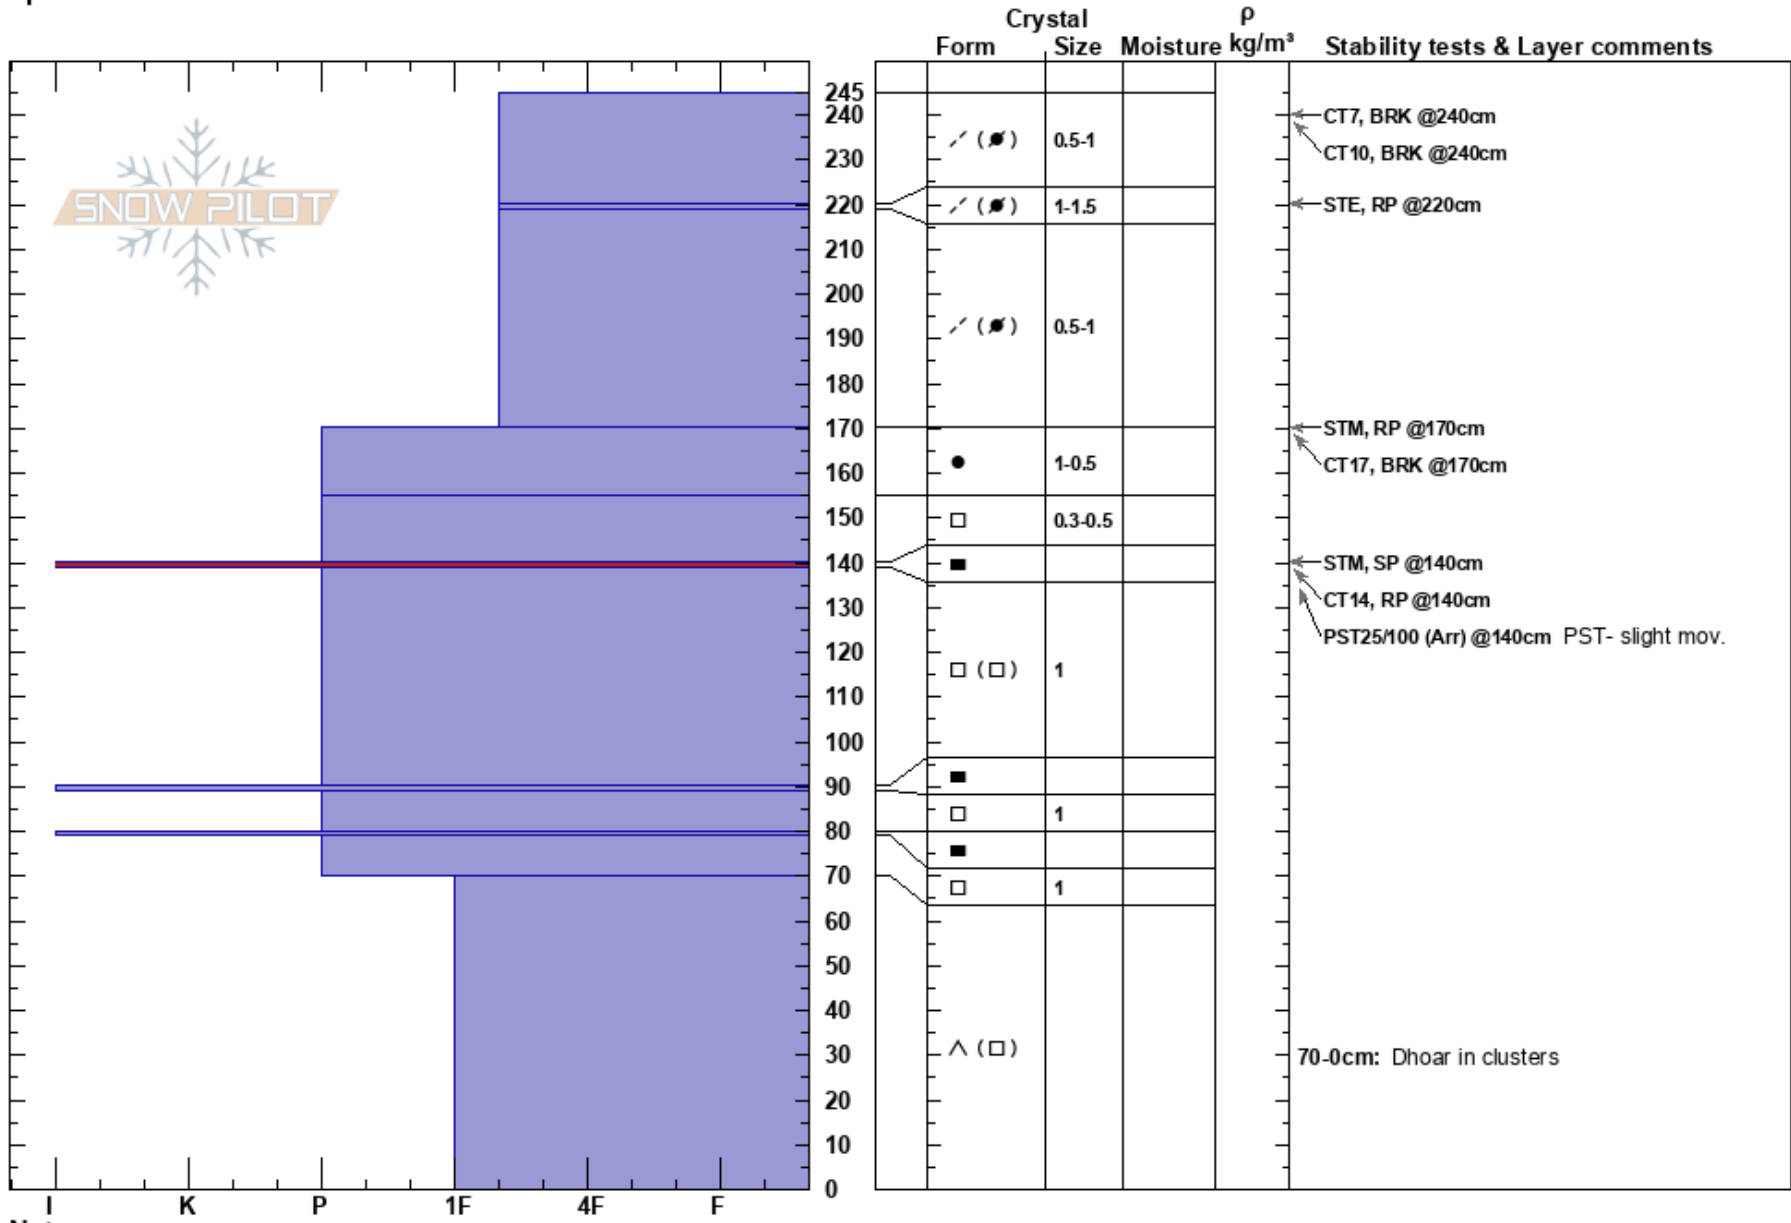

Allison Clay@Treeline  
 Kachina Peaks  
 AZ  
 Elevation: 11320 ft  
 Aspect: NW  
 Specifics:

Tanner Porter  
 01/29/2017 - 2:00pm  
 Co-ord: 35.34246N, -111.68873E  
 Slope Angle: 38°  
 Wind Loading: previous

Stability: HS:245  
 Air Temperature: -1°C PF: 45  
 Sky Cover: CLR  
 Precipitation: NO  
 Wind: W Light Breeze  
 Layer Notes:  
 140-139cm: Problematic layer  
 70-0cm: Dhoar in clusters

Notes: Heavily wind loaded area. Similar aspect to wind loaded slopes.