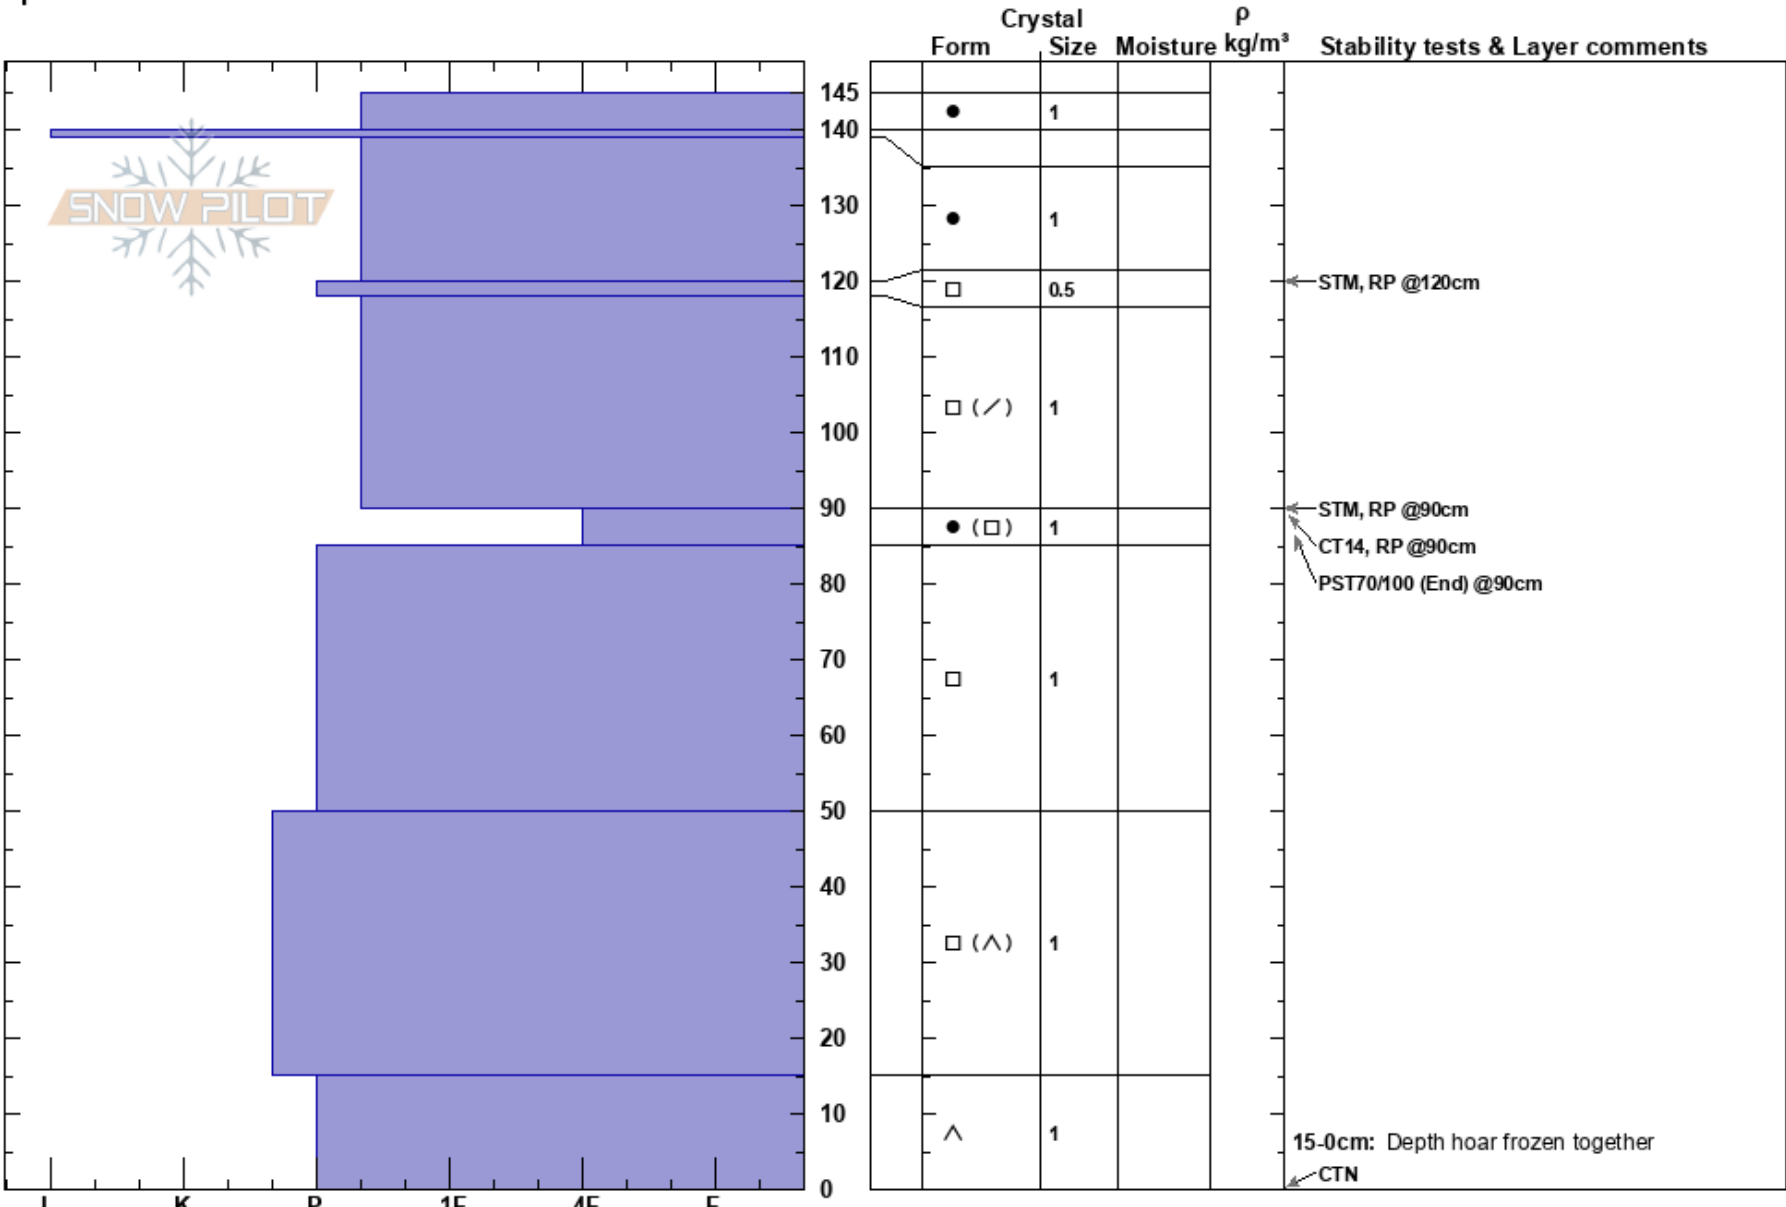

Humphreys Trail Saddle
 Kachina Peaks
 AZ
 Elevation: 11800 ft
 Aspect: NE
 Specifics:

Tanner Porter
 01/29/2017 - 12:30pm
 Co-ord: 35.33574N, -111.68158E
 Slope Angle: 33°
 Wind Loading: previous

Stability:
 Air Temperature: -1°C
 Sky Cover: CLR
 Precipitation: NO
 Wind: NE Moderate

HS: 145
 90-85cm: Problematic layer
 15-0cm: Depth hoar frozen together

Notes: Just past Humphrey's Peak Saddle with a NE aspect.