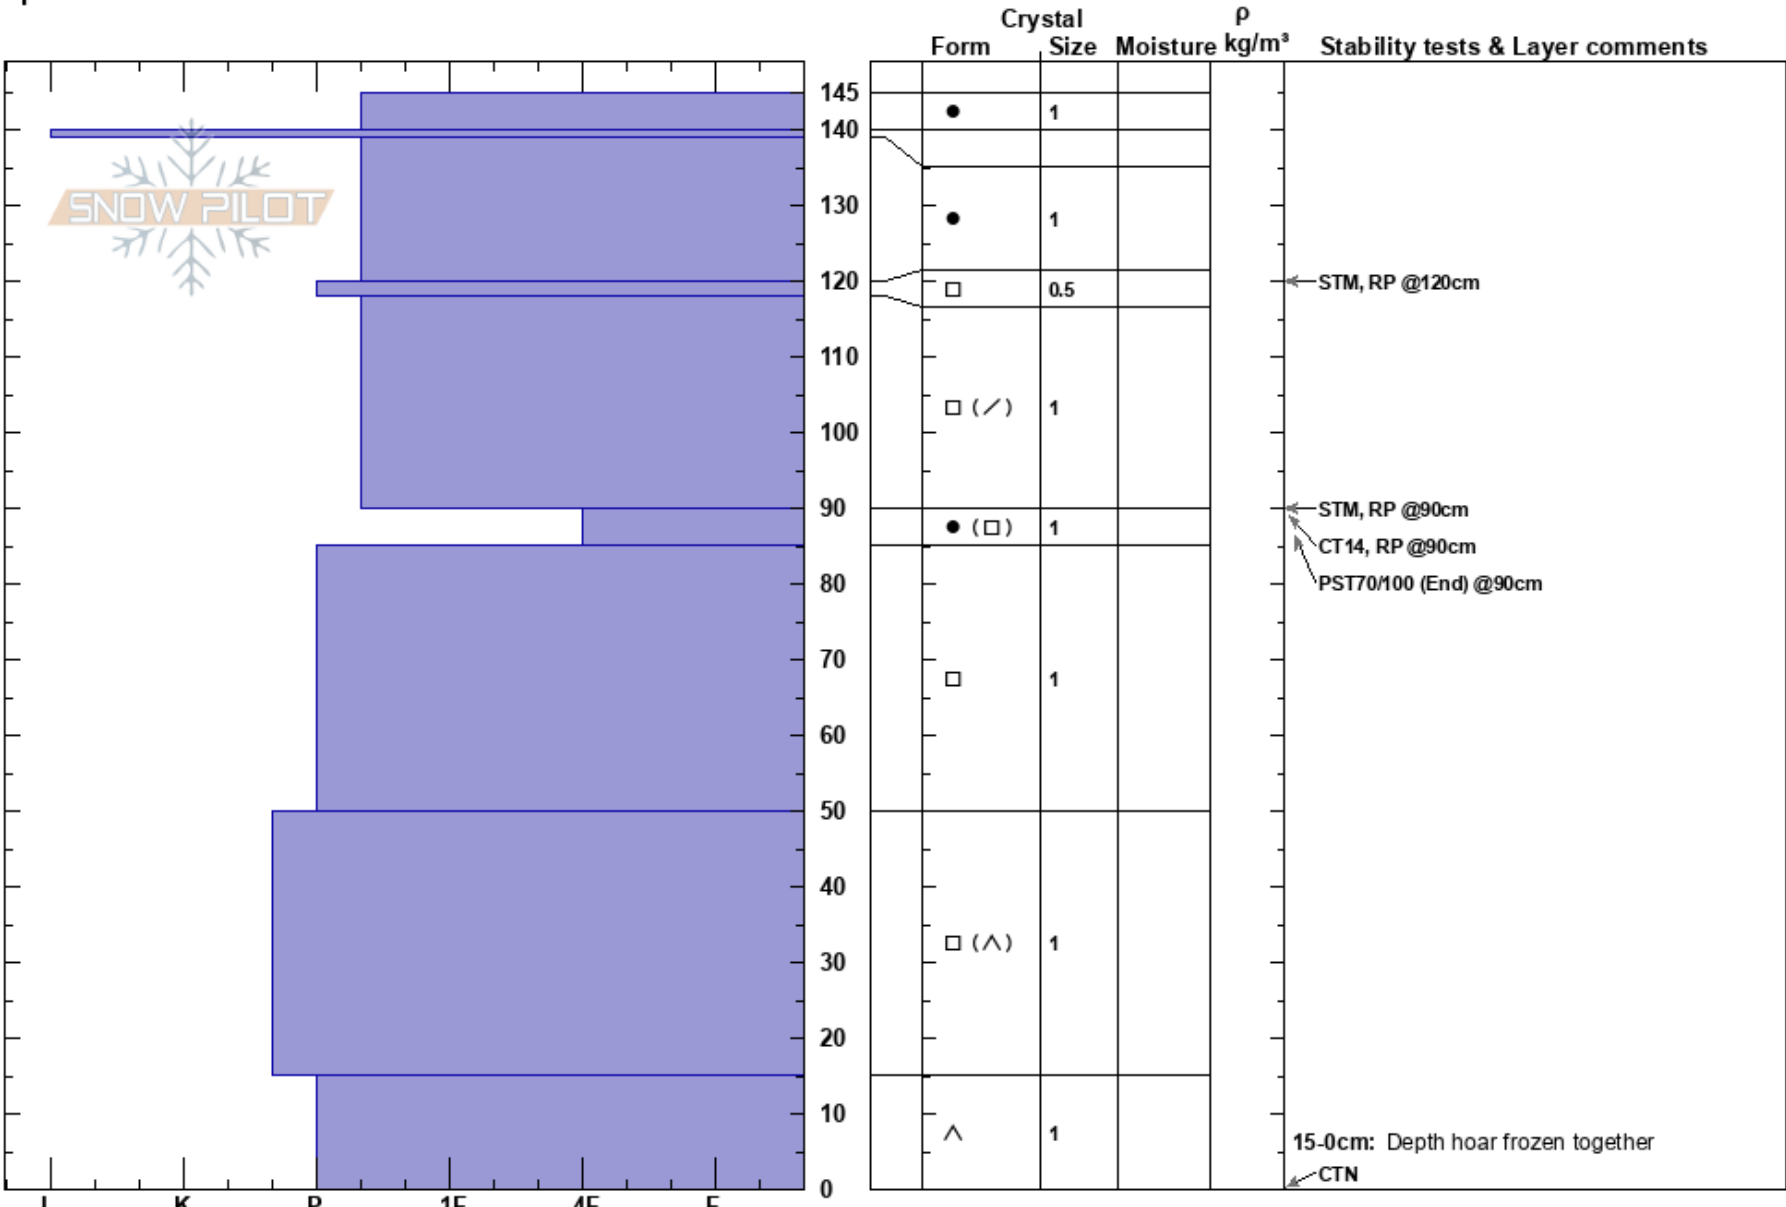

Humphreys Trail Saddle  
 Kachina Peaks  
 AZ  
 Elevation: 11800 ft  
 Aspect: NE  
 Specifics:

Tanner Porter  
 01/29/2017 - 12:30pm  
 Co-ord: 35.33574N, -111.68158E  
 Slope Angle: 33°  
 Wind Loading: previous

Stability:  
 Air Temperature: -1°C  
 Sky Cover: CLR  
 Precipitation: NO  
 Wind: NE Moderate

HS: 145  
 90-85cm: Problematic layer  
 15-0cm: Depth hoar frozen together

Notes: Just past Humphrey's Peak Saddle with a NE aspect.