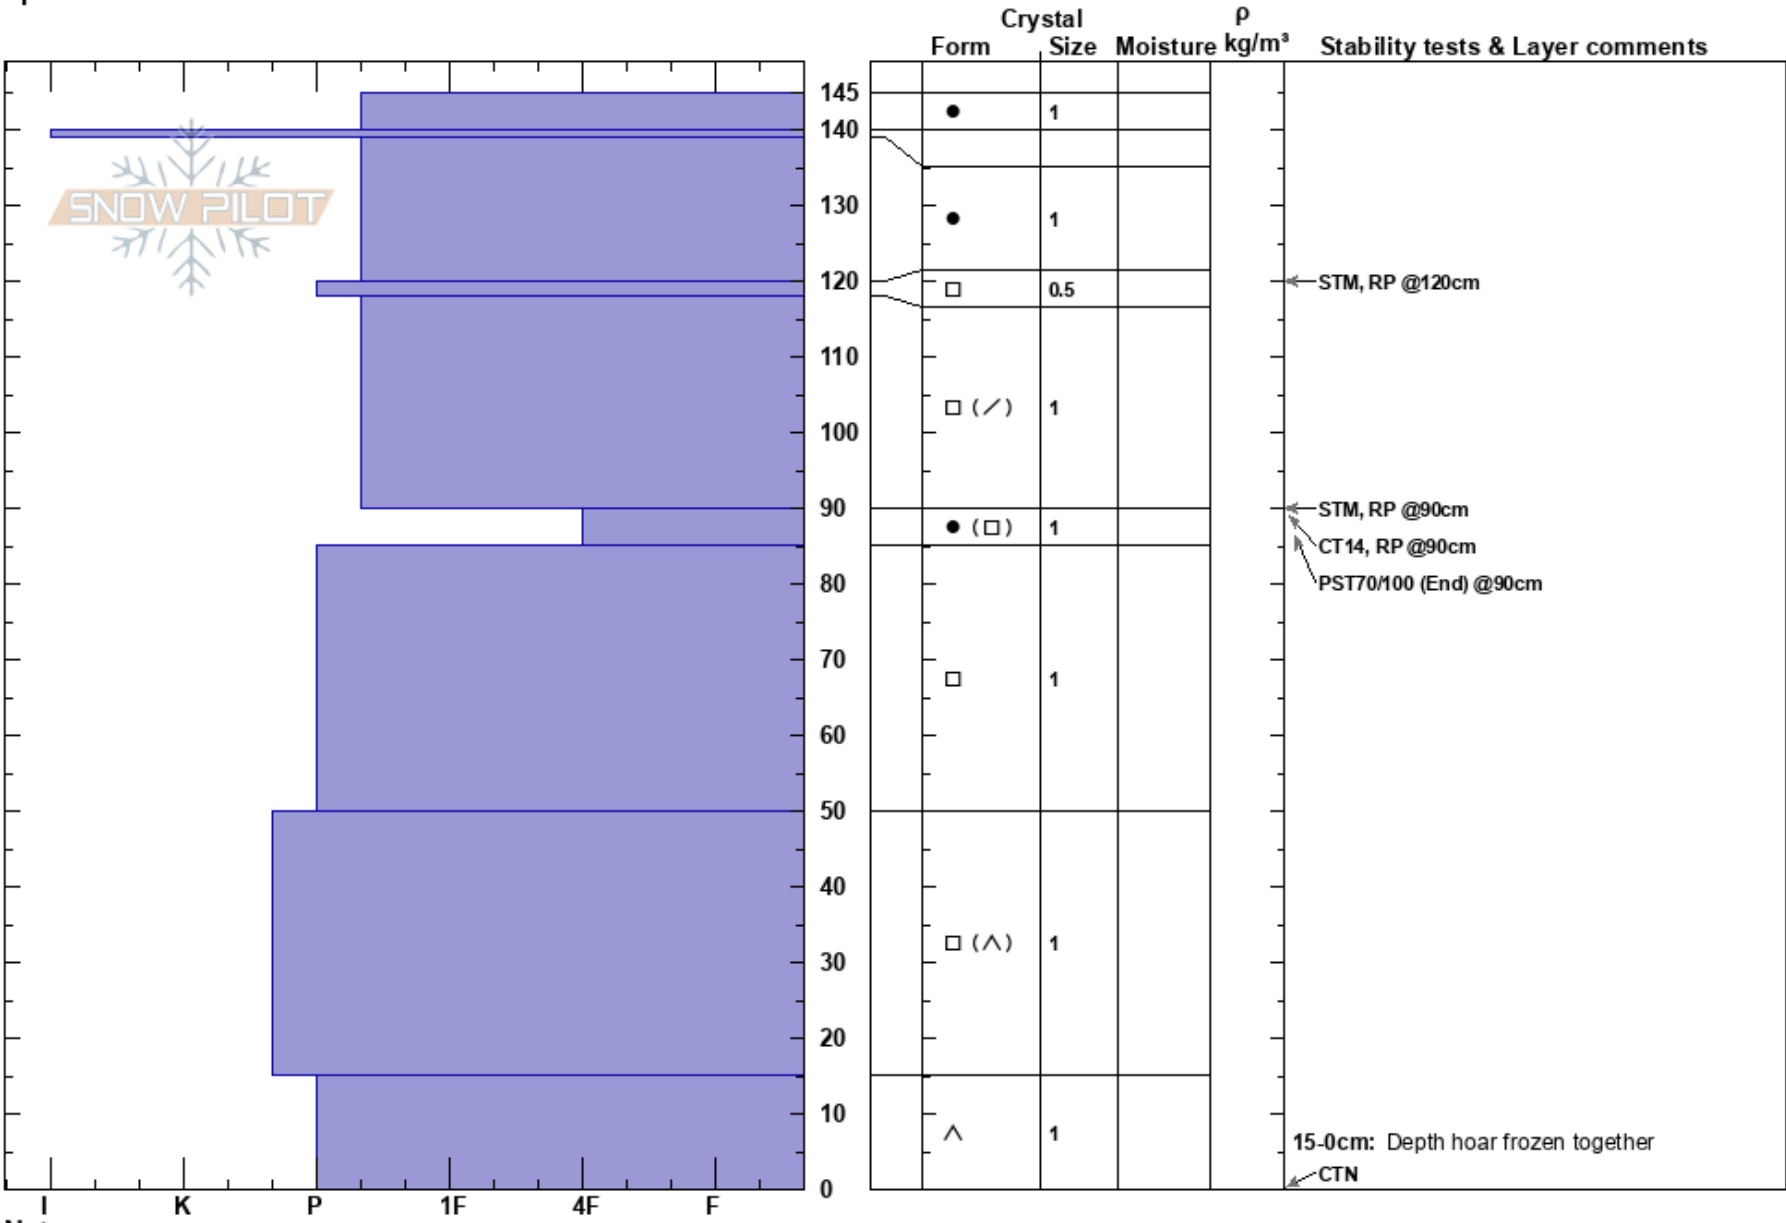

Humphreys Trail Saddle
 Kachina Peaks
 AZ
 Elevation: 11800 ft
 Aspect: NE
 Specifics:

Tanner Porter
 01/29/2017 - 12:30pm
 Co-ord: 35.33574N, -111.68158E
 Slope Angle: 33°
 Wind Loading: previous

Stability:
 Air Temperature: -1°C
 Sky Cover: CLR
 Precipitation: NO
 Wind: NE Moderate

HS: 145
 90-85cm: Problematic layer
 15-0cm: Depth hoar frozen together

Notes: Just past Humphrey's Peak Saddle with a NE aspect.