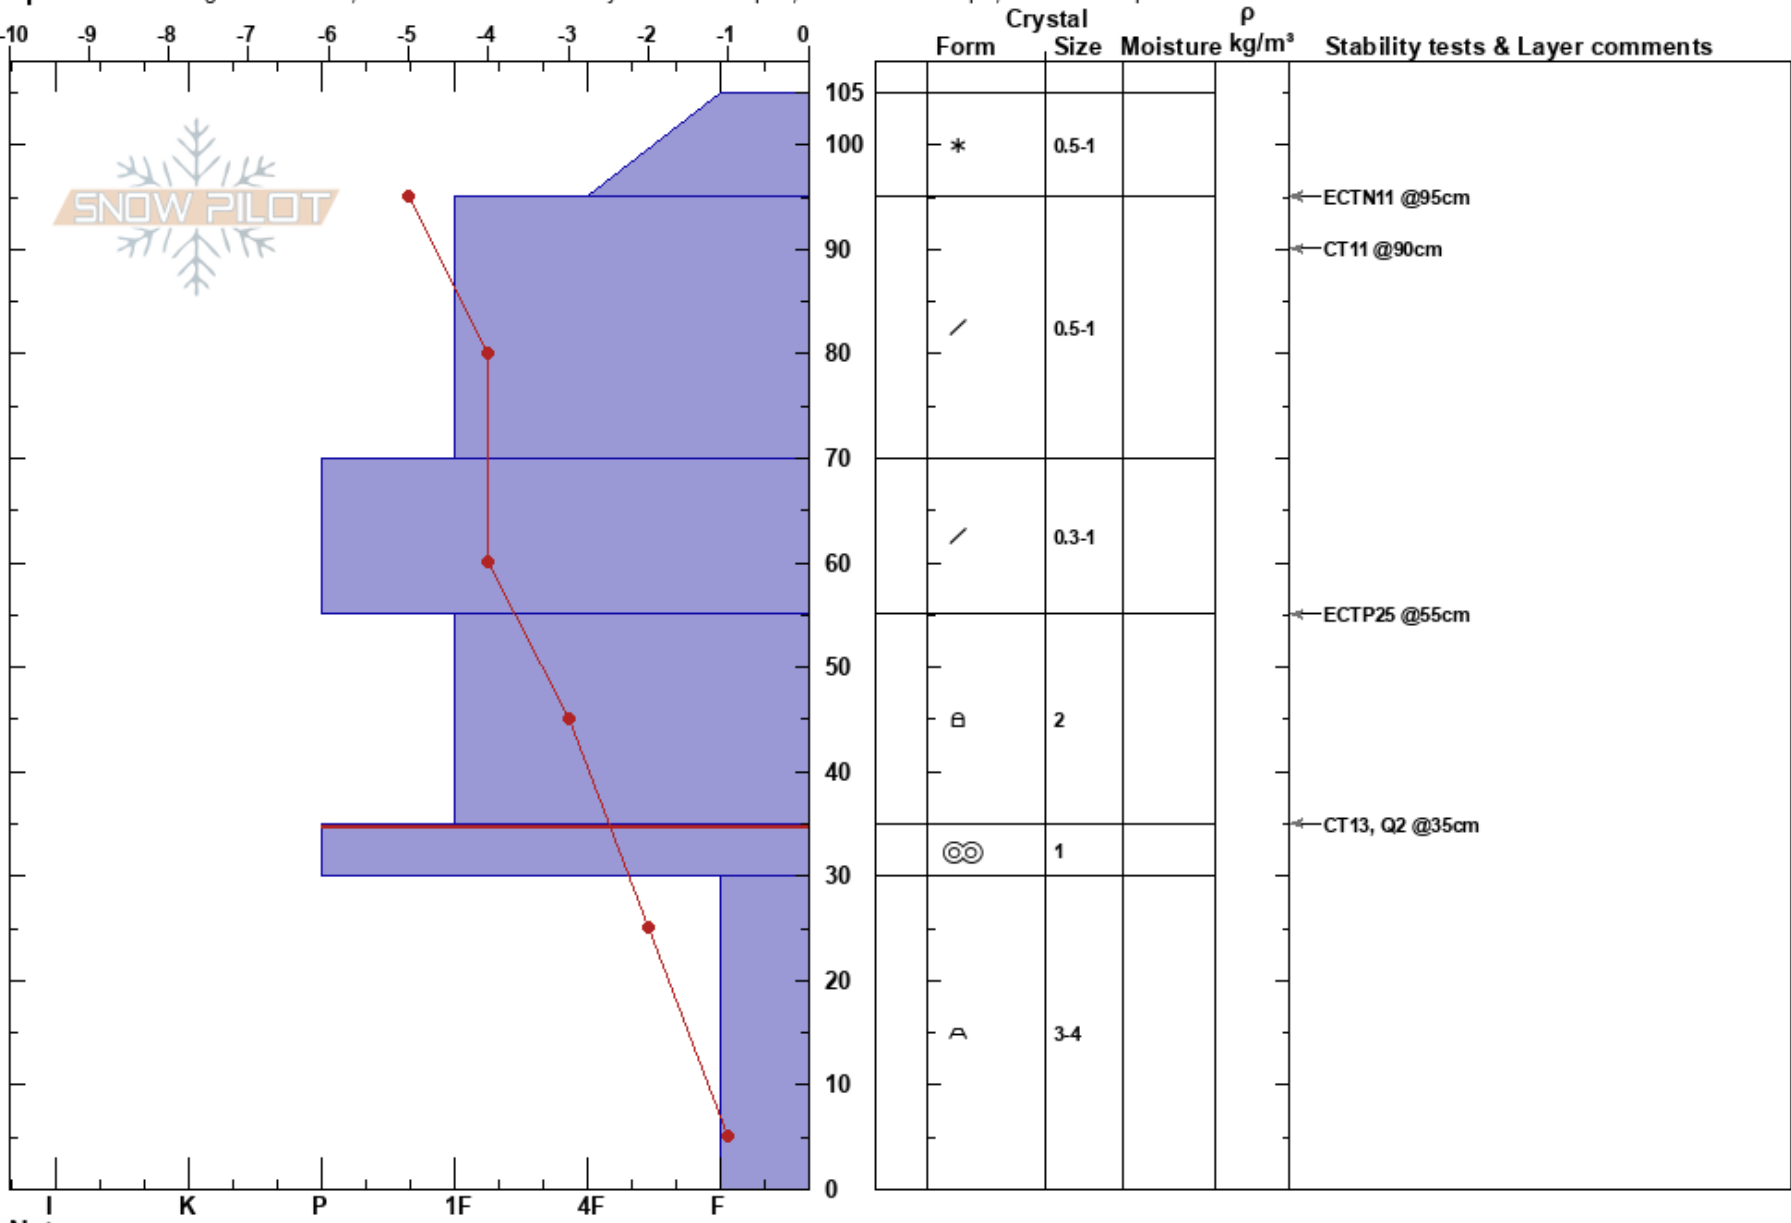

Sunny Pyramid
 San Juan Range
 CO

Chris Engelhardt
 01/16/2017 - 10:20am
 Co-ord: 37.87770N, -107.63701W
 Slope Angle: 35°
 Wind Loading: no

Stability: Fair
 Air Temperature: -7°C
 Sky Cover: FEW
 Wind: SW Calm
 HS: 105
 PF: 50 35-30cm: Problematic layer
 PS: 30

Elevation: 12200 ft
 Aspect: 190°

Specifics: Pit dug in a Ski Area; Recent avalanche activity on similar slopes; Ski tracks on slope; We skied slope

Notes: