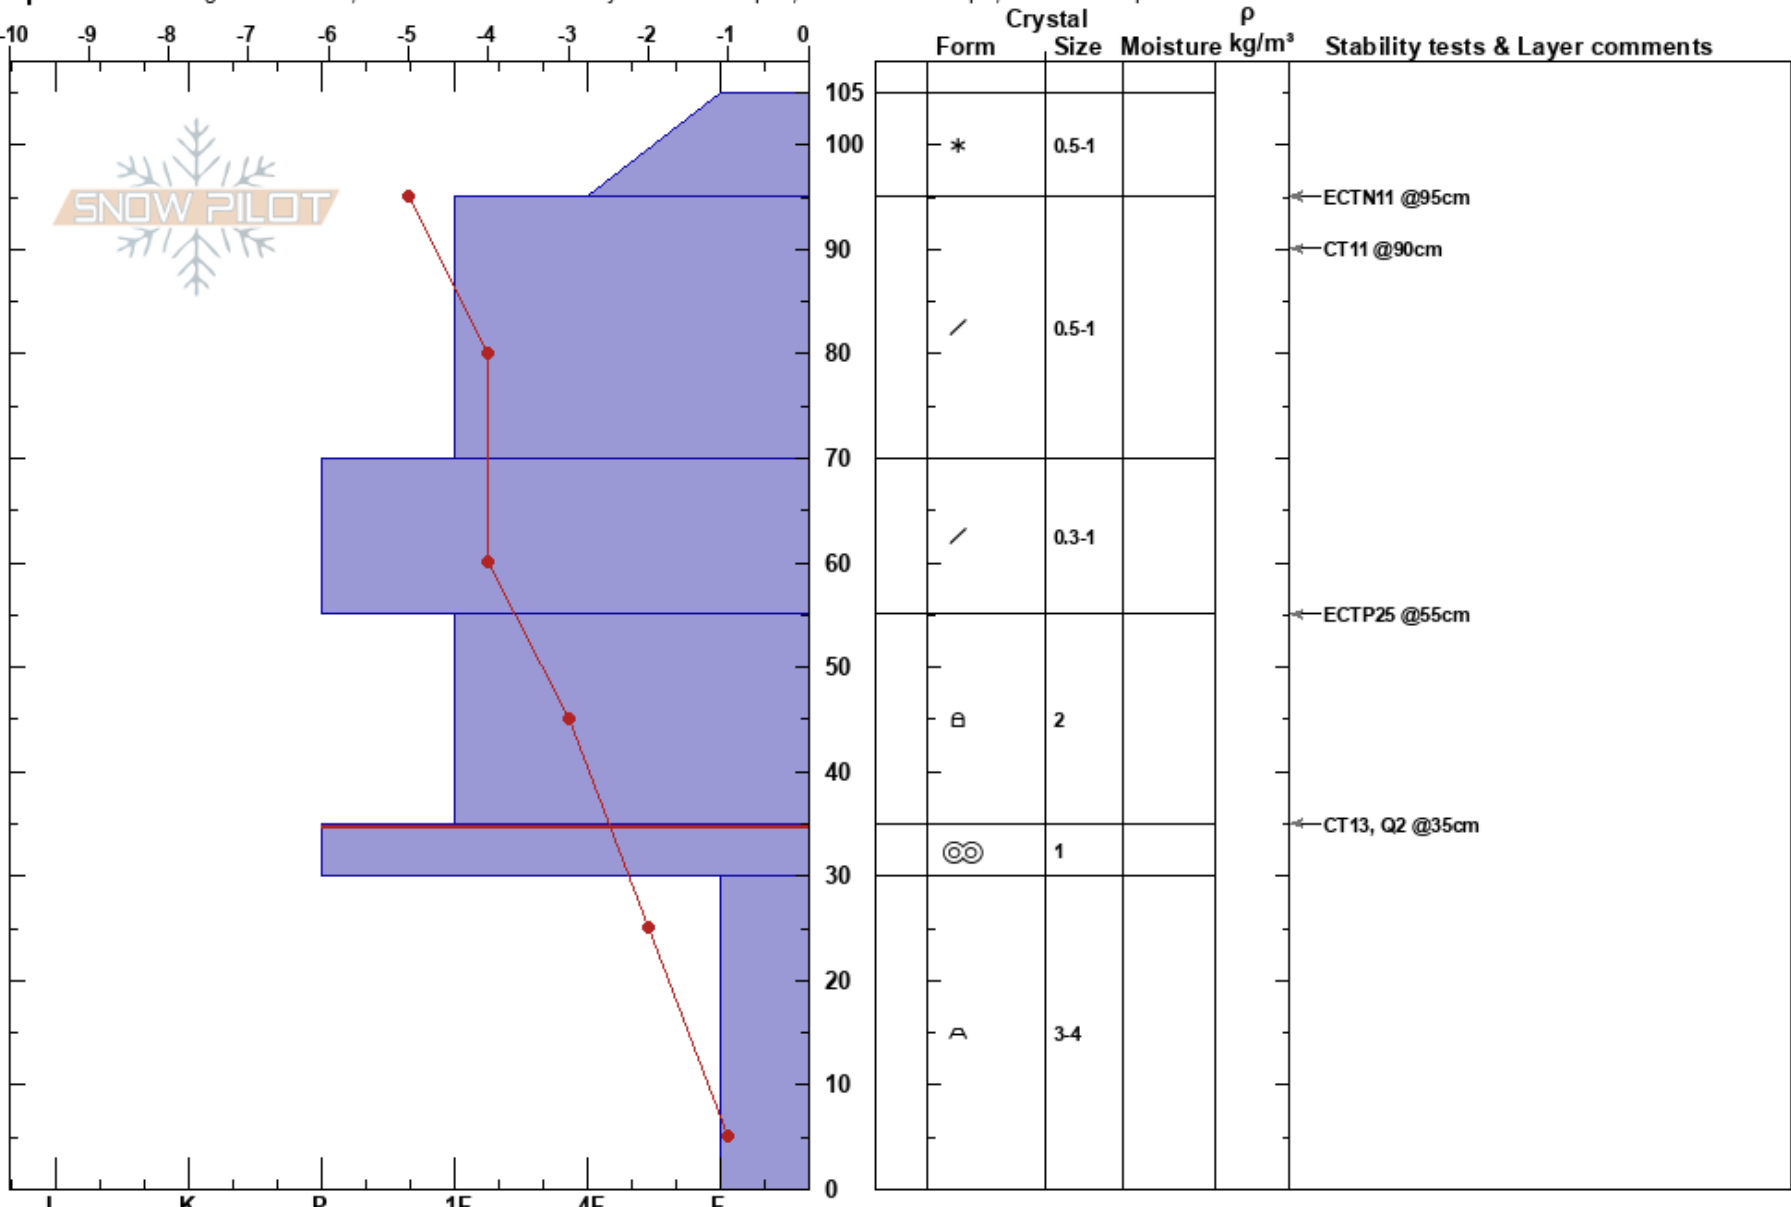

Sunny Pyramid  
San Juan Range  
CO

Chris Engelhardt  
01/16/2017 - 10:20am  
Co-ord: 37.87770N, -107.63701W  
Slope Angle: 35°  
Wind Loading: no

Stability: Fair  
Air Temperature: -7°C  
Sky Cover: FEW  
Precipitation: NO  
Wind: SW Calm  
HS: 105  
PF: 50 35-30cm: Problematic layer  
PS: 30

Specifics: Pit dug in a Ski Area; Recent avalanche activity on similar slopes; Ski tracks on slope; We skied slope

Notes: