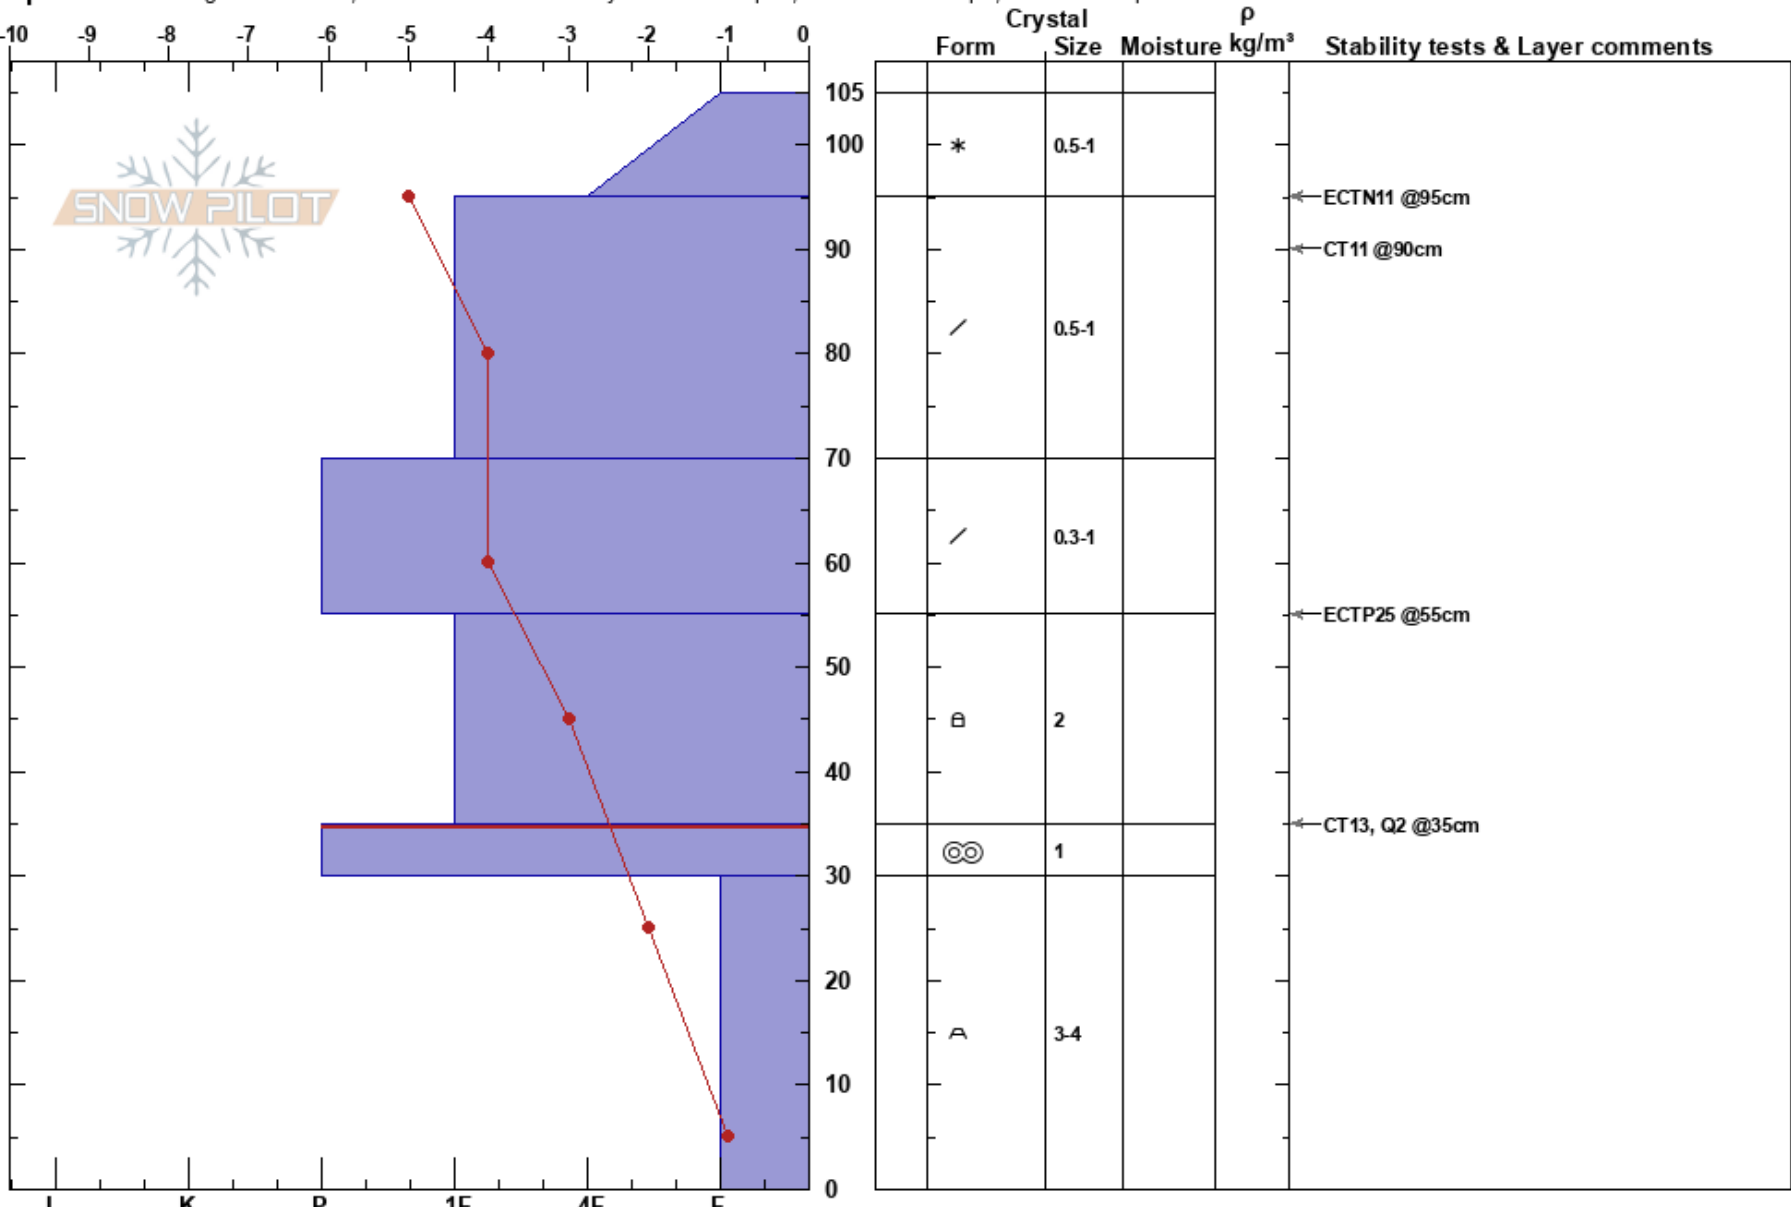

Sunny Pyramid
San Juan Range
CO

Chris Engelhardt
01/16/2017 - 10:20am
Co-ord: 37.87770N, -107.63701W
Slope Angle: 35°
Wind Loading: no

Stability: Fair
Air Temperature: -7°C
Sky Cover: FEW
Precipitation: NO
Wind: SW Calm
HS: 105
PF: 50 35-30cm: Problematic layer
PS: 30

Specifics: Pit dug in a Ski Area; Recent avalanche activity on similar slopes; Ski tracks on slope; We skied slope

Notes: