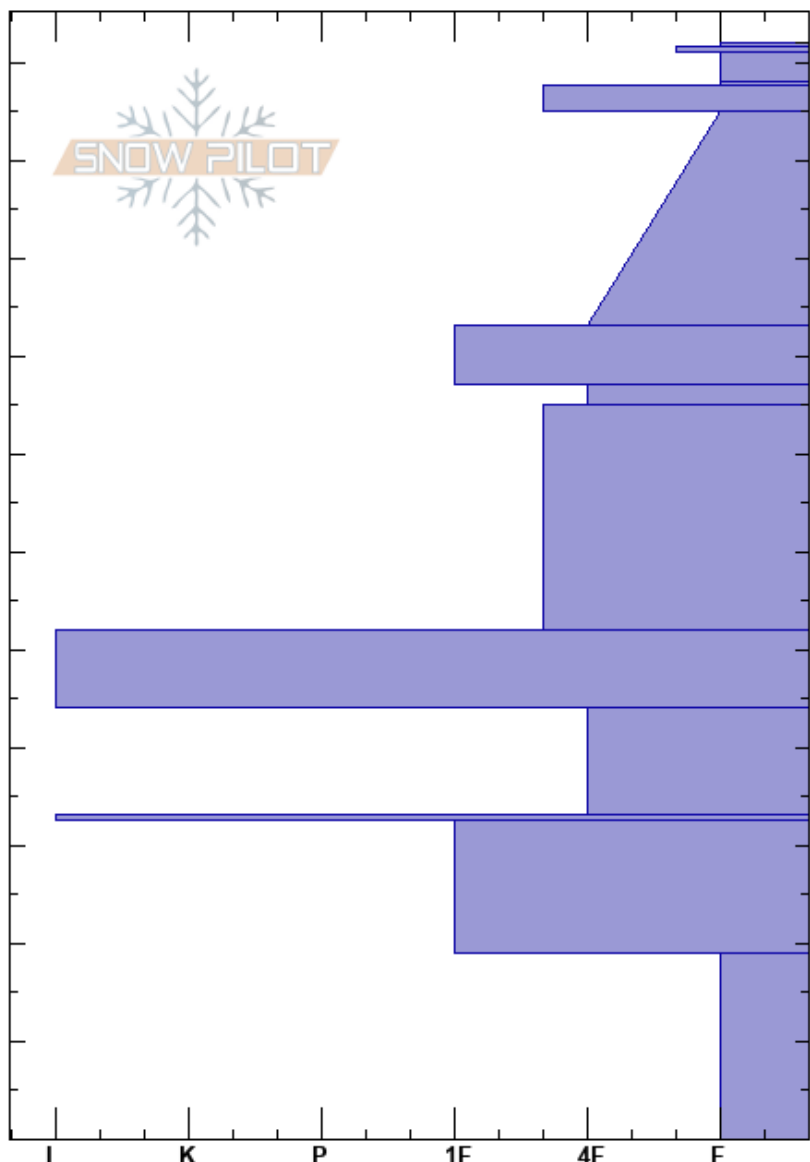

Seeley Lake 03/08/19

Travis Craft

Stability: Good

HS: 112

Layer Notes:

Missions

03/08/2019 - 11:00am

Air Temperature: -5°C

19-0cm: Problematic layer

MT

Co-ord: 47.22390N, -113.66371W

Sky Cover: FEW

Elevation: 5780 ft

Slope Angle: 22°

Precipitation: NO

Aspect: 155°

Wind Loading: previous

Wind: N Light Breeze

Specifics: Cracking; Snowmobile tracks on slope

Crystal Form	Crystal Size	Moisture	ρ kg/m³	Stability tests & Layer comments
*				
-				
/				
∨				
⊙⊙				
⊖				
⊖				
⊙⊙				
⊖				
⊙⊙				
⊖				
⊙⊙				
□				
■				
⊖				
∧				

Notes:

← ECTN1 @105cm

← ECTN24 @52cm

← ECTN27 @33cm

← ECTN29 @1cm