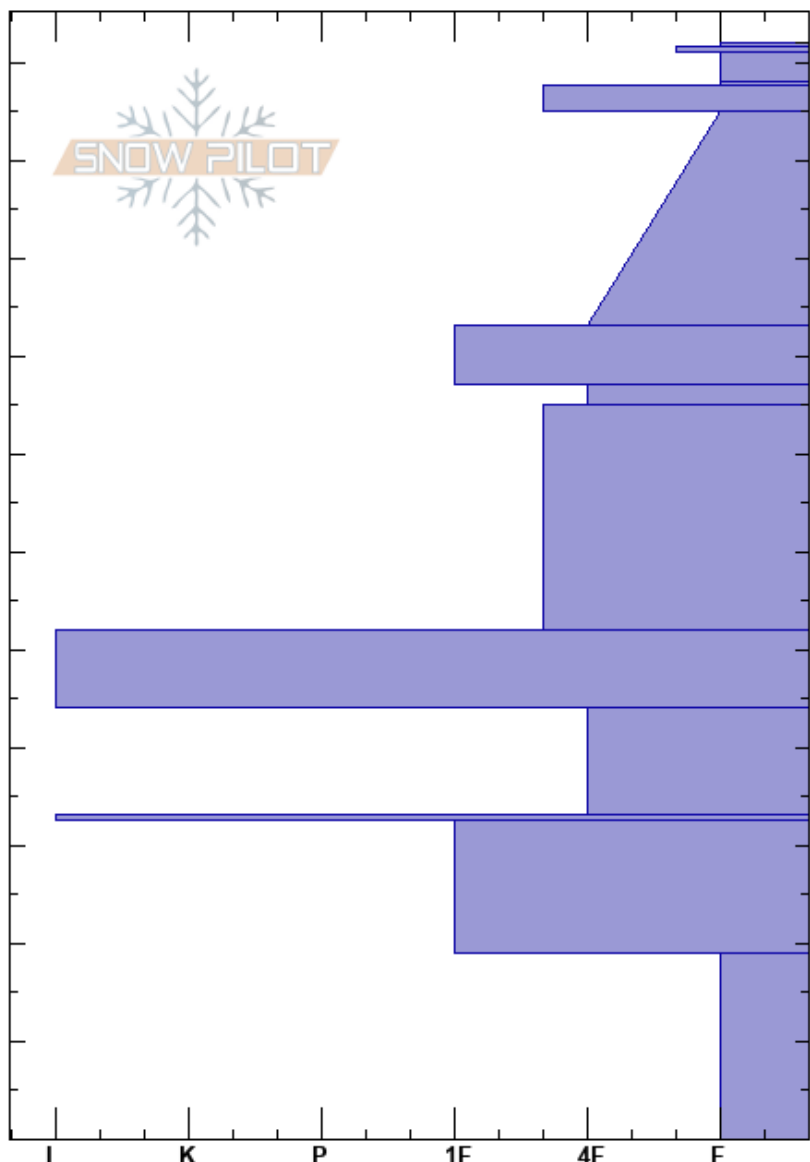

Seeley Lake 03/08/19

Travis Craft

Stability: Good

HS: 112

Layer Notes:

Missions

03/08/2019 - 11:00am

Air Temperature: -5°C

19-0cm: Problematic layer

MT

Co-ord: 47.22390N, -113.66371W

Sky Cover: FEW

Elevation: 5780 ft

Slope Angle: 22°

Precipitation: NO

Aspect: 155°

Wind Loading: previous

Wind: N Light Breeze

Specifics: Cracking; Snowmobile tracks on slope

Crystal Form	Crystal Size	Moisture	ρ kg/m ³	Stability tests & Layer comments
*				
-				
/				
v				
⊙				
⊙				
⊕				
⊕				
⊙				
⊕				
⊙				
⊕				
⊙				
□				
■				
⊕				
^				

← ECTN1 @105cm

← ECTN24 @52cm

← ECTN27 @33cm

← ECTN29 @1cm

Notes: