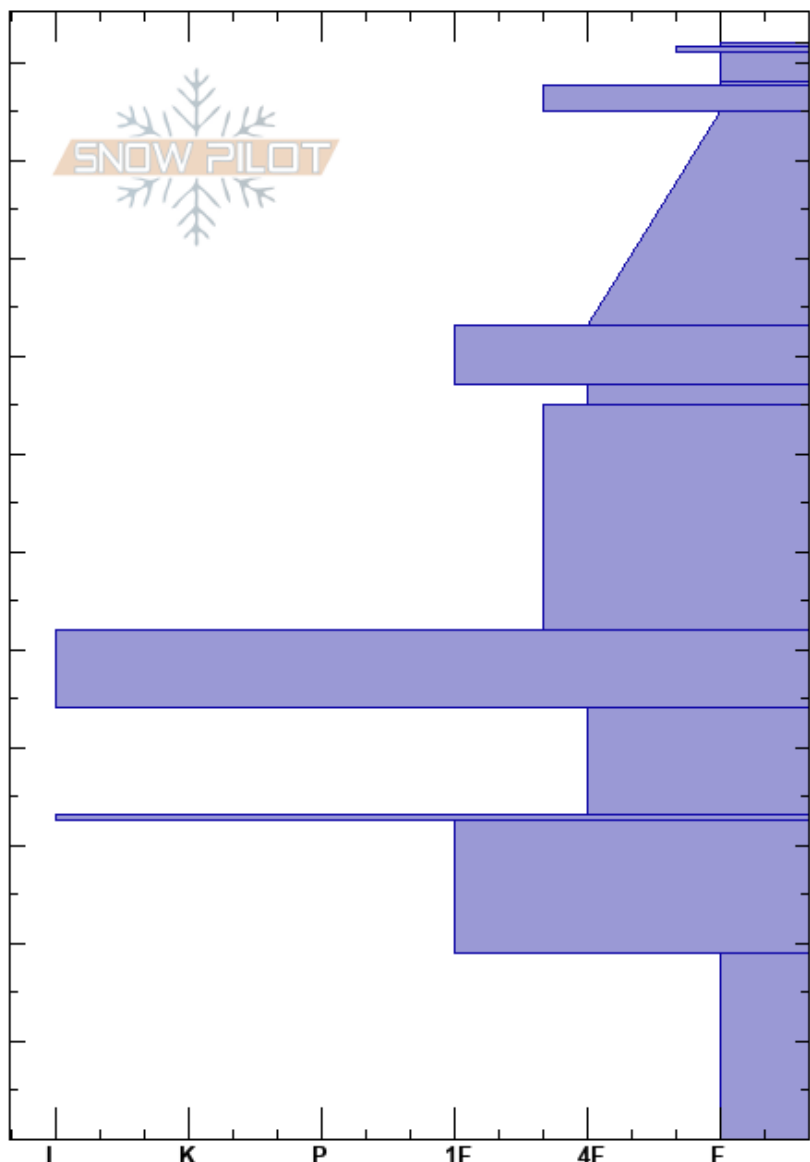

Seeley Lake 03/08/19

Travis Craft

Stability: Good

HS: 112

Layer Notes:

Missions

03/08/2019 - 11:00am

Air Temperature: -5°C

19-0cm: Problematic layer

MT

Co-ord: 47.22390N, -113.66371W

Sky Cover: FEW

Elevation: 5780 ft

Slope Angle: 22°

Precipitation: NO

Aspect: 155°

Wind Loading: previous

Wind: N Light Breeze

Specifics: Cracking; Snowmobile tracks on slope

Crystal Form	Crystal Size	Moisture	ρ kg/m³	Stability tests & Layer comments
*				
-				
/				
∨				
⊙				
⊙				
⊕				
⊕				
⊙				
⊕				
⊙				
⊕				
⊙				
□				
■				
⊕				
∧				

Notes:

← ECTN1 @105cm

← ECTN24 @52cm

← ECTN27 @33cm

← ECTN29 @1cm