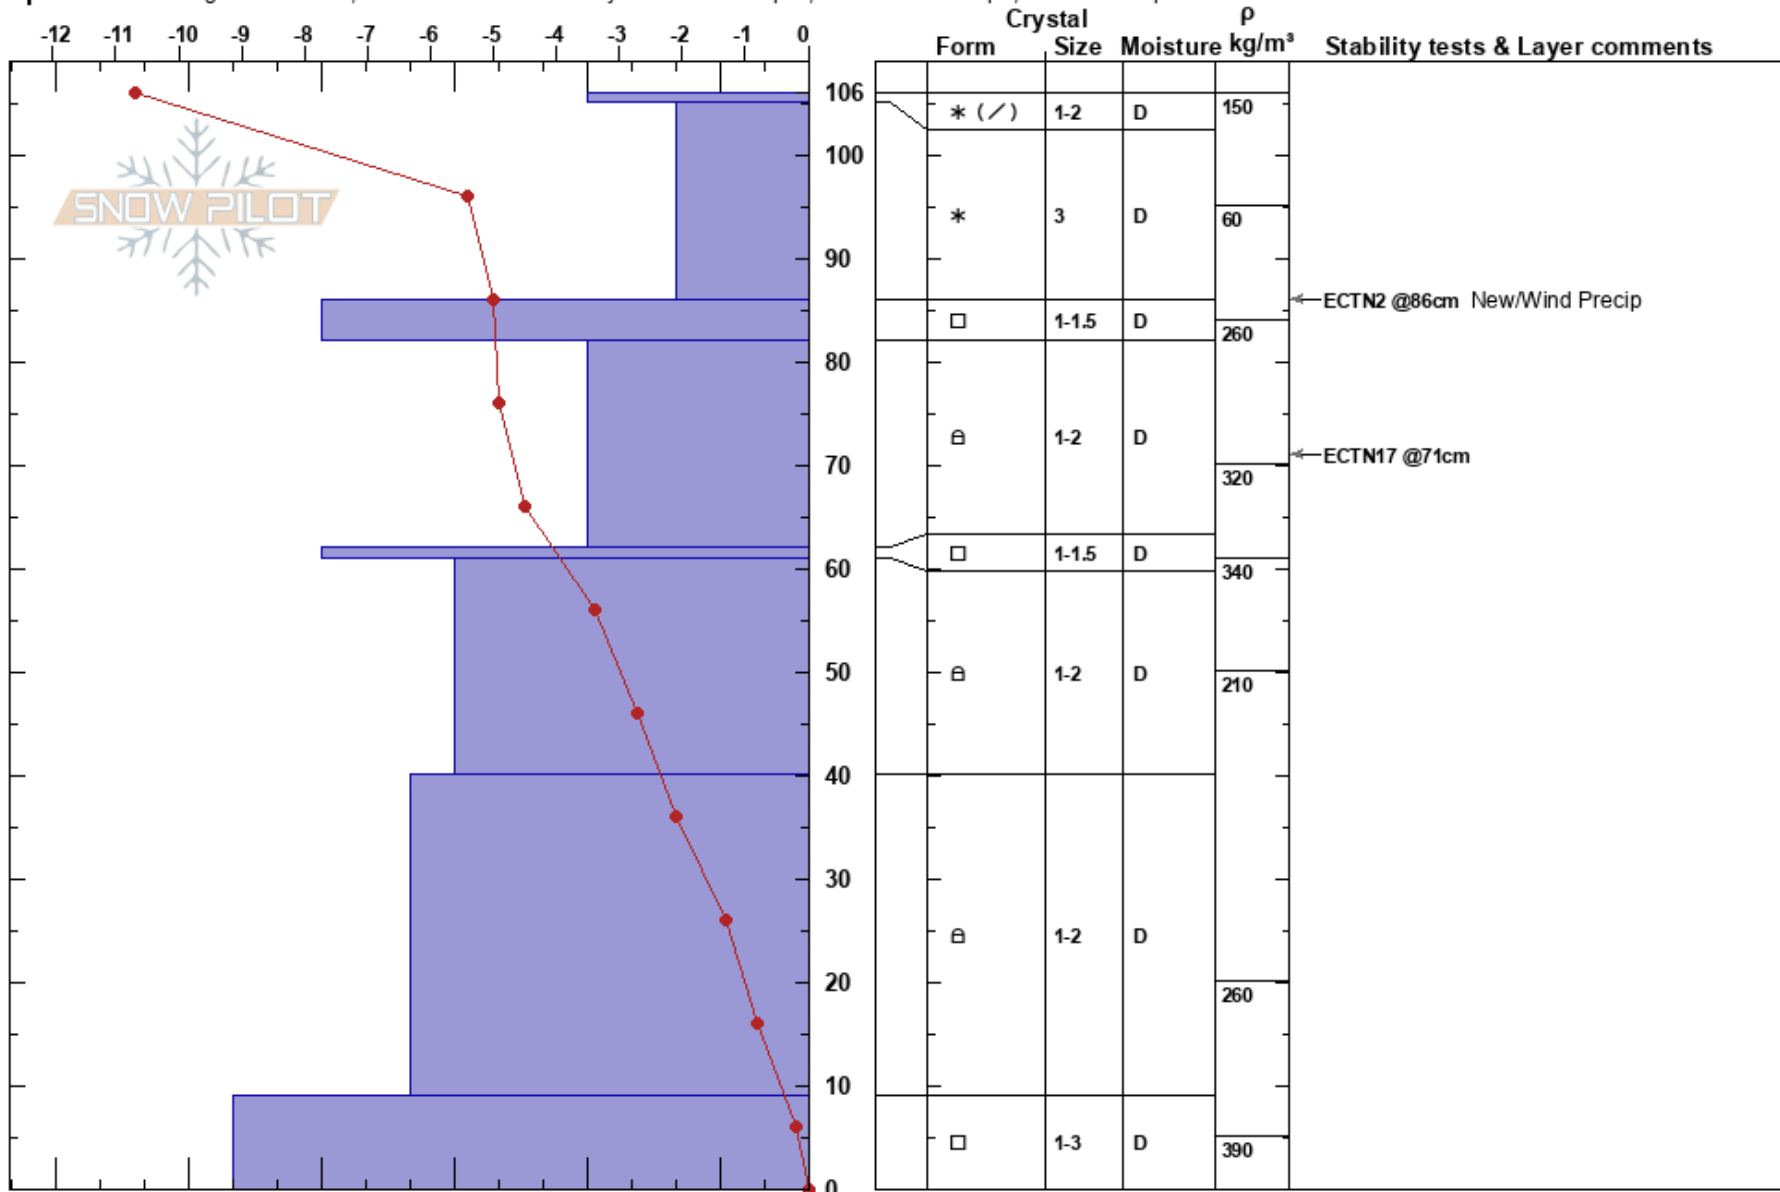

Lab 2  
 Bridger Range  
 MT  
 Elevation: 7171 m  
 Aspect: SE

Nikki Champion  
 01/27/2017 - 3:00pm  
 Co-ord: 45.82393N, -110.92100W  
 Slope Angle: 14°  
 Wind Loading: yes

Stability: **HS: 106** Layer Notes:  
 Air Temperature: -7.8°C  
 Sky Cover: FEW  
 Precipitation: NO  
 Wind: Calm

Specifics: Pit dug in a Ski Area; Recent avalanche activity on different slopes; Ski tracks on slope; We skied slope

Notes: PS: 12 cm / PB: 31 cm  
 SWE for Each Layer (Top Down) Attached