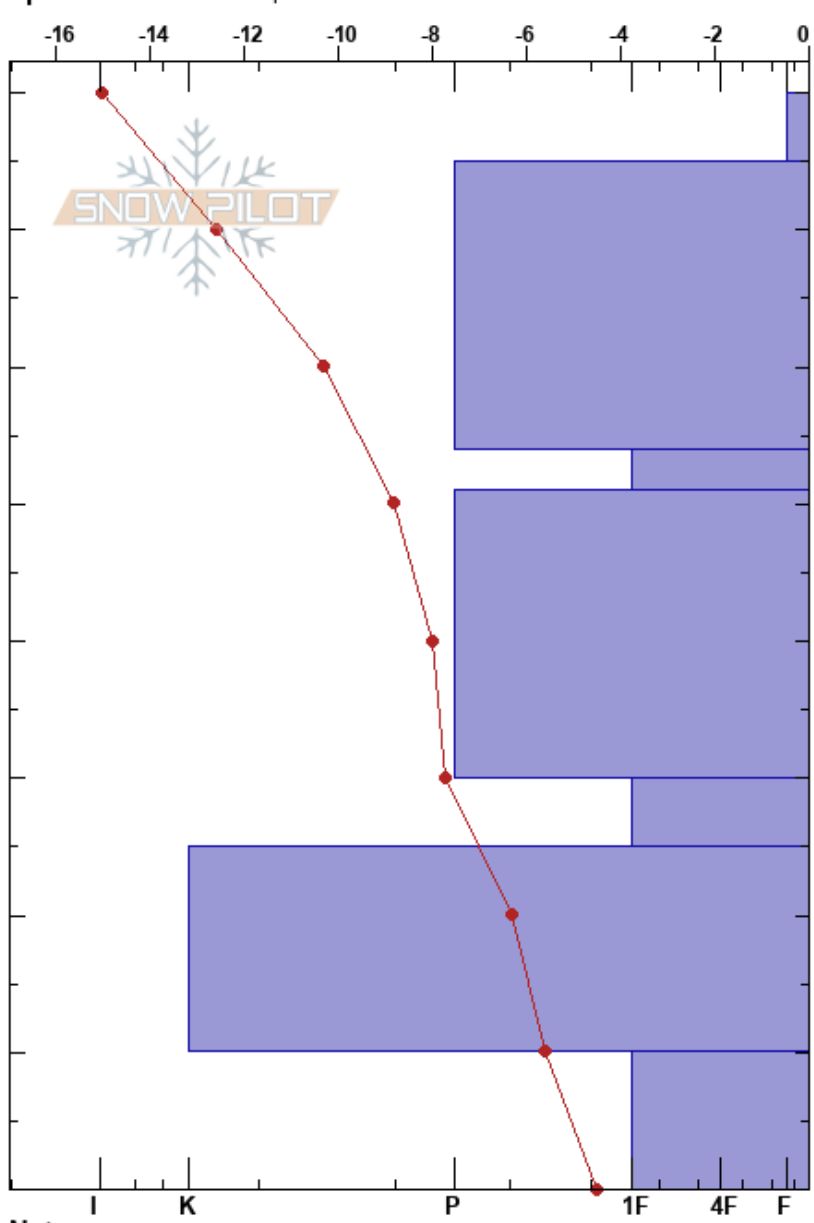

Nuolija
 Abisko
 Sweden
 Elevation: 810 m
 Aspect: NE
 Specifics: We skied slope

Kai Lehtonen
 07/03/2019 - 12:40
 Co-ord:
 Slope Angle: 20°
 Wind Loading:

Stability: **HS:80** **Layer Notes:**
 Air Temperature: -8°C **PF: 10** 30-25cm: Problematic layer
 Sky Cover: CLR
 Precipitation: NO
 Wind: Calm

Form	Crystal Size	Moisture	ρ kg/m ³	Stability tests & Layer comments
/	0.3			
•	0.1			
•	0.1			
•	0.1			
□	1			CT11, SC @30cm CT12, SC @30cm ECTP24 @30cm
⊗				
^	2			

Notes: