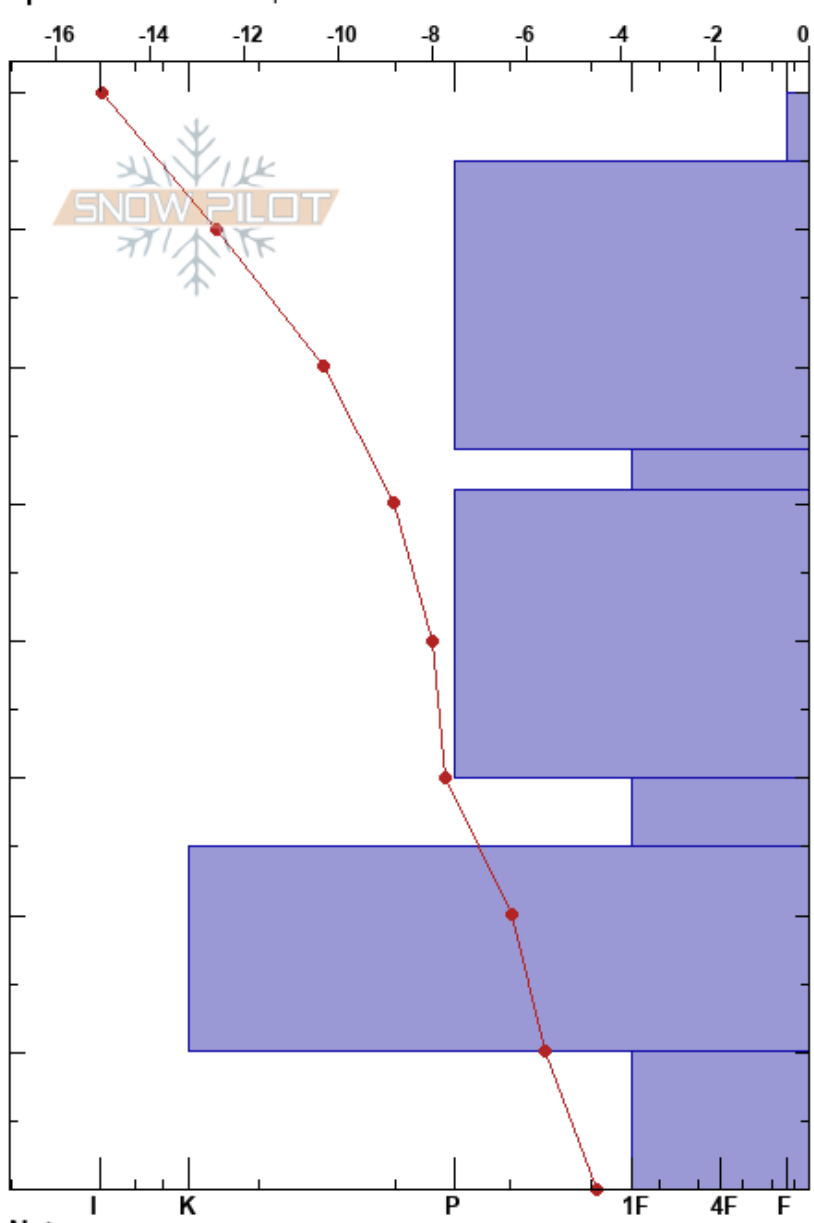

Nuolija
 Abisko
 Sweden
 Elevation: 810 m
 Aspect: NE
 Specifics: We skied slope

Kai Lehtonen
 07/03/2019 - 12:40
 Co-ord:
 Slope Angle: 20°
 Wind Loading:

Stability: **HS:80**
 Air Temperature: -8°C PF: 10 30-25cm: Problematic layer
 Sky Cover: CLR
 Precipitation: NO
 Wind: Calm

Form	Crystal		ρ kg/m³	Stability tests & Layer comments
	Size	Moisture		
/	0.3			
•	0.1			
•	0.1			
•	0.1			
□	1			CT11, SC @30cm CT12, SC @30cm ECTP24 @30cm
⊗				
^	2			

Notes: