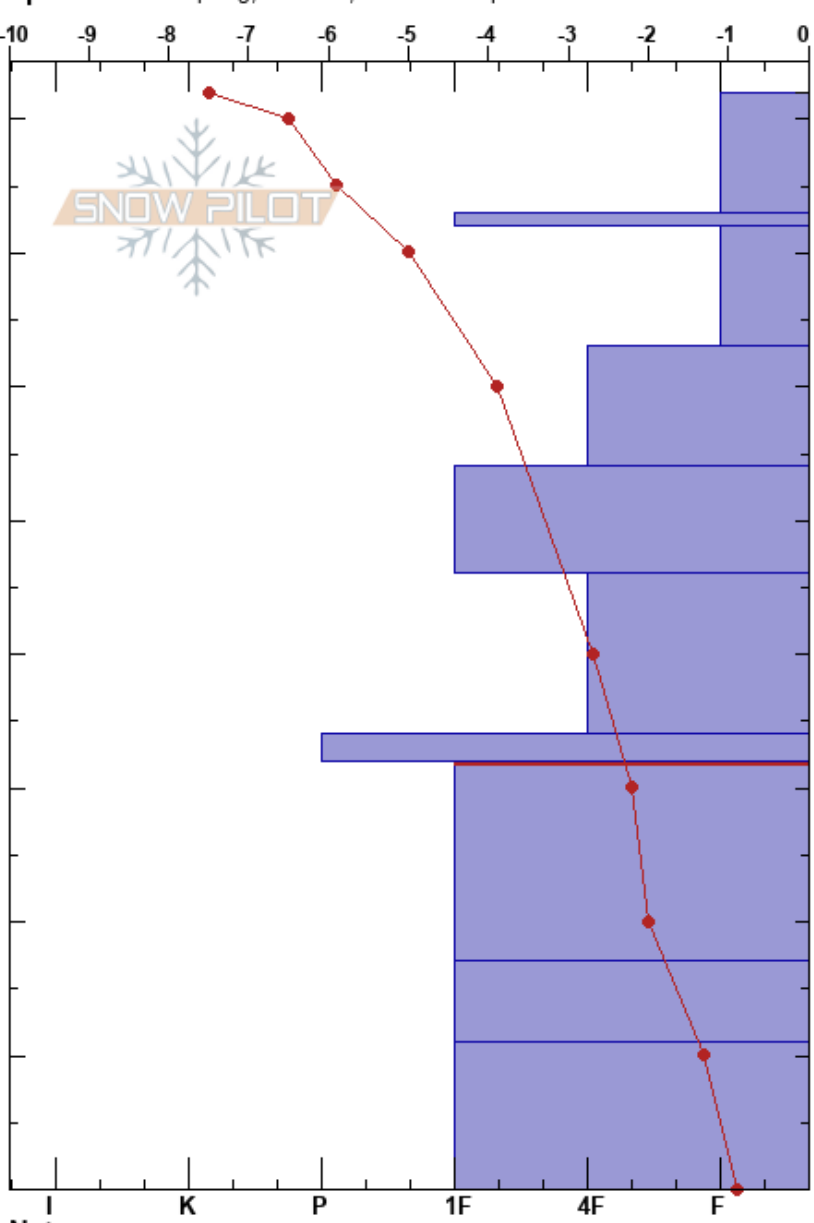

Hatcher 1-28-17
 Talkeetna Mountains
 AK

Eric Geisler
 01/28/2017 - 12:00pm
 Co-ord: 61.78315N, -149.27003W
 Slope Angle: 25°
 Wind Loading:

Stability: HS:82
 Air Temperature: -7.7°C PF: 82 32-17cm: Problematic layer
 Sky Cover: X
 Precipitation: S1
 Wind: Calm

Elevation: 3200 ft
 Aspect: 250°
 Specifics: Collapsing, localized; We skied slope

Form	Crystal Size	Moisture	ρ kg/m ³	Stability tests & Layer comments
* (V)	2			
/ (V)	0.5			← CT7, Q1 @73cm
/	2			
/ (•)	0.5			
/ (•)	0.5			
•	1			
•	1			← ECTP25 @33cm ← PST28/100 (SF) @33cm ← CT30, Q1 @32cm
^	3			
^	3			
^	6			