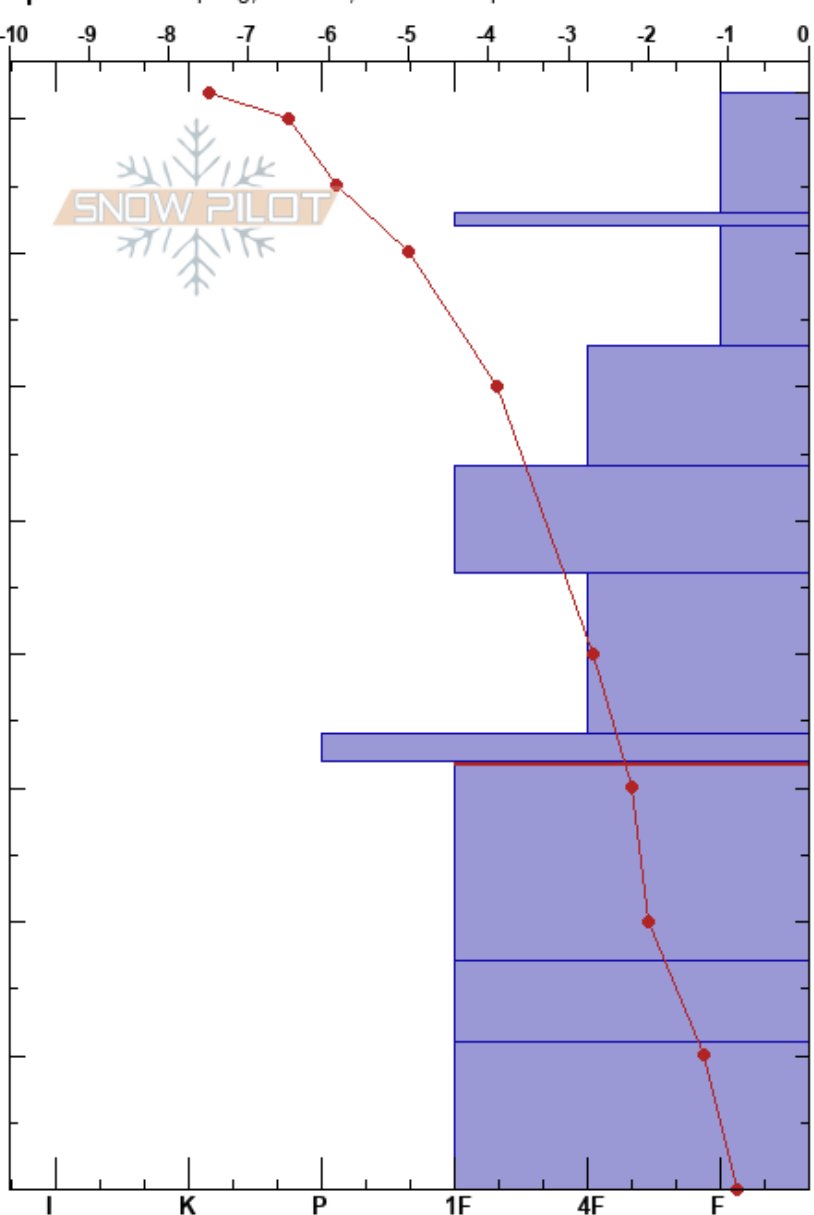

Hatcher 1-28-17
 Talkeetna Mountains
 AK

Eric Geisler
 01/28/2017 - 12:00pm
 Co-ord: 61.78315N, -149.27003W
 Slope Angle: 25°
 Wind Loading:

Stability: HS:82
 Air Temperature: -7.7°C PF: 82 32-17cm: Problematic layer
 Sky Cover: X
 Precipitation: S1
 Wind: Calm

Elevation: 3200 ft
 Aspect: 250°
 Specifics: Collapsing, localized; We skied slope

Form	Crystal Size	Moisture	ρ kg/m ³	Stability tests & Layer comments
* (V)	2			
/ (V)	0.5			← CT7, Q1 @73cm
/	2			
/ (•)	0.5			
/ (•)	0.5			
•	1			
•	1			← ECTP25 @33cm ← PST28/100 (SF) @33cm ← CT30, Q1 @32cm
^	3			
^	3			
^	6			