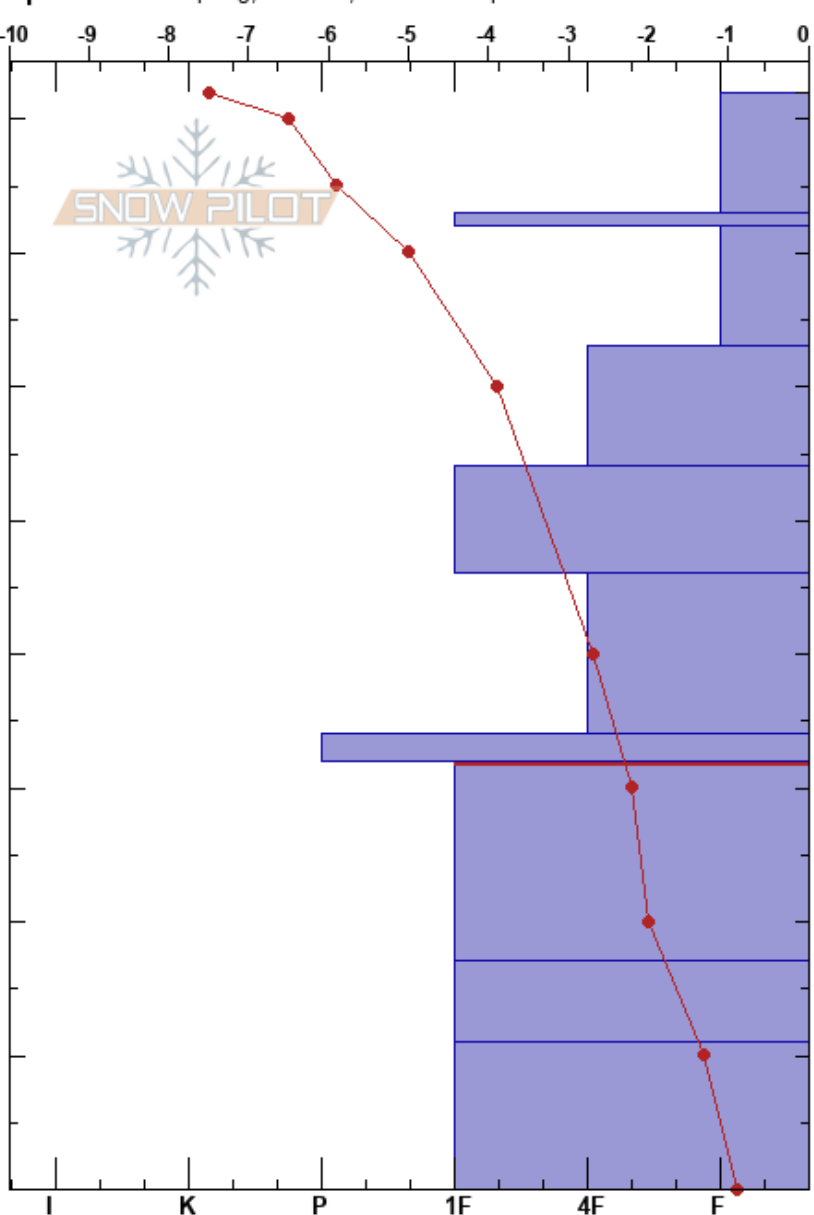

Hatcher 1-28-17  
 Talkeetna Mountains  
 AK

Eric Geisler  
 01/28/2017 - 12:00pm  
 Co-ord: 61.78315N, -149.27003W  
 Slope Angle: 25°  
 Wind Loading:

Stability:  
 Air Temperature: -7.7°C HS:82  
 Sky Cover: X PF:82 32-17cm: Problematic layer  
 Precipitation: S1  
 Wind: Calm

Elevation: 3200 ft  
 Aspect: 250°  
 Specifics: Collapsing, localized; We skied slope

Form	Crystal Size	Moisture	$\rho$ kg/m <sup>3</sup>	Stability tests & Layer comments
* (V)	2			
/ (V)	0.5			← CT7, Q1 @73cm
/	2			
/ (•)	0.5			
/ (•)	0.5			
•	1			
•	1			← ECTP25 @33cm ← PST28/100 (SF) @33cm ← CT30, Q1 @32cm
^	3			
^	3			
^	6			