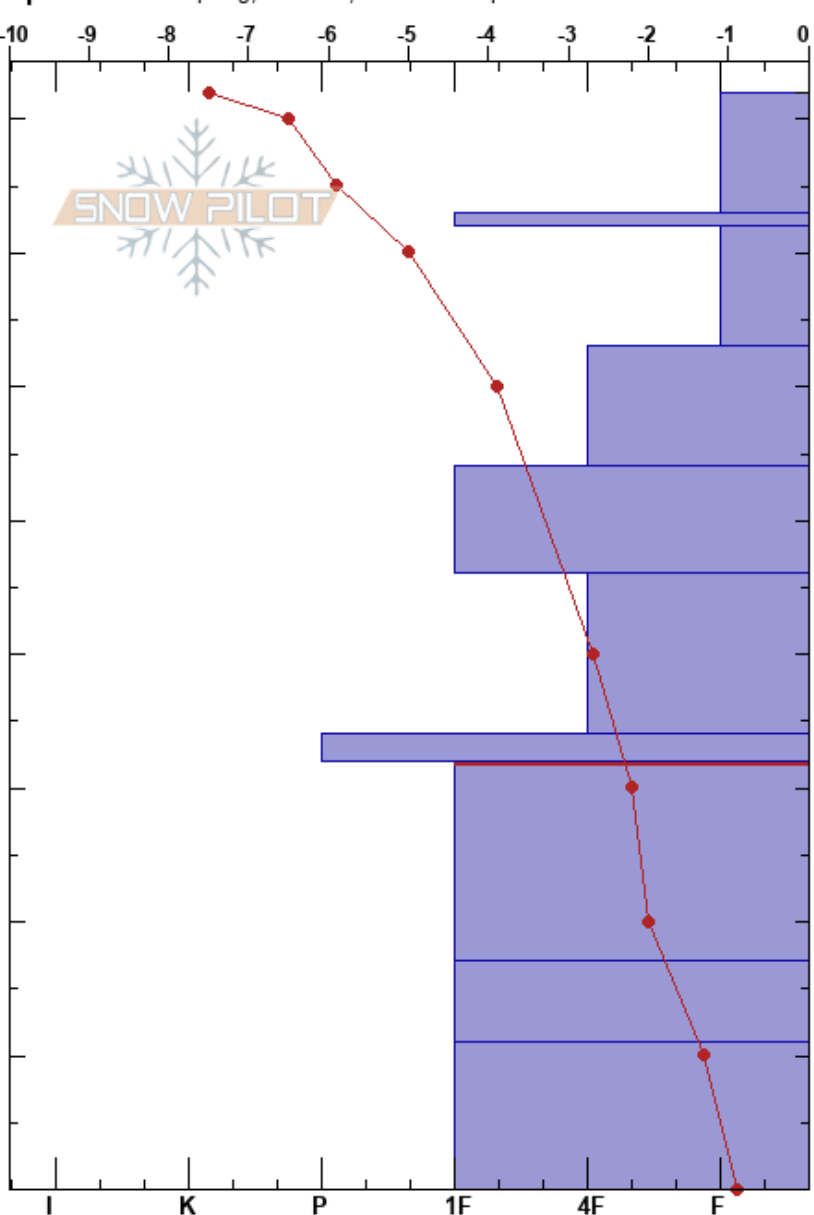

Hatcher 1-28-17
 Talkeetna Mountains
 AK

Eric Geisler
 01/28/2017 - 12:00pm
 Co-ord: 61.78315N, -149.27003W
 Slope Angle: 25°
 Wind Loading:

Stability: HS:82
 Air Temperature: -7.7°C PF: 82 32-17cm: Problematic layer
 Sky Cover: X
 Precipitation: S1
 Wind: Calm

Elevation: 3200 ft
 Aspect: 250°
 Specifics: Collapsing, localized; We skied slope

| Form | Crystal Size | Moisture | ρ kg/m ³ | Stability tests & Layer comments |
|-------|--------------|----------|--------------------------|--|
| * (V) | 2 | | | |
| / (V) | 0.5 | | | ← CT7, Q1 @73cm |
| / | 2 | | | |
| / (•) | 0.5 | | | |
| / (•) | 0.5 | | | |
| • | 1 | | | |
| • | 1 | | | ← ECTP25 @33cm ← PST28/100 (SF) @33cm ← CT30, Q1 @32cm |
| ^ | 3 | | | |
| ^ | 3 | | | |
| ^ | 6 | | | |