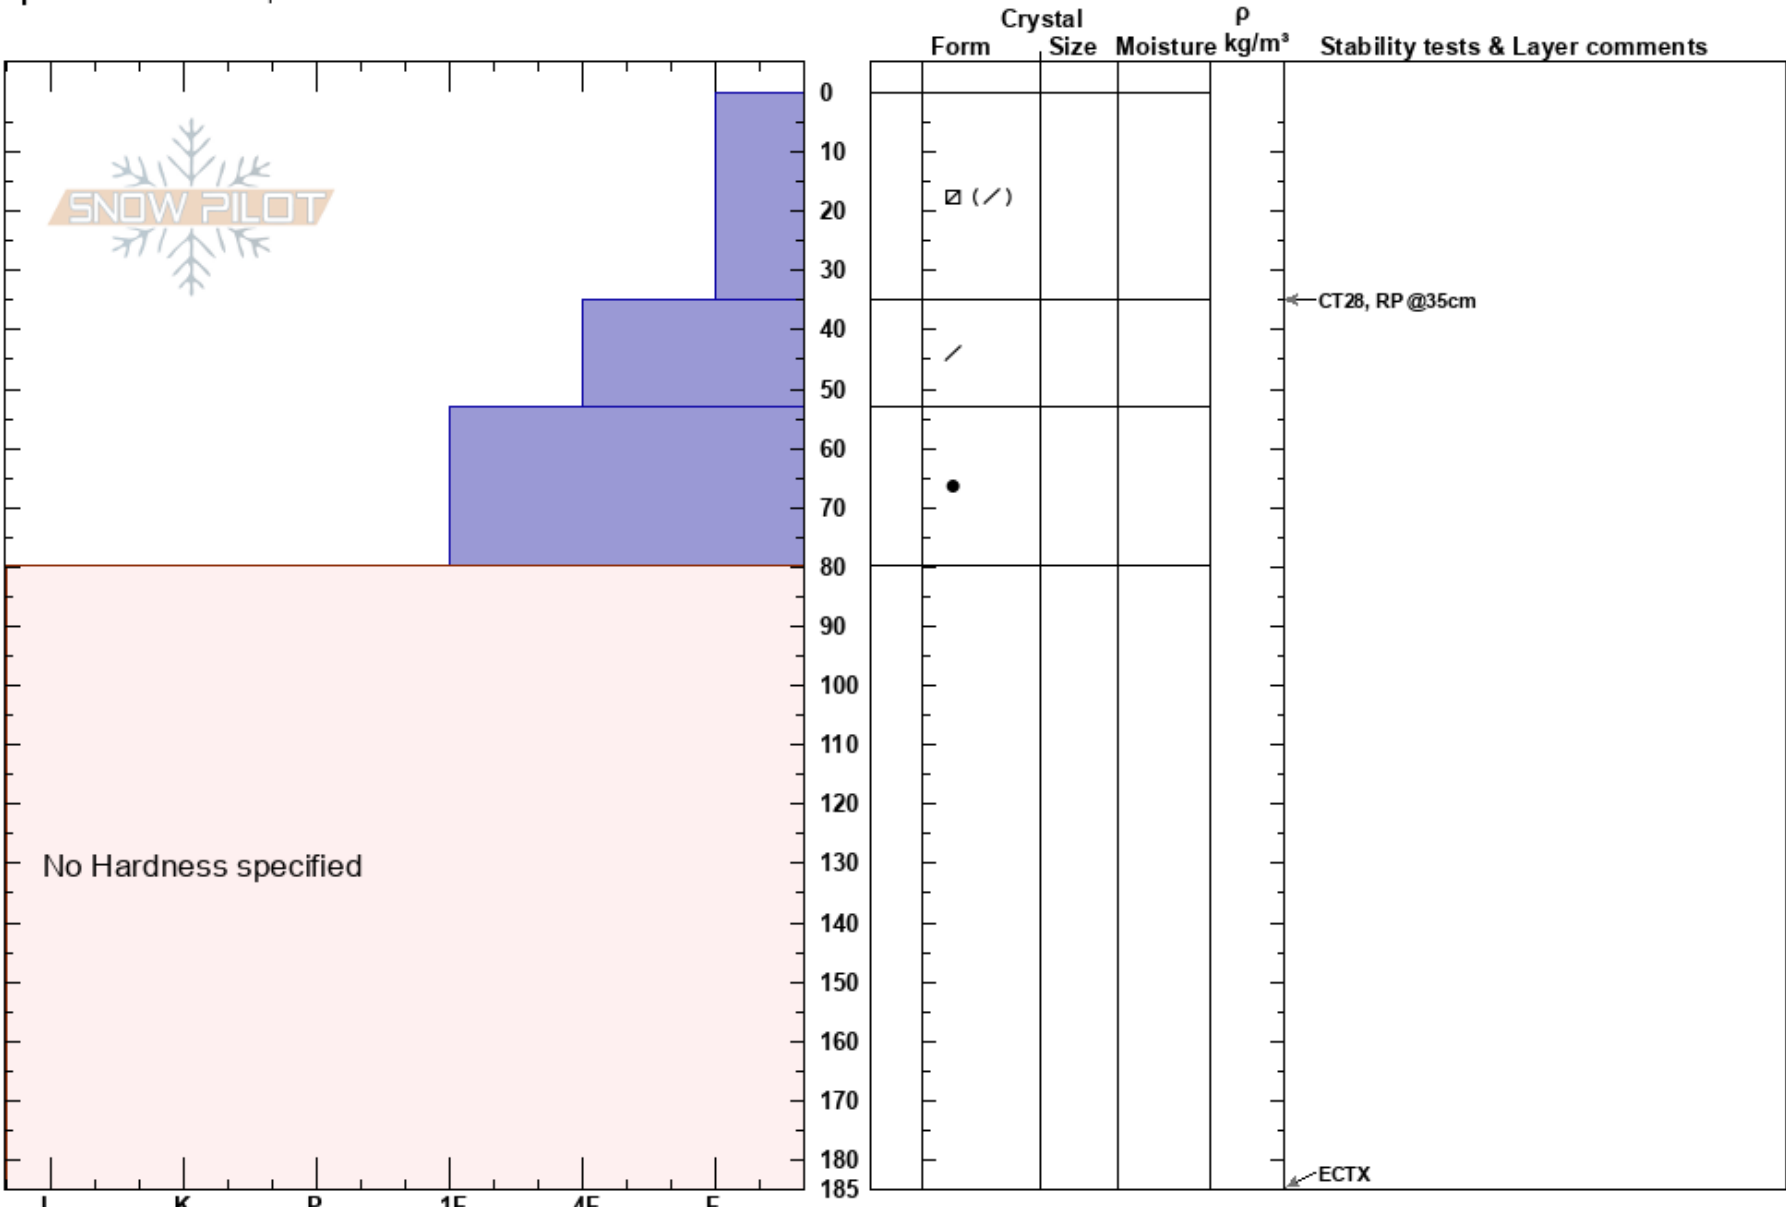

N. Face Shallenberger
 Donner Pass Area
 CA
Elevation: 6240 ft
Aspect: 5°
Specifics: We skied slope

Nick Schiestel
 01/28/2017 - 3:00pm
Co-ord: 39.31526N, -120.23545E
Slope Angle: 28°
Wind Loading: no

Stability: Good
Air Temperature:
Sky Cover: FEW
Precipitation: NO
Wind: Calm

HS: 185
PF: 55
Layer Notes:

Notes: Below freezing temps on this shaded N aspect. A shovel tilt test identified a weak layer at 10m down. Surface hoar was widespread in this area.