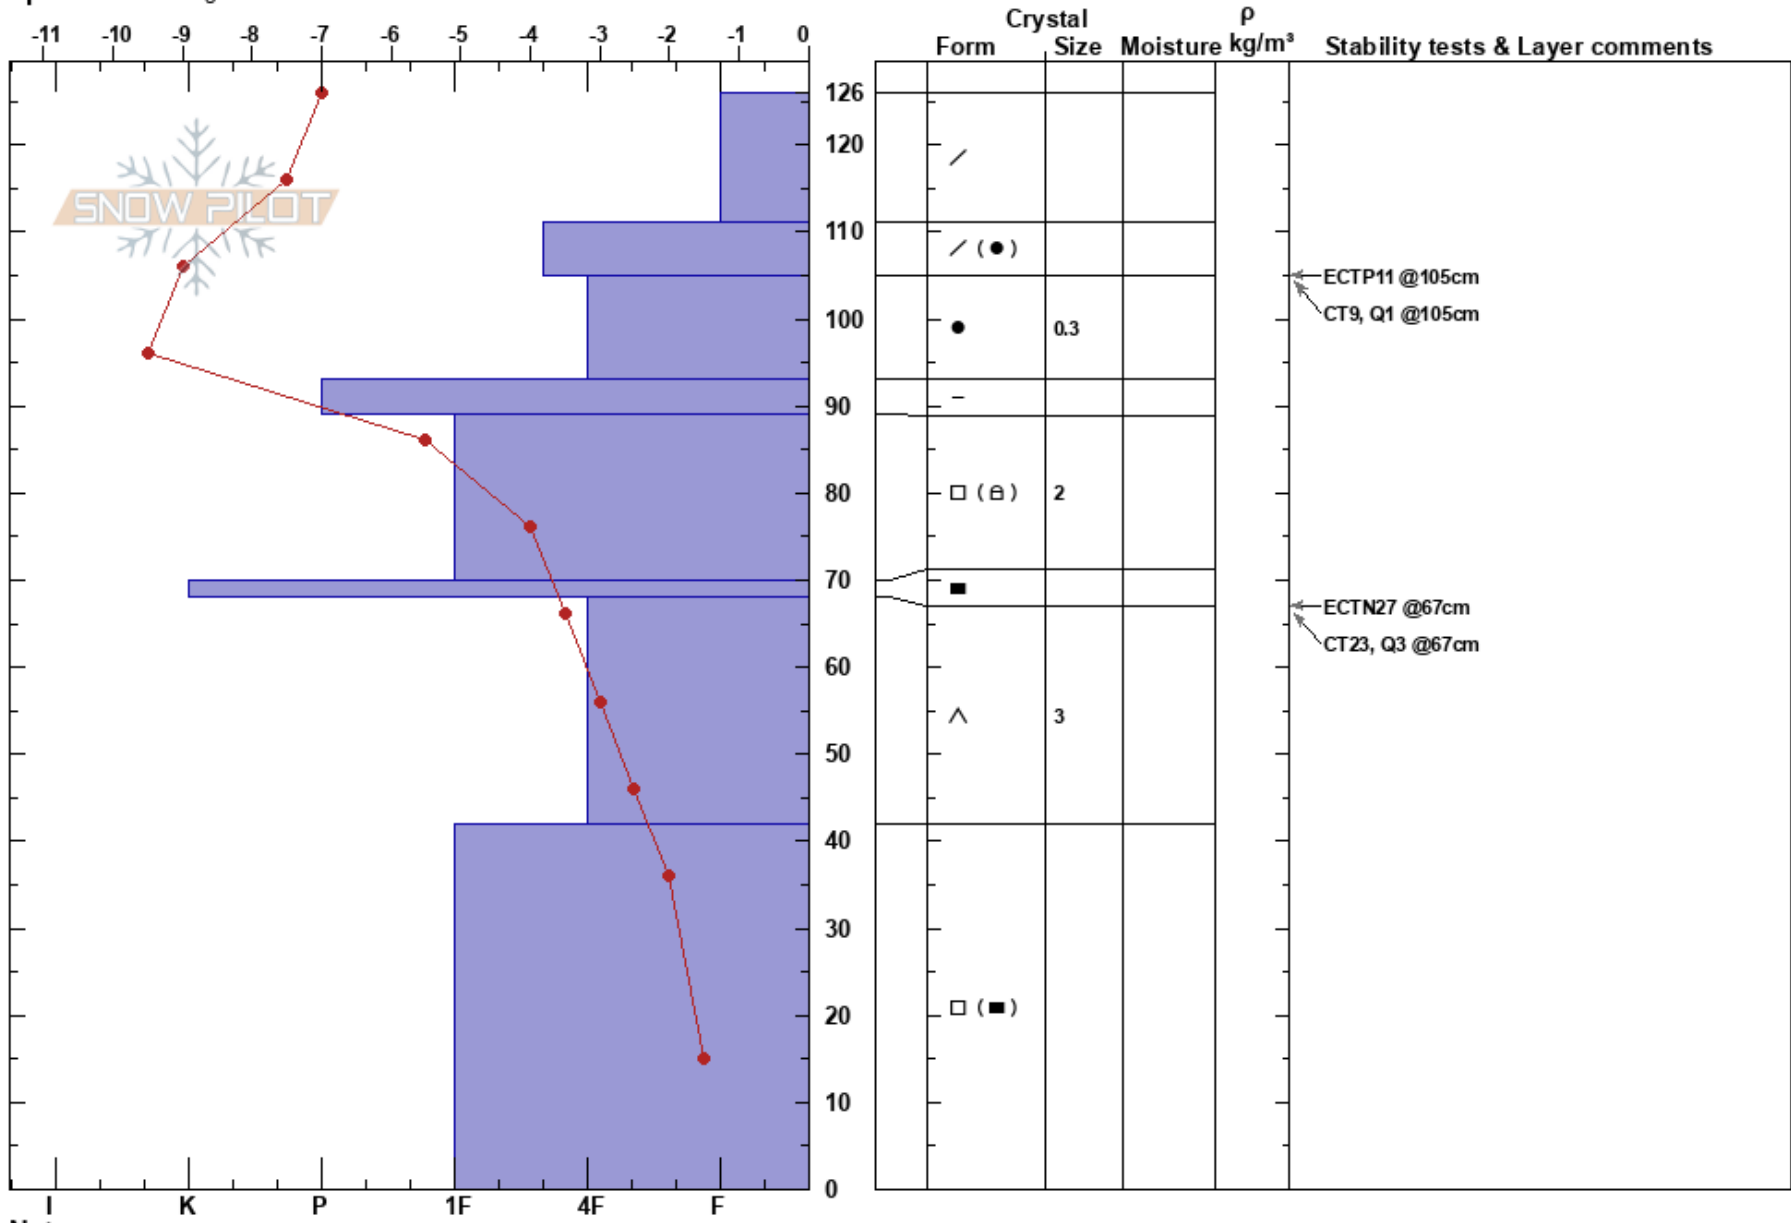

Upper A-zs
 Madison Range-N
 MT
 Elevation: 9840 ft
 Aspect: 170°

Chris Welch
 03/05/2019 - 10:42am
 Co-ord:
 Slope Angle: 39°
 Wind Loading: no

Stability:
 Air Temperature:
 Sky Cover: FEW
 Precipitation: NO
 Wind: Calm

HS: 126
 PF: 53
 Layer Notes:

Specifics: Pit dug in a Ski Area

Notes: