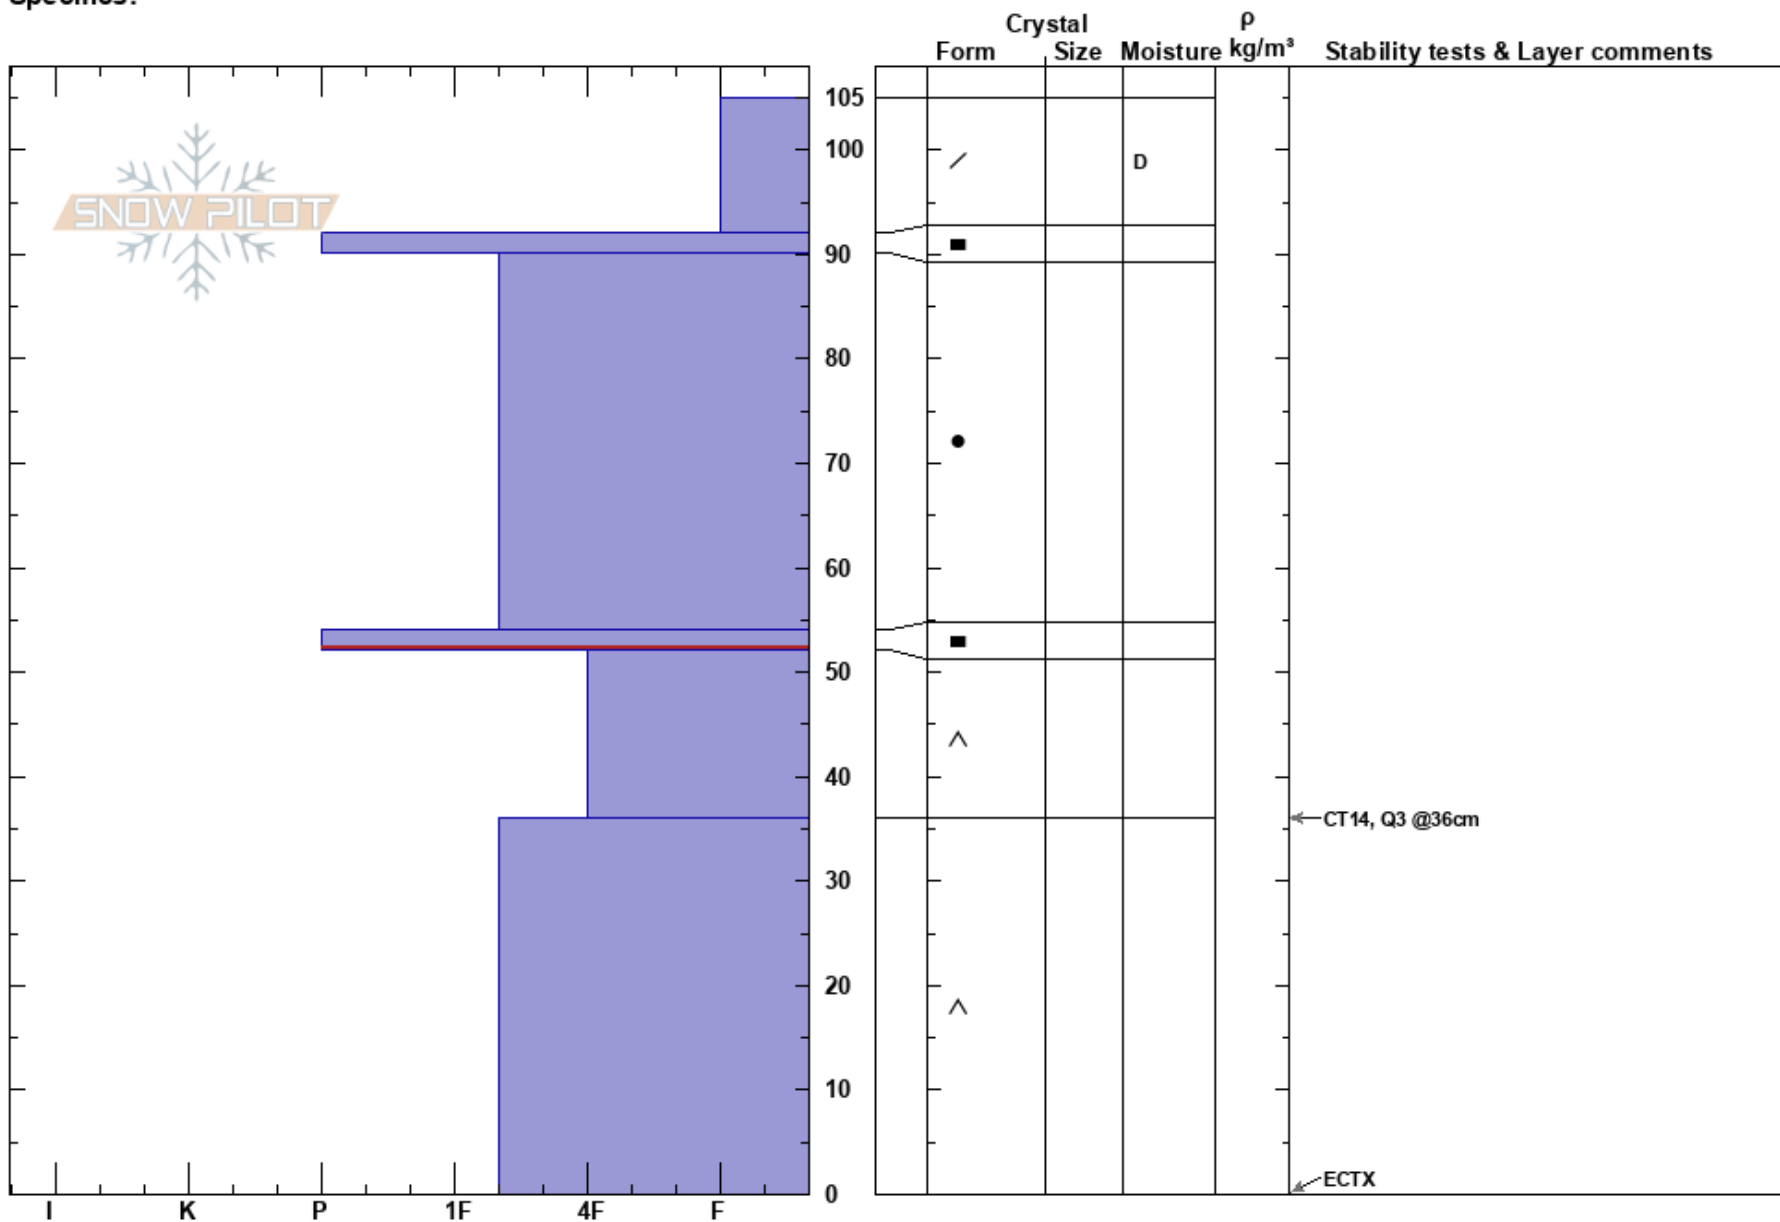

Beehive Basin  
 Madison Range-N  
 MT  
 Elevation: 9100 ft  
 Aspect: SW  
 Specifics:

Mark Taylor  
 01/28/2017 - 11:33am  
 Co-ord: 45.30690N, -111.38550W  
 Slope Angle: 25°  
 Wind Loading: no

Stability:  
 Air Temperature:  
 Sky Cover: CLR  
 Precipitation: NO  
 Wind: N Light Breeze

HS: 105  
 Layer Notes:  
 54-52cm: Problematic layer

Notes: Dug on the east ridge of Beehive Basin