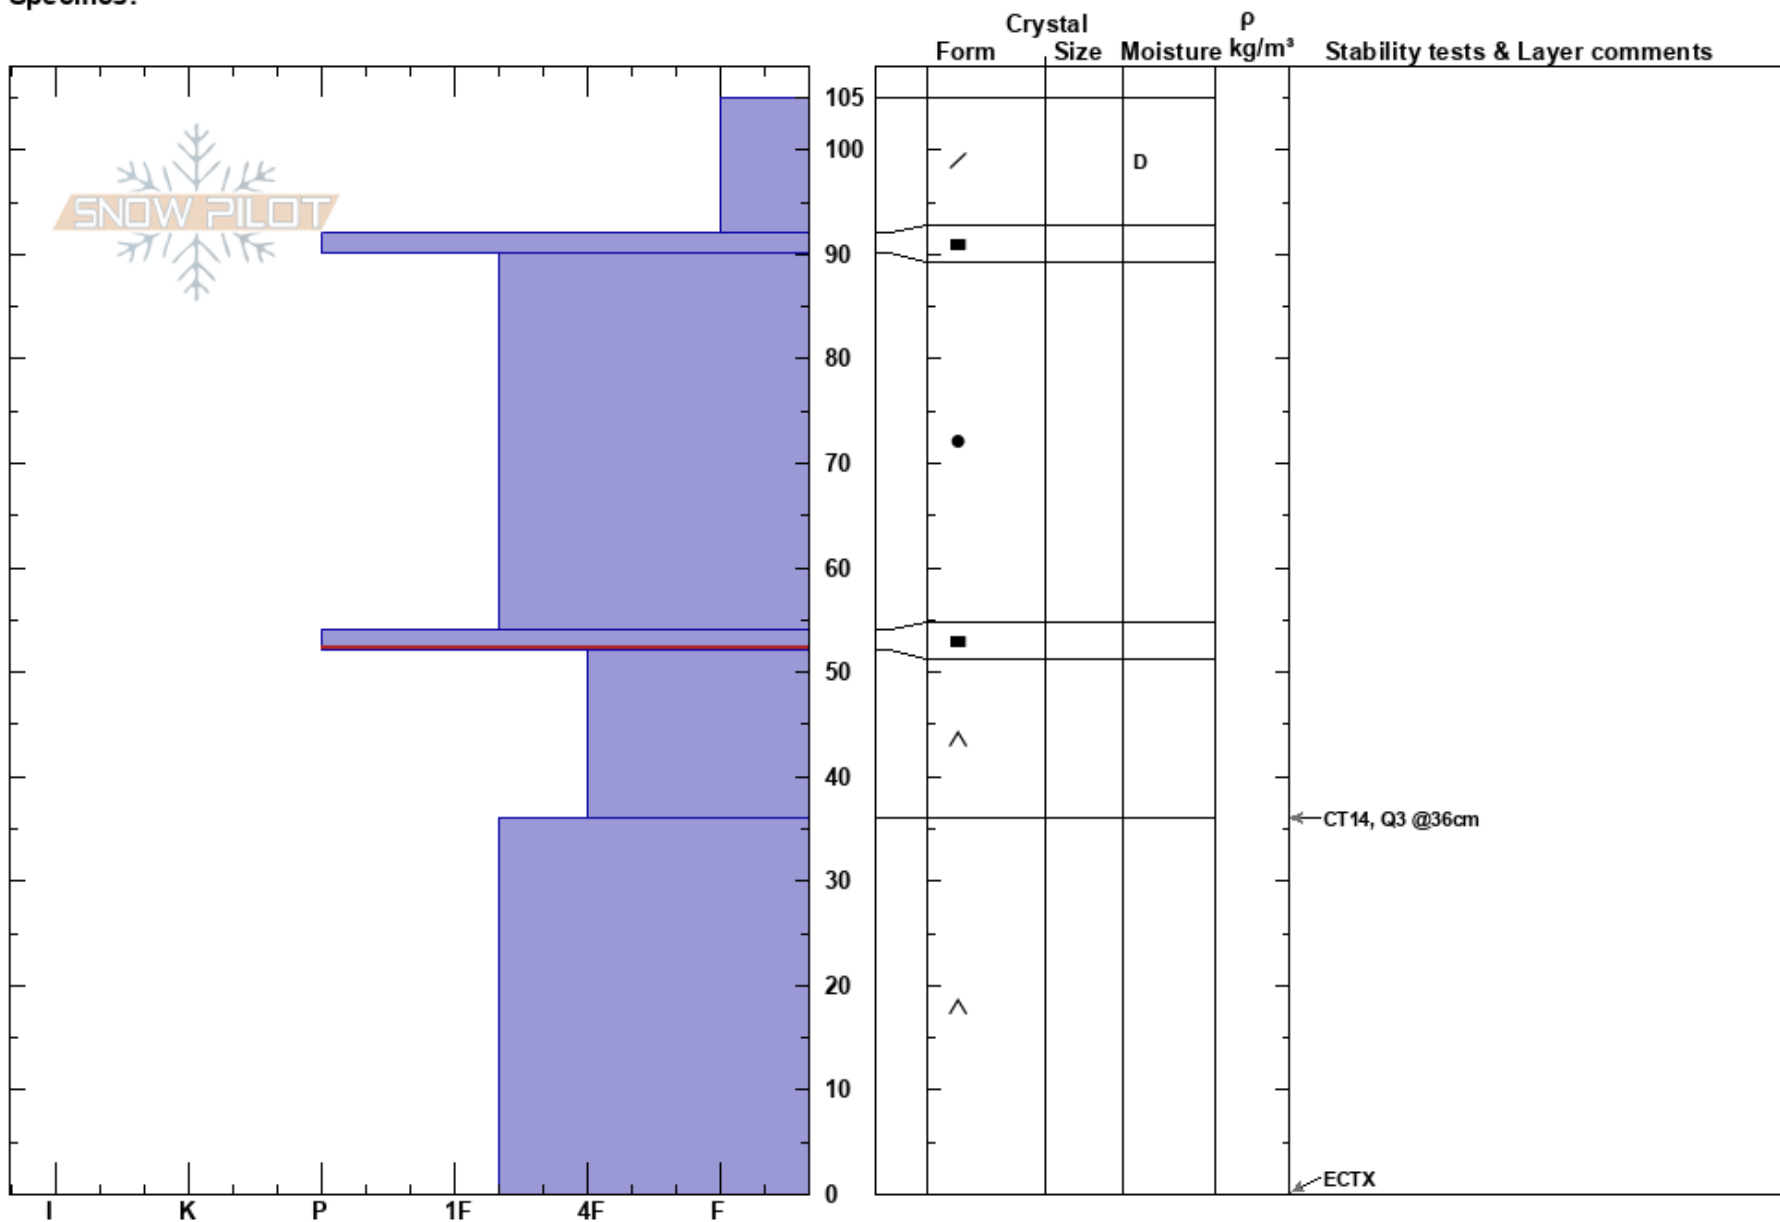

Beehive Basin
 Madison Range-N
 MT
 Elevation: 9100 ft
 Aspect: SW
 Specifics:

Mark Taylor
 01/28/2017 - 11:33am
 Co-ord: 45.30690N, -111.38550W
 Slope Angle: 25°
 Wind Loading: no

Stability:
 Air Temperature:
 Sky Cover: CLR
 Precipitation: NO
 Wind: N Light Breeze

HS: 105
 Layer Notes: 54-52cm: Problematic layer

Notes: Dug on the east ridge of Beehive Basin