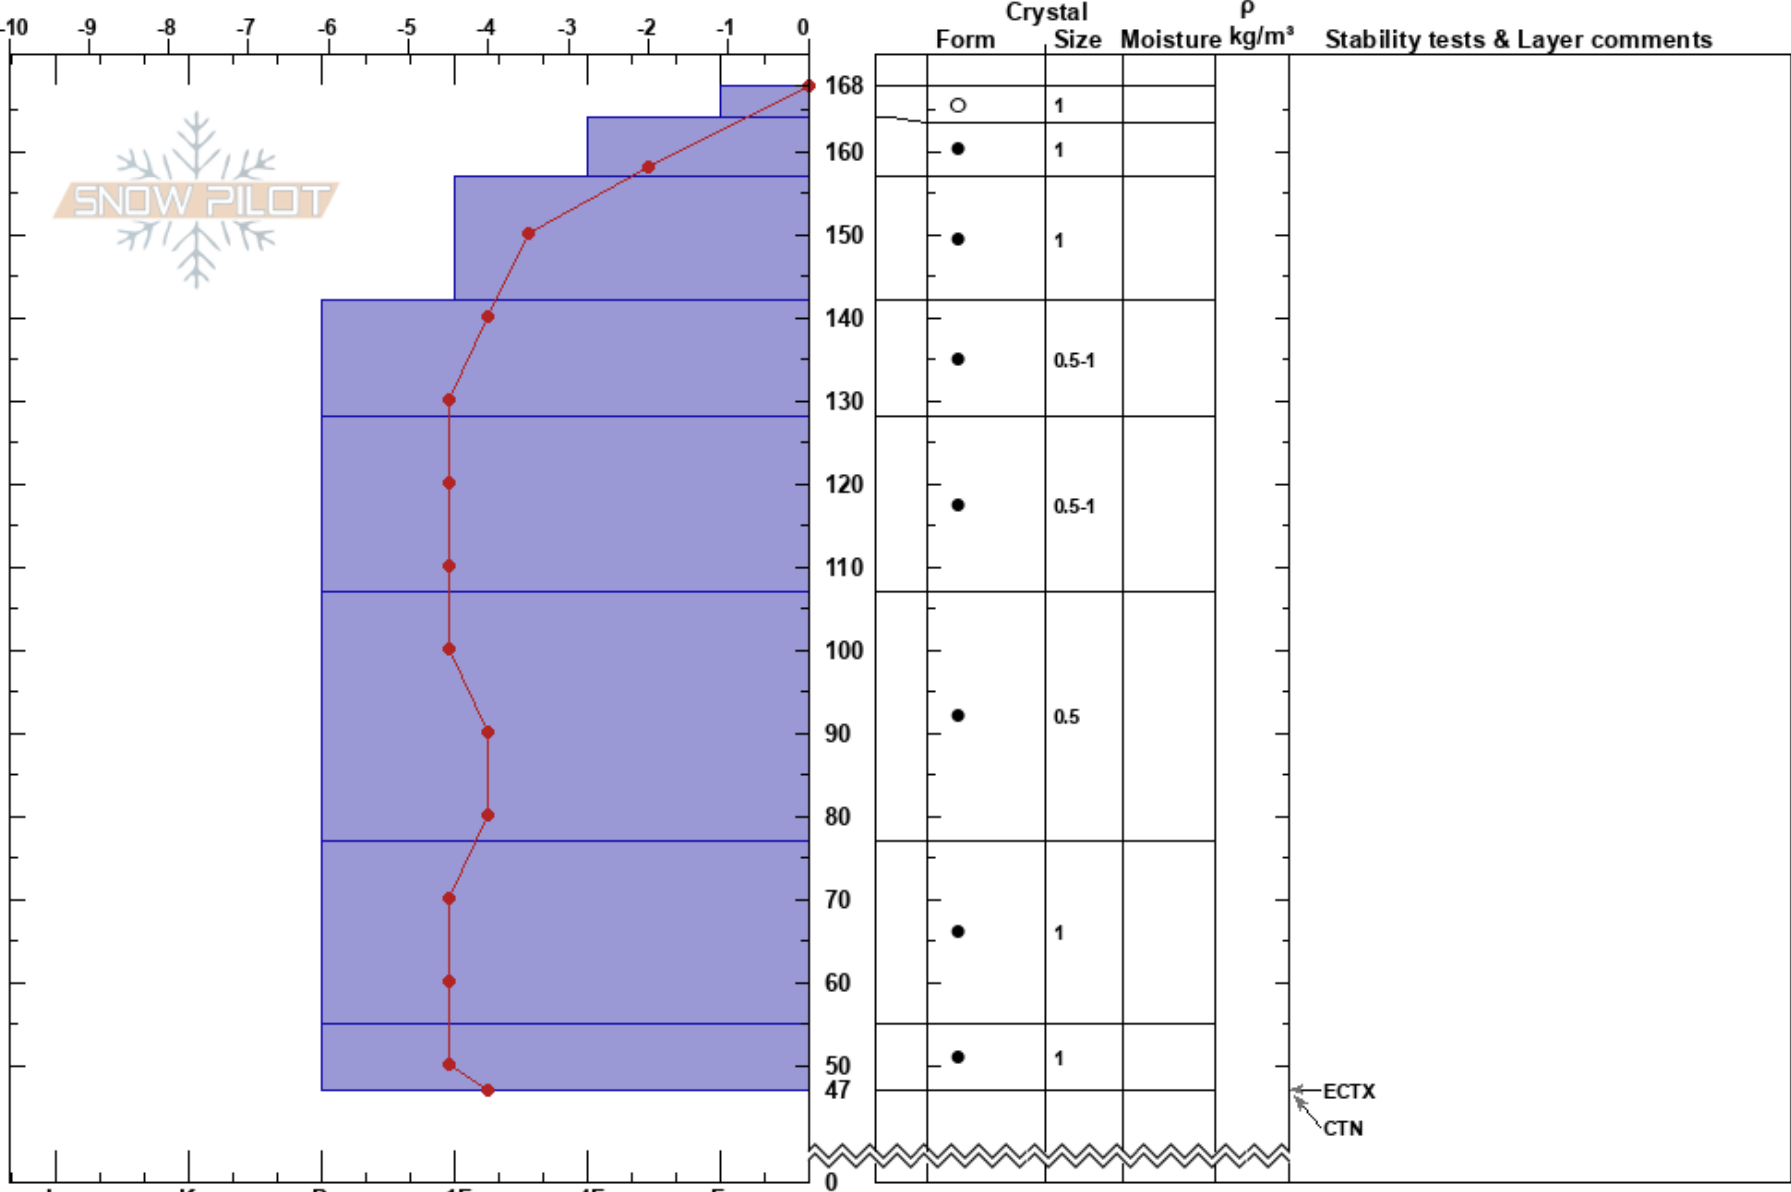

Pro 1 Course - Day 2
 Central Wasatch
 UT
 Elevation: 9315 ft
 Aspect: W

Brian Spieker
 03/05/2019 - 2:47pm
 Co-ord: 40.67652N, -111.60328W
 Slope Angle: 15°
 Wind Loading: no

Stability: Very Good HS: 168
 Air Temperature: 5°C PF: 17
 Sky Cover: OVC
 Precipitation: NO
 Wind: W Light Breeze

Layer Notes:

Specifics: Ski tracks on slope; We skied slope; Poor pit location

Notes: