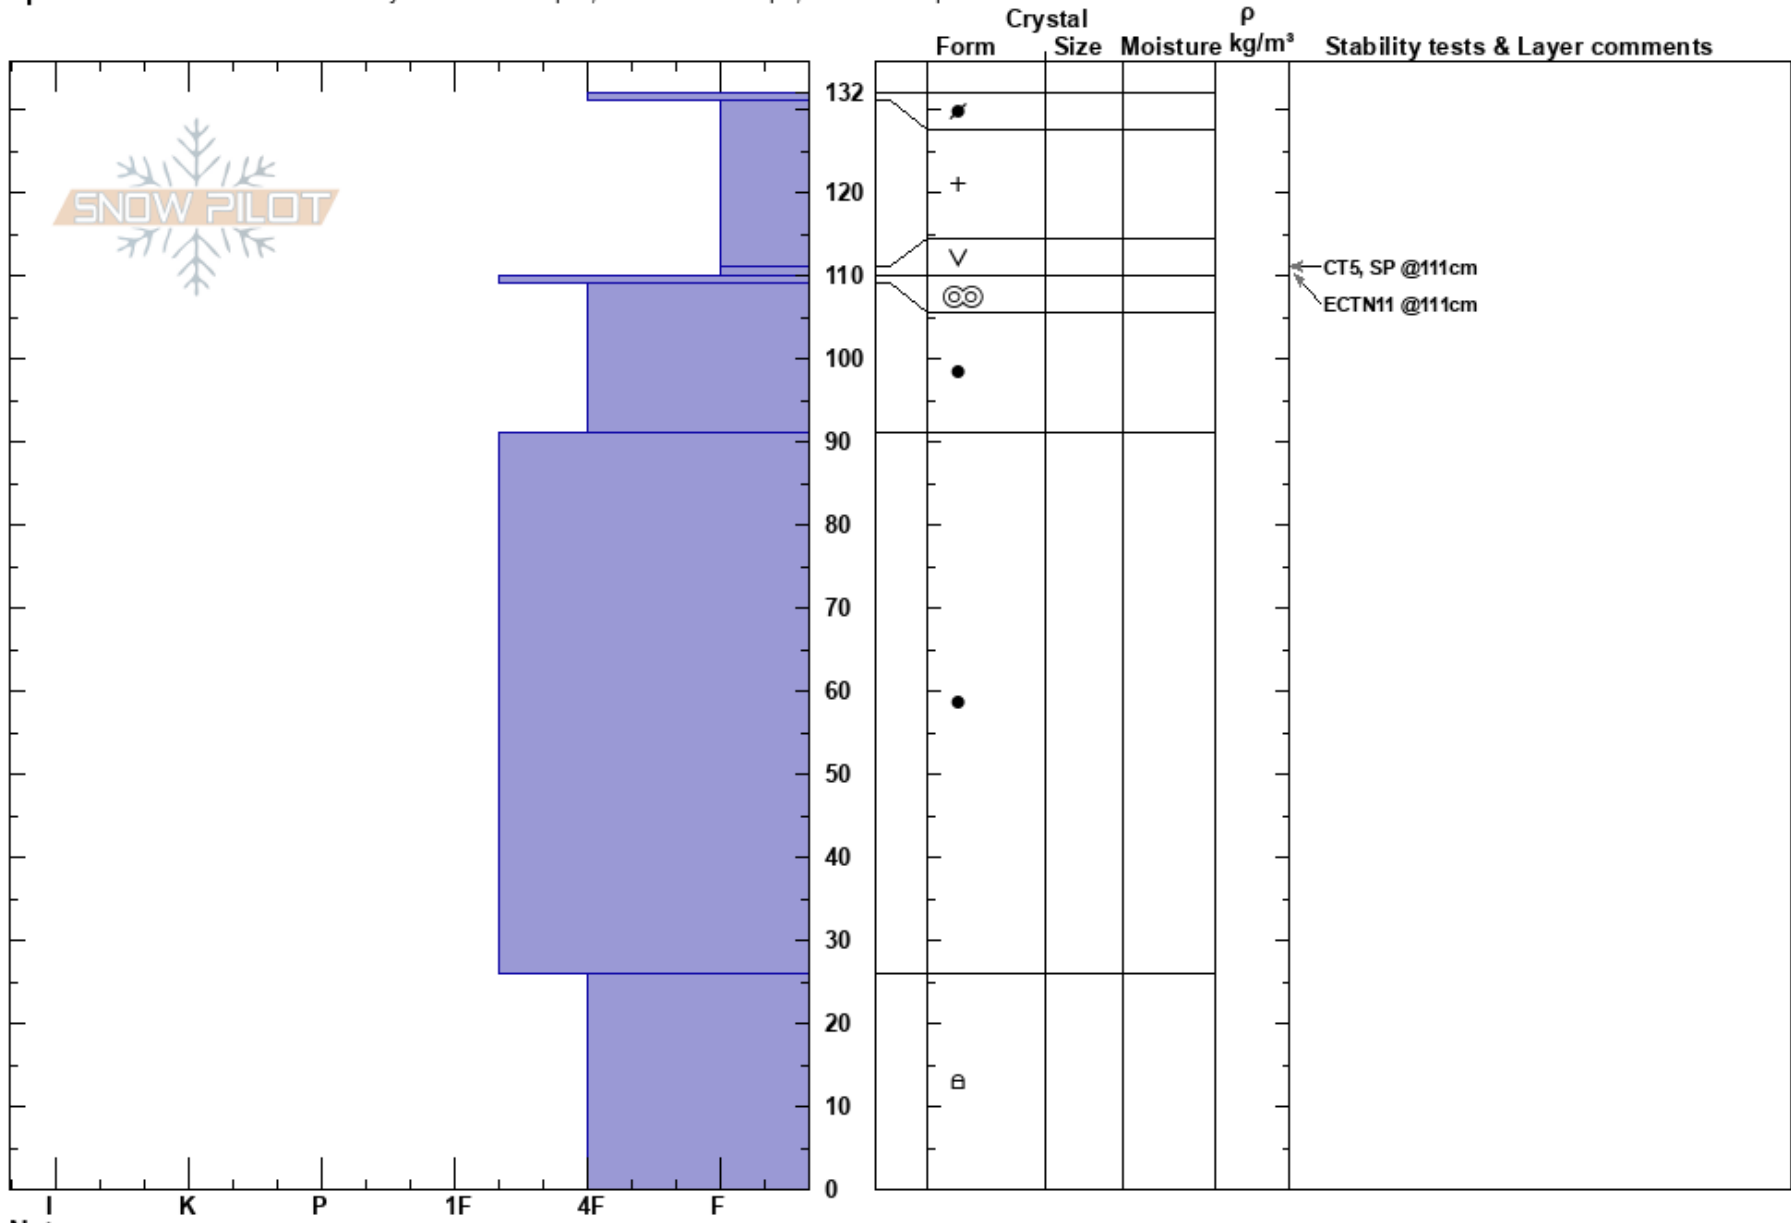

Mt Elbert Ian Hoyer **Stability:** Good **HS:** 132 **Layer Notes:**
 Sawatch 01/28/2017 - 12:00pm **Air Temperature:** 25°F **PS:** 15 111-110cm: Problematic layer
 CO **Co-ord:** 39.11273N, -106.40309W **Sky Cover:** BKN
Elevation: 11500 ft **Slope Angle:** 21° **Precipitation:** NO
Aspect: 100° **Wind Loading:** no **Wind:** N Moderate
Specifics: Recent avalanche activity on different slopes; Ski tracks on slope; We skied slope