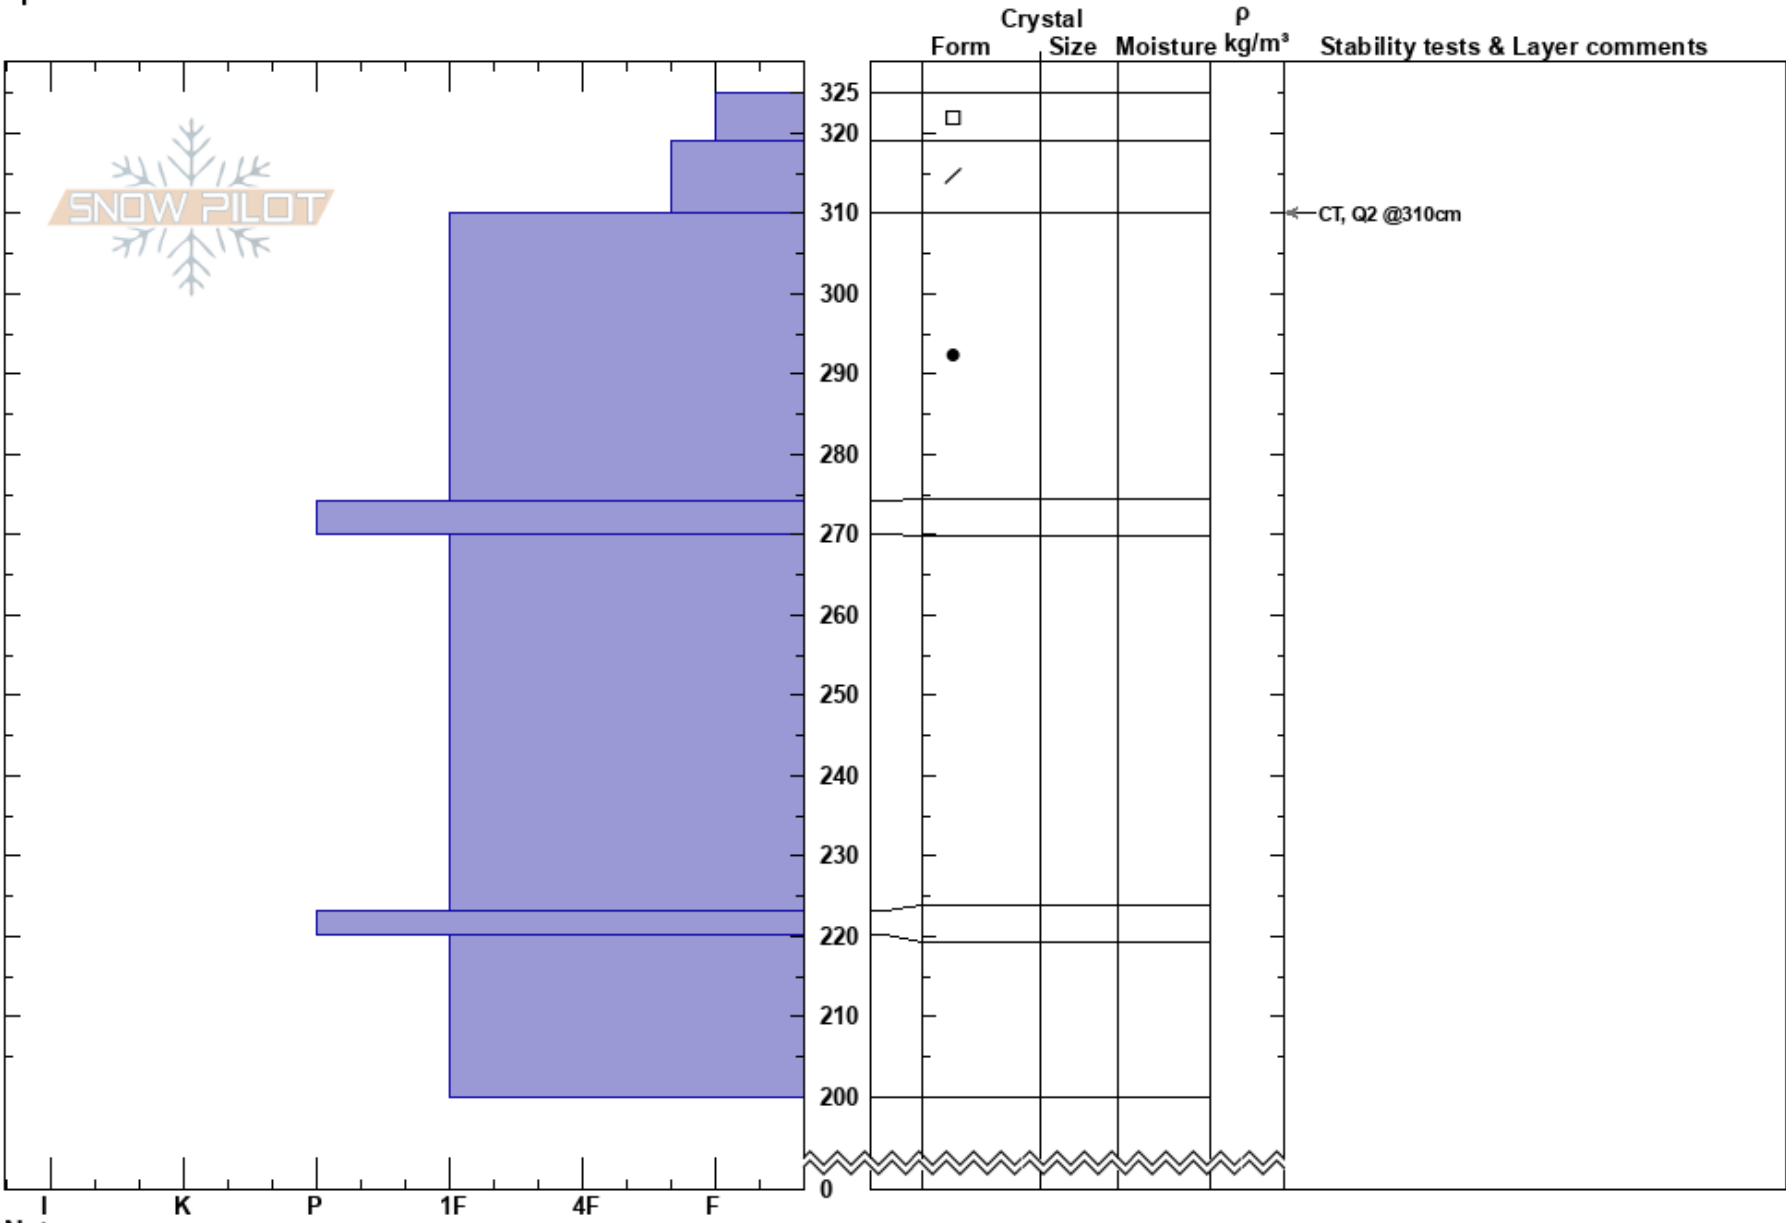

Wildflower Ridge
 Donner Pass Area
 CA
Elevation: 2256 m
Aspect: SW
Specifics:

Erin Laine
 01/28/2017 - 11:30pm
Co-ord: 39.30796N, -120.31875W
Slope Angle: 20°
Wind Loading: previous

Stability: **HS:**325 **Layer Notes:**
Air Temperature: 4°C **PF:** 30 319-310cm: Problematic layer
Sky Cover: CLR
Precipitation: NO
Wind: Calm