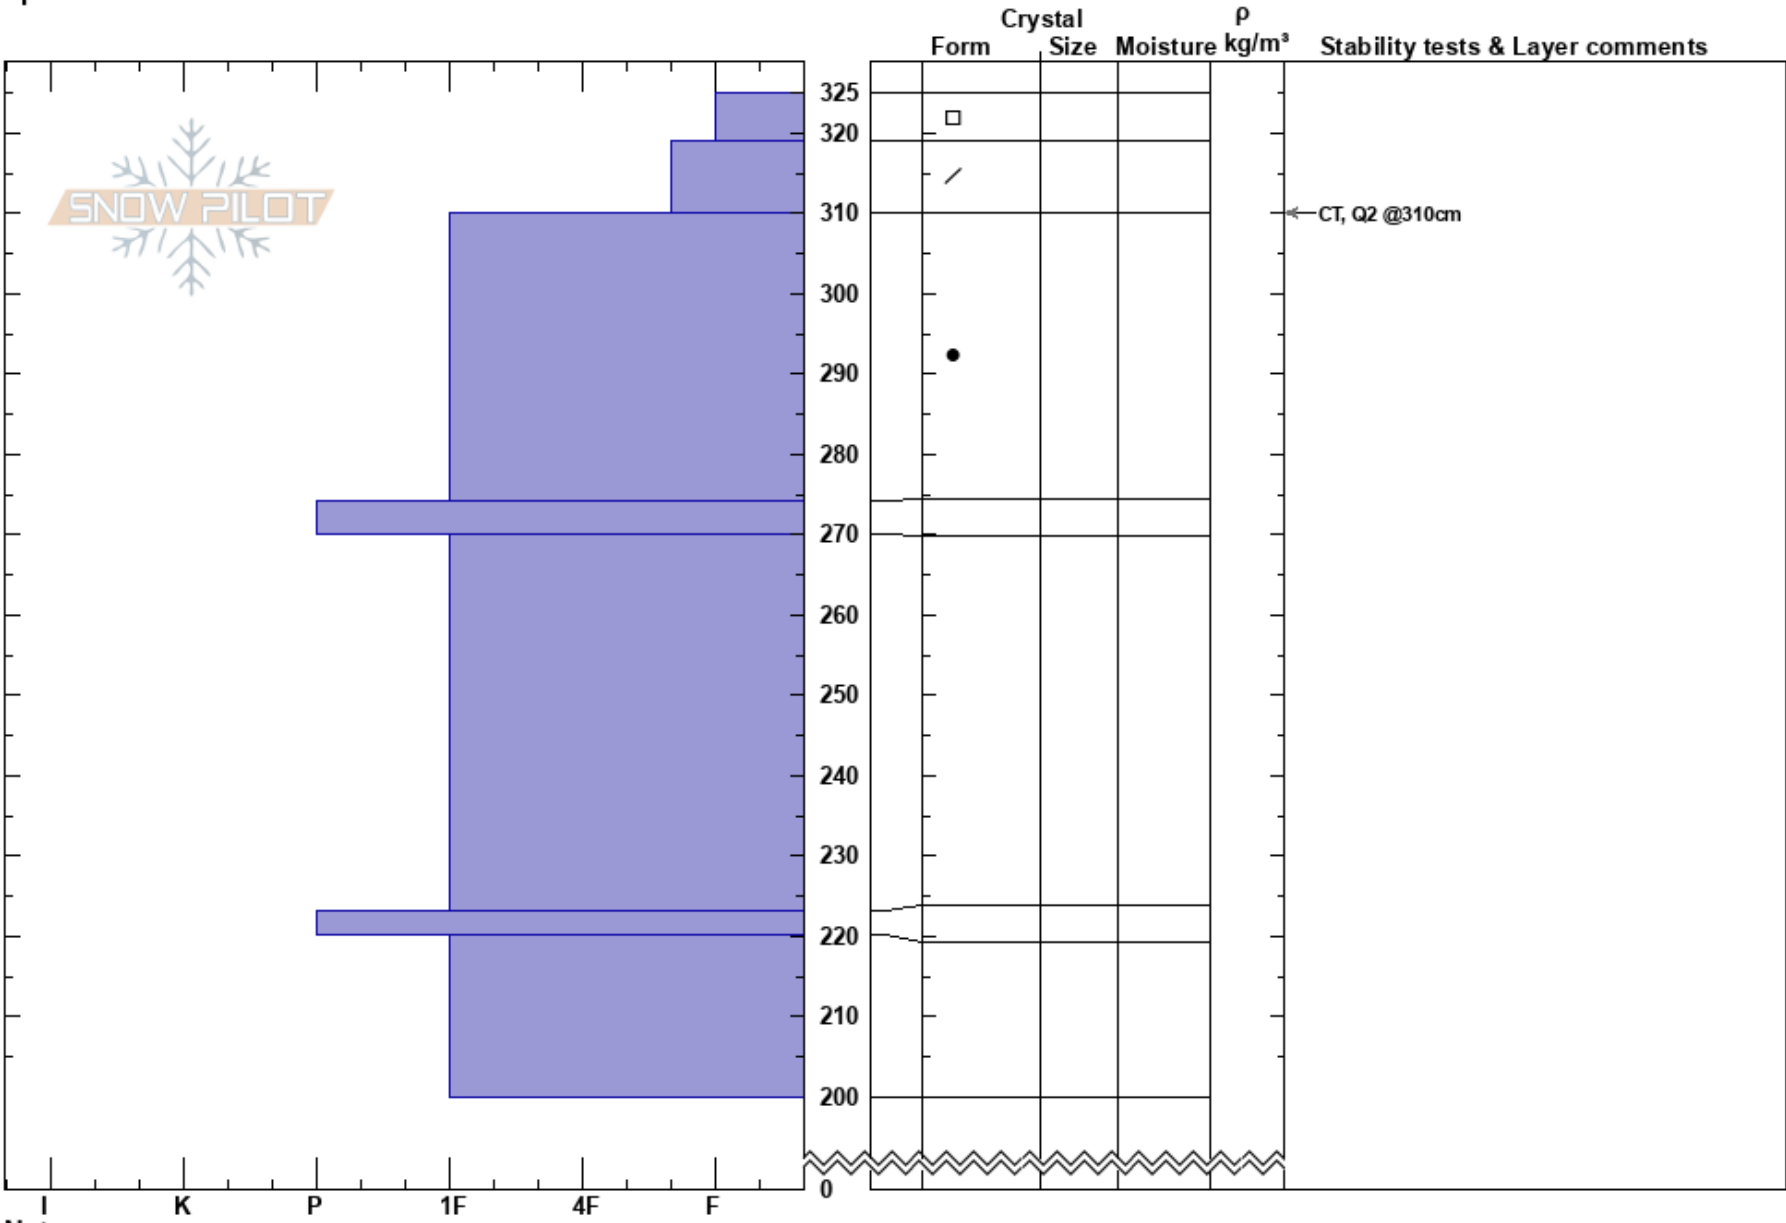

Wildflower Ridge
 Donner Pass Area
 CA
 Elevation: 2256 m
 Aspect: SW
 Specifics:

Erin Laine
 01/28/2017 - 11:30pm
 Co-ord: 39.30796N, -120.31875W
 Slope Angle: 20°
 Wind Loading: previous

Stability: **HS:325** **Layer Notes:**
 Air Temperature: 4°C **PF: 30** 319-310cm: Problematic layer
 Sky Cover: CLR
 Precipitation: NO
 Wind: Calm