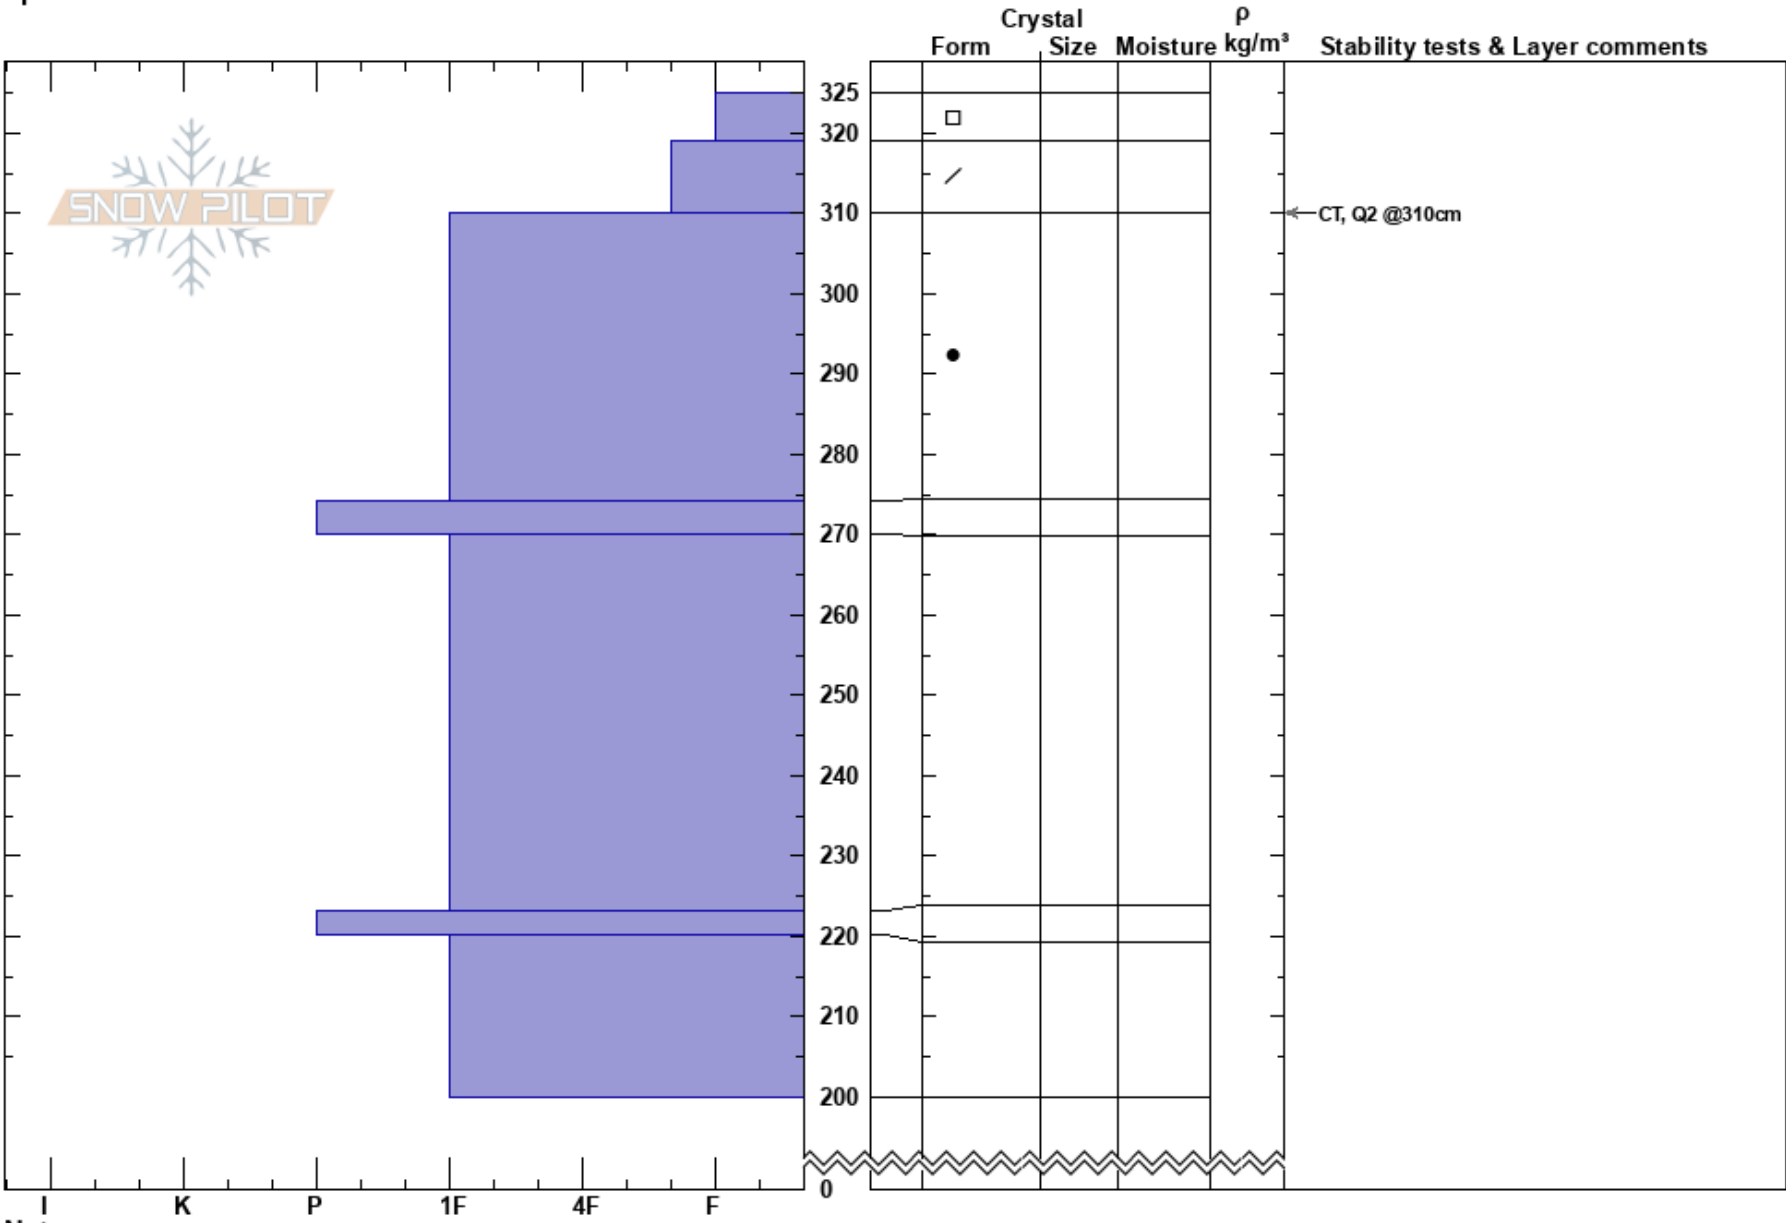

Wildflower Ridge
 Donner Pass Area
 CA
Elevation: 2256 m
Aspect: SW
Specifics:

Erin Laine
 01/28/2017 - 11:30pm
Co-ord: 39.30796N, -120.31875W
Slope Angle: 20°
Wind Loading: previous

Stability:
Air Temperature: 4°C
Sky Cover: CLR
Precipitation: NO
Wind: Calm

HS: 325
PF: 30
 319-310cm: Problematic layer

Notes: