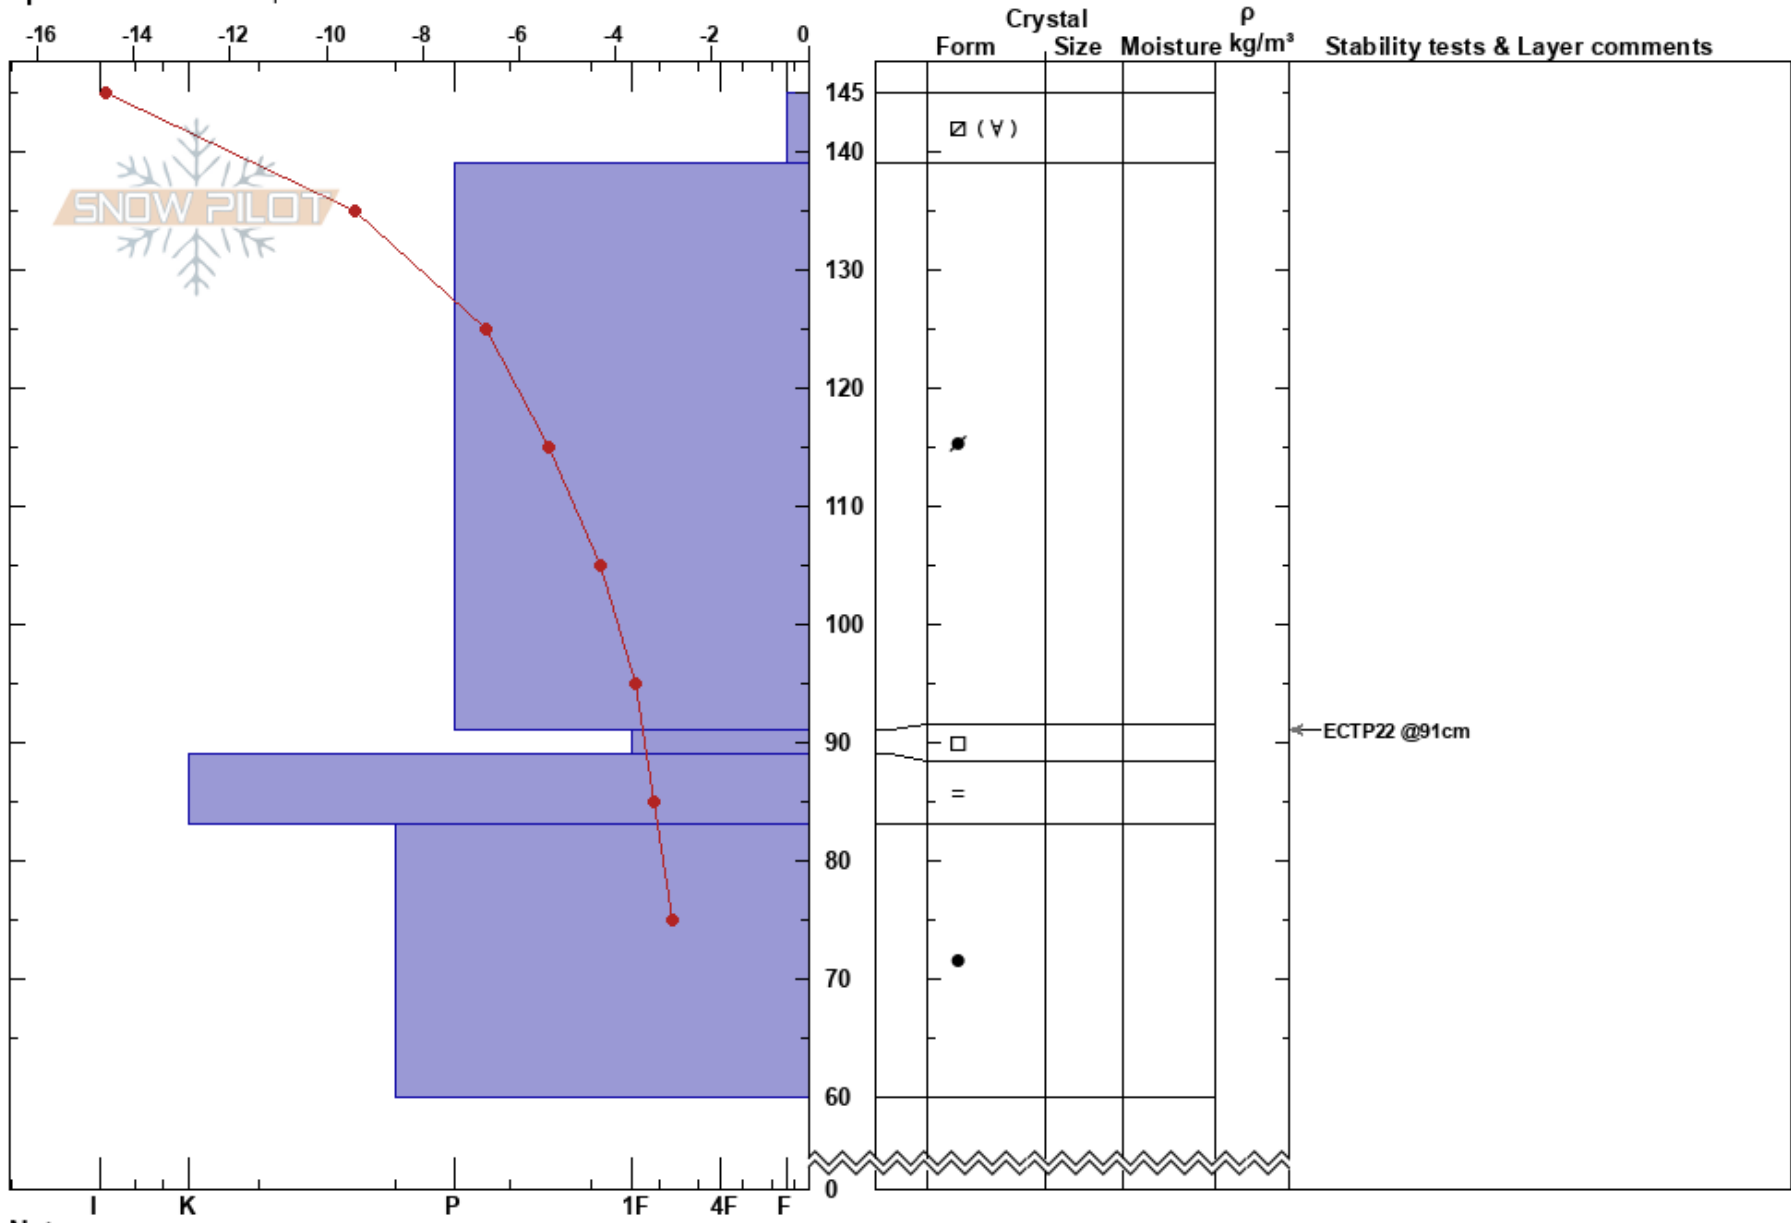

O Kariknallen  
 Funäsfjällen  
 Sweden  
 Elevation: 988 m  
 Aspect: E  
 Specifics: We skied slope

John Wilcoxon  
 05/03/2019 - 10:20  
 Co-ord: 62.65113N, 12.35658E  
 Slope Angle: 25°  
 Wind Loading: previous

Stability: **HS: 145** **Layer Notes:**  
 Air Temperature: **PF: 5** 91-89cm: Problematic layer  
 Sky Cover: CLR  
 Precipitation: NO  
 Wind: N Light Breeze

Notes: