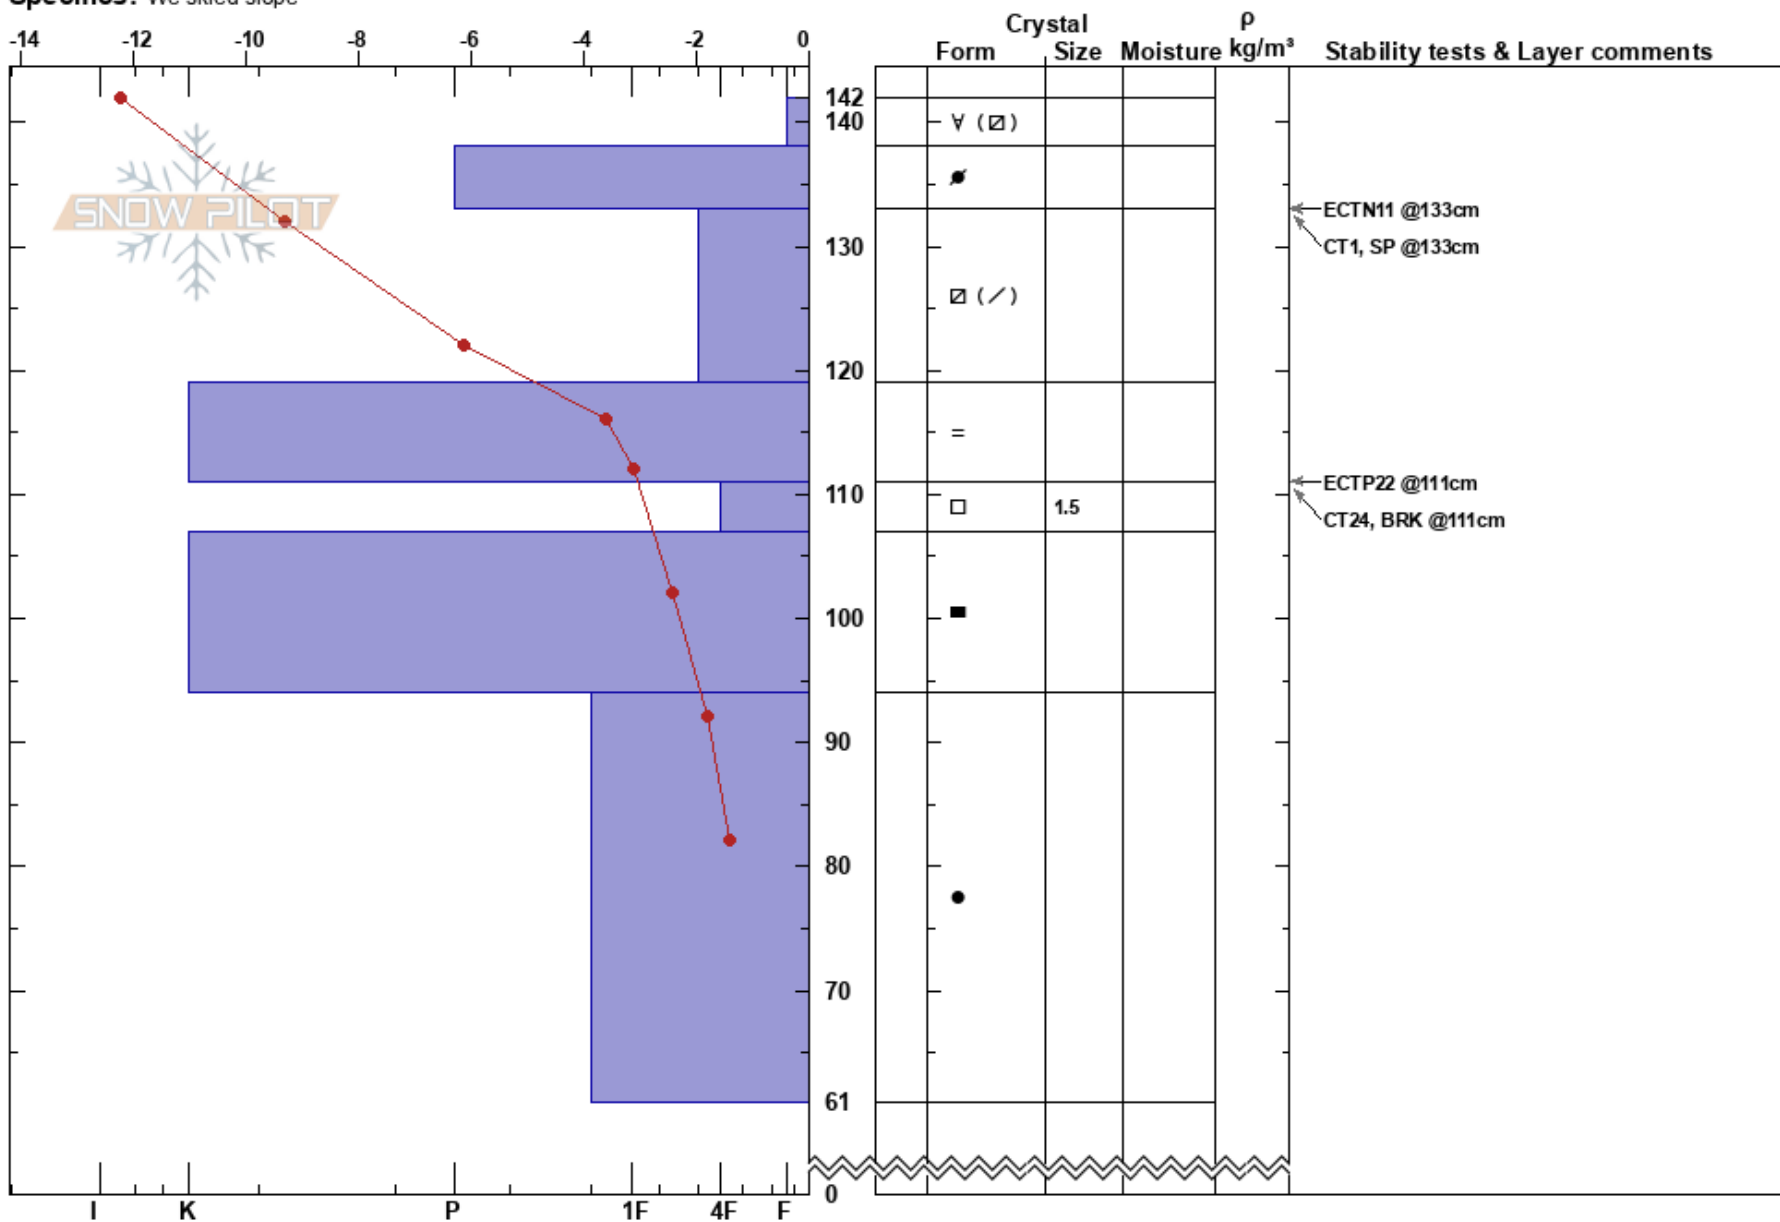

SO Lill Skarven TL
 Funäsfjällen
 Sweden
 Elevation: 970 m
 Aspect: SE
 Specifics: We skied slope

John Wilcoxon
 05/03/2019 - 09:05
 Co-ord: 62.57291N, 12.36863E
 Slope Angle: 26°
 Wind Loading: previous

Stability: **HS: 142** **Layer Notes:**
 Air Temperature: -12.7°C PF: 10 111-107cm: Problematic layer
 Sky Cover: CLR
 Precipitation: NO
 Wind: N Light Breeze

Notes: