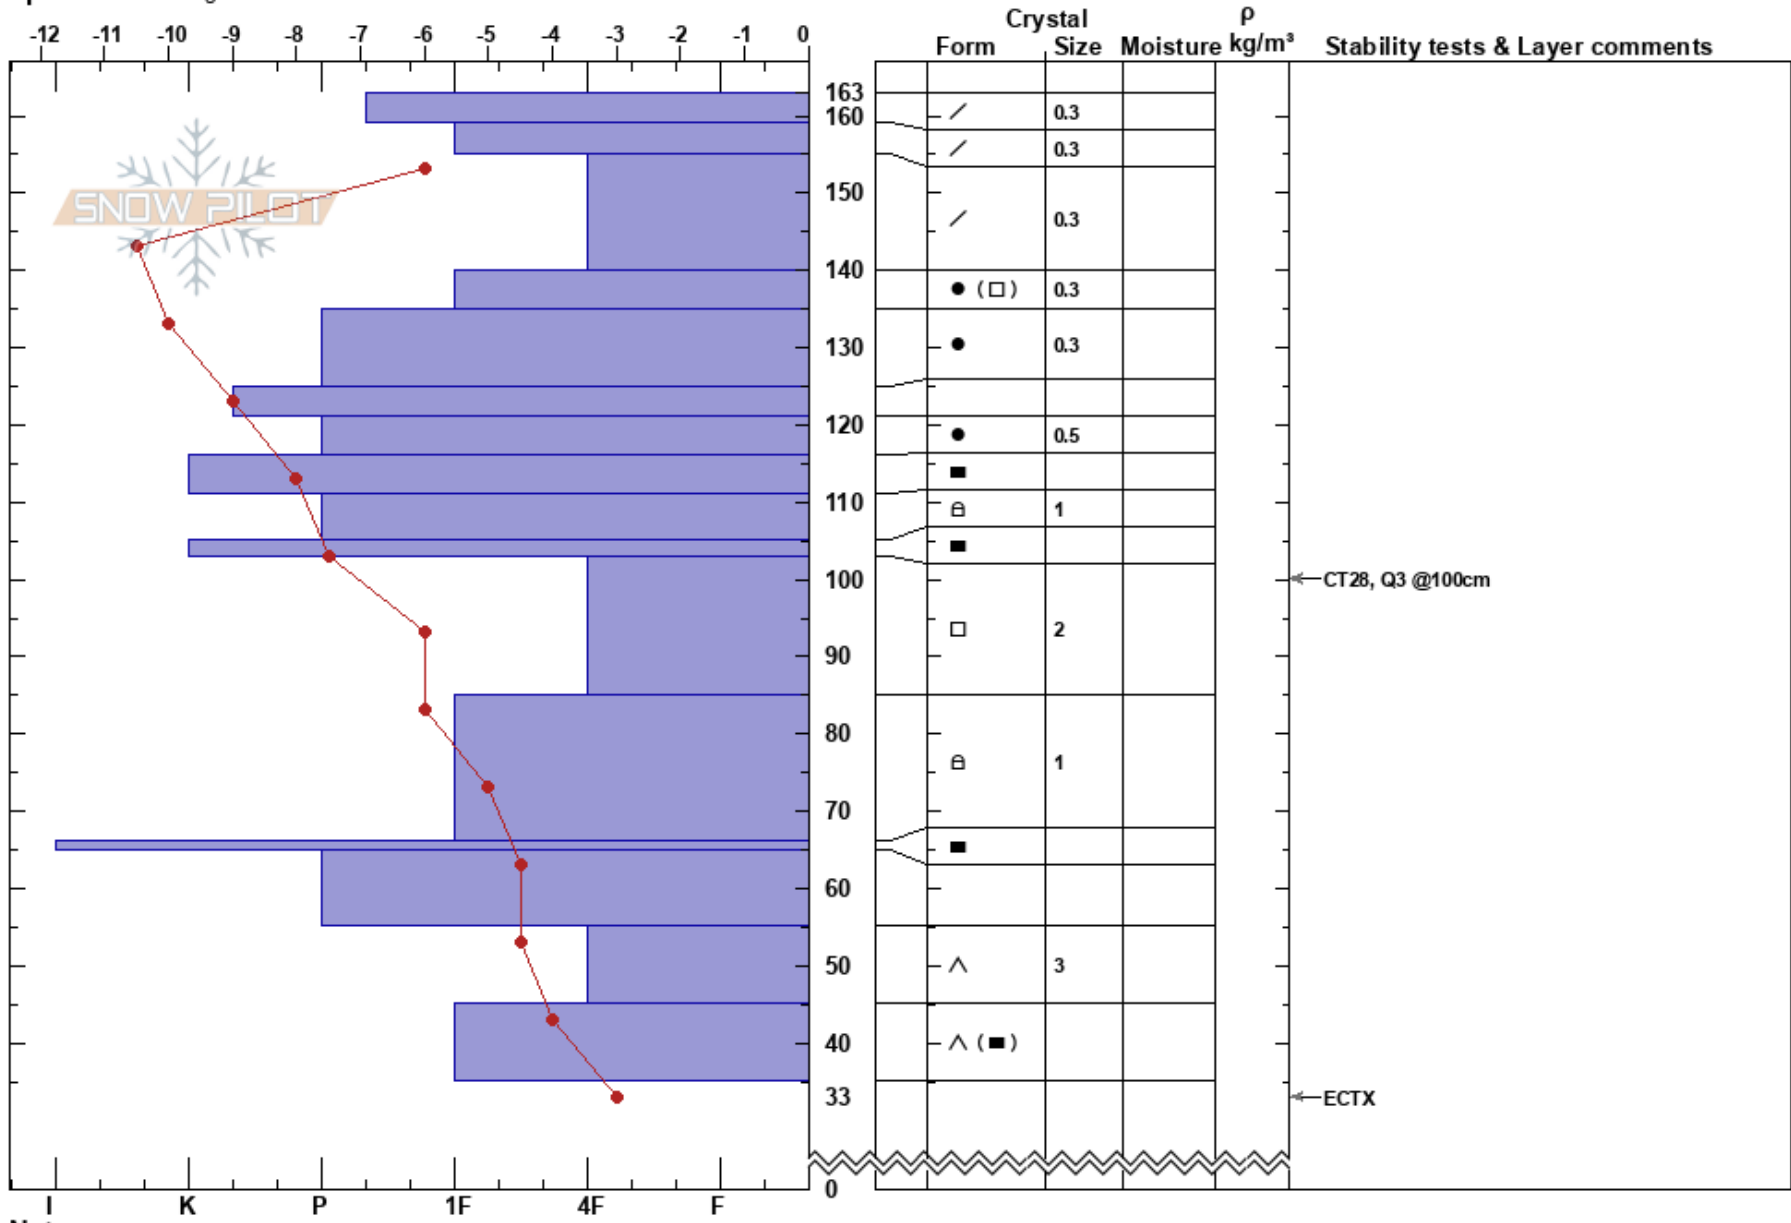

Mikes Rodeo
 Madison Range-N
 MT
 Elevation: 8900 ft
 Aspect: 150°
 Specifics: Pit dug in a Ski Area

Chris Welch
 03/03/2019 - 11:58am
 Co-ord:
 Slope Angle: 42°
 Wind Loading:

Stability: **HS: 163** **Layer Notes:**
 Air Temperature: -9°C
 Sky Cover: FEW
 Precipitation: NO
 Wind: NW Calm