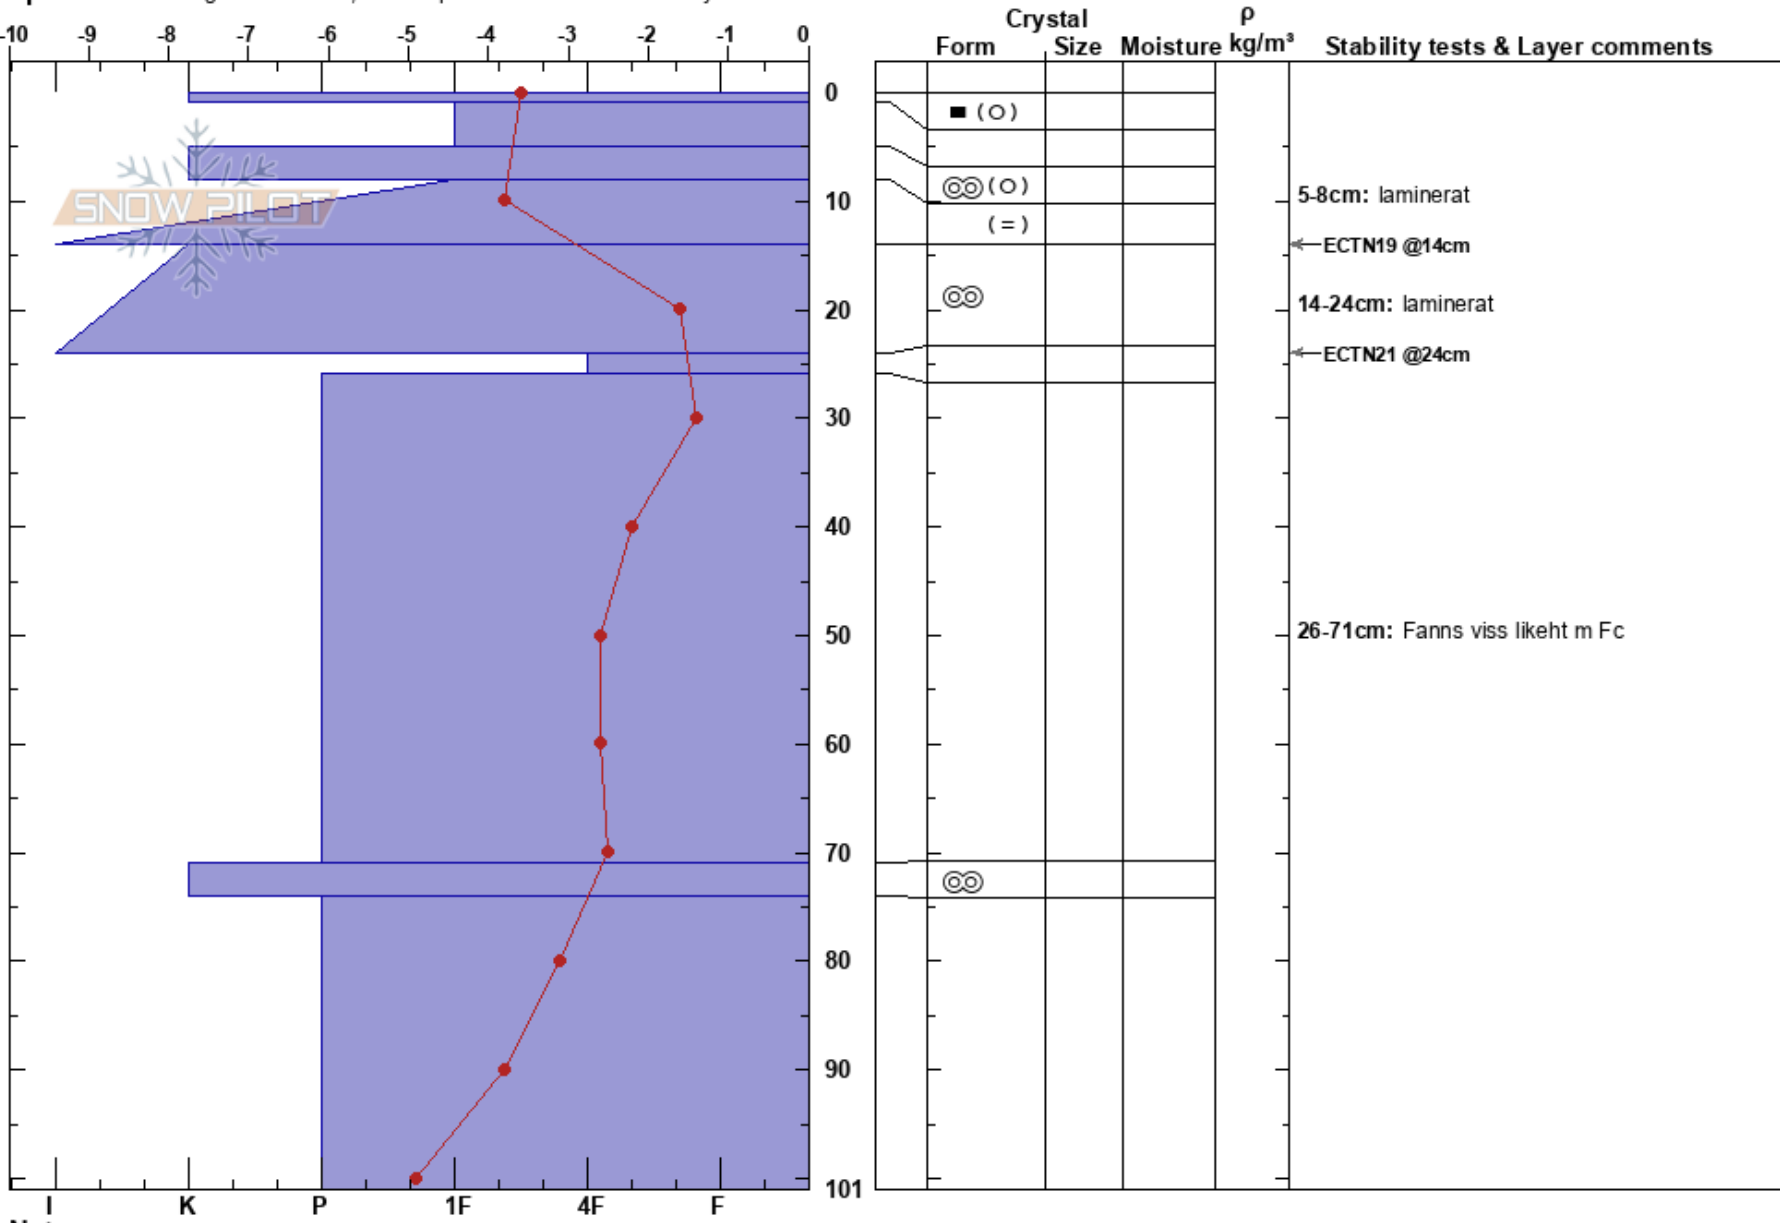

Jungfrurännan 28 jan
 Hemavan
 Sweden
Elevation: 1050 m
Aspect: 98°

Mojo Andersson
 28/01/2017 - 10:00
Co-ord:
Slope Angle: 20°
Wind Loading:

Stability:
Air Temperature: -3.6°C
Sky Cover: OVC
Precipitation: NO
Wind: W Moderate

Layer Notes:
 5-8cm: laminerat
 14-24cm: laminerat
 26-71cm: Fanns viss likeht m Fc

Specifics: Pit dug in a Ski Area; Pit is representative of backcountry

Notes: