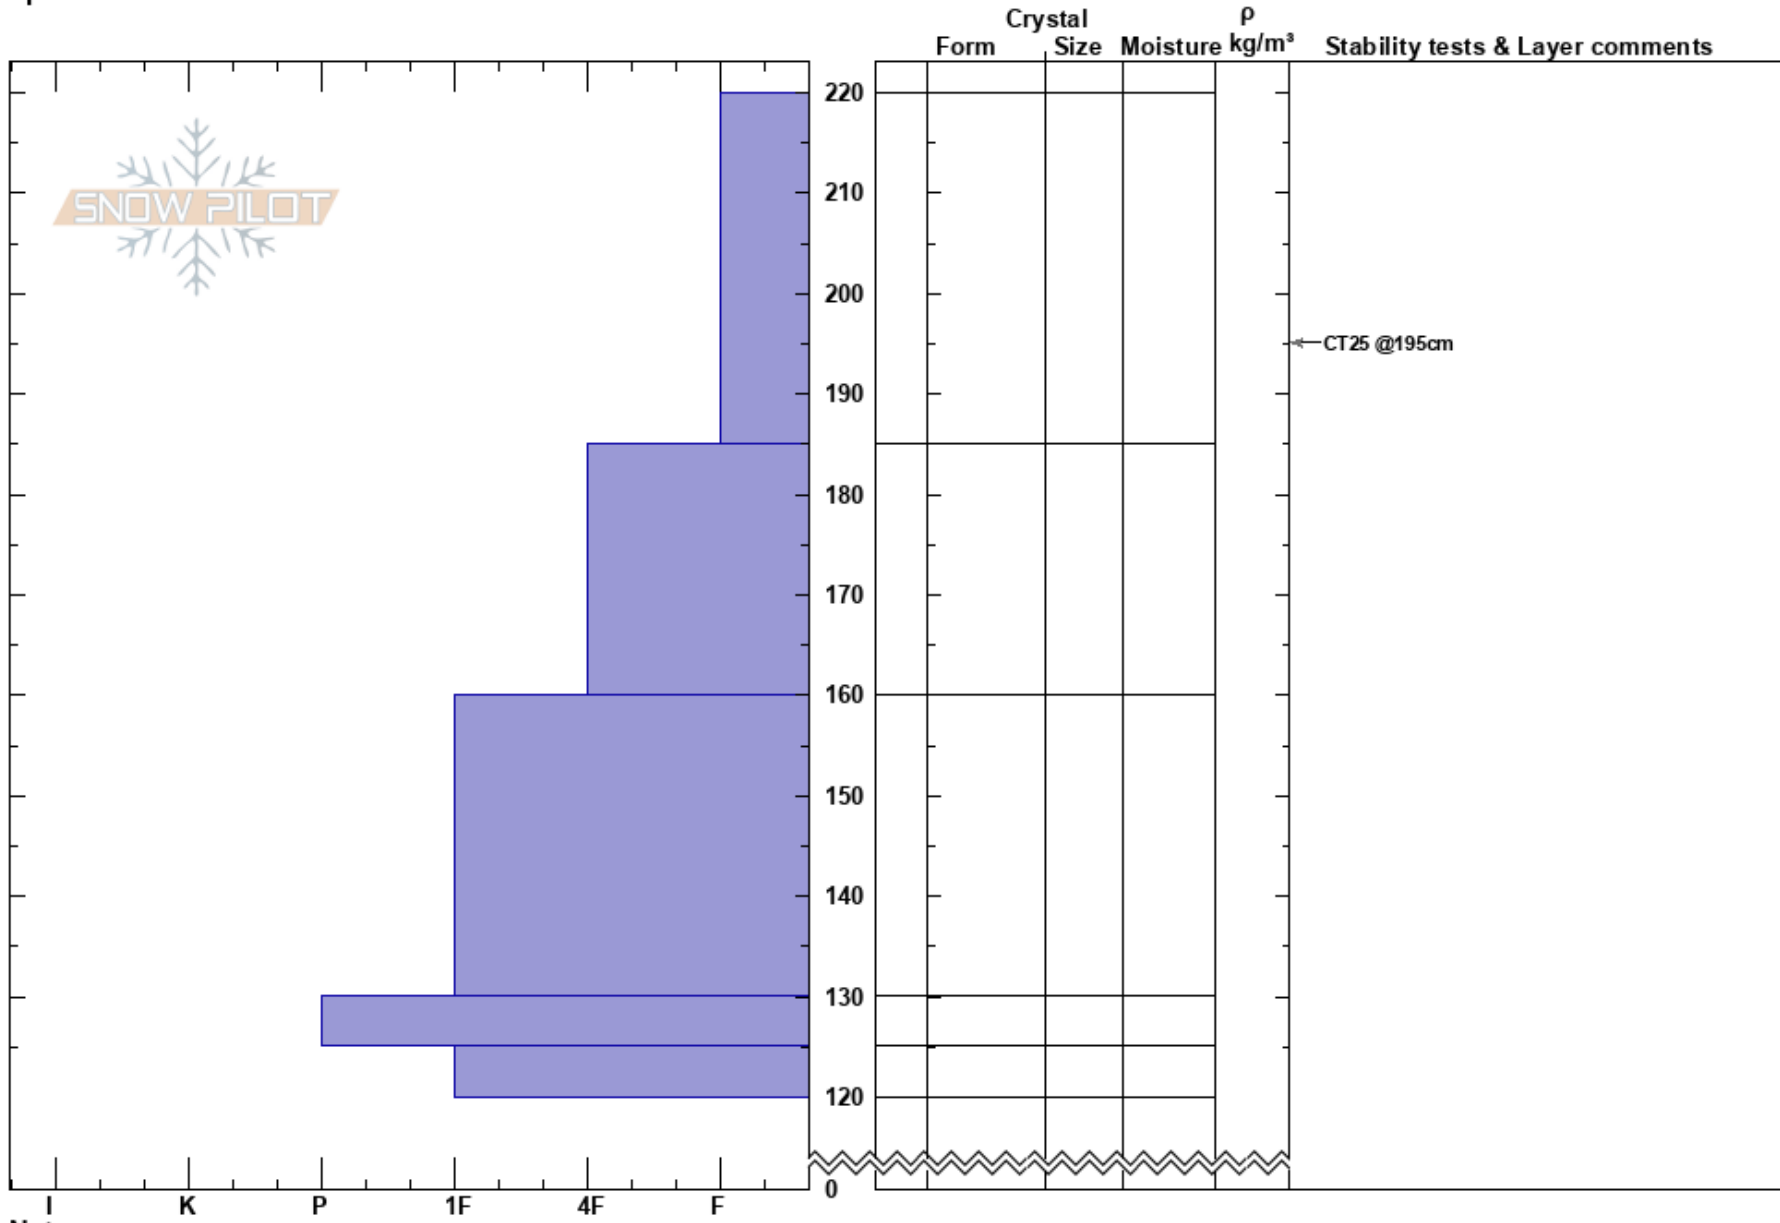

Solder
 Soldier Mountains
 ID
 Elevation: 7000 ft
 Aspect: SE
 Specifics:

Brian Parker
 03/03/2019 - 1:00pm
 Co-ord: 43.50186N, -114.86970W
 Slope Angle: 33°
 Wind Loading:

Stability:
 Air Temperature:
 Sky Cover: CLR
 Precipitation: NO
 Wind: Calm

HS:220
 PS: 10 130-125cm: Problematic layer

Notes: