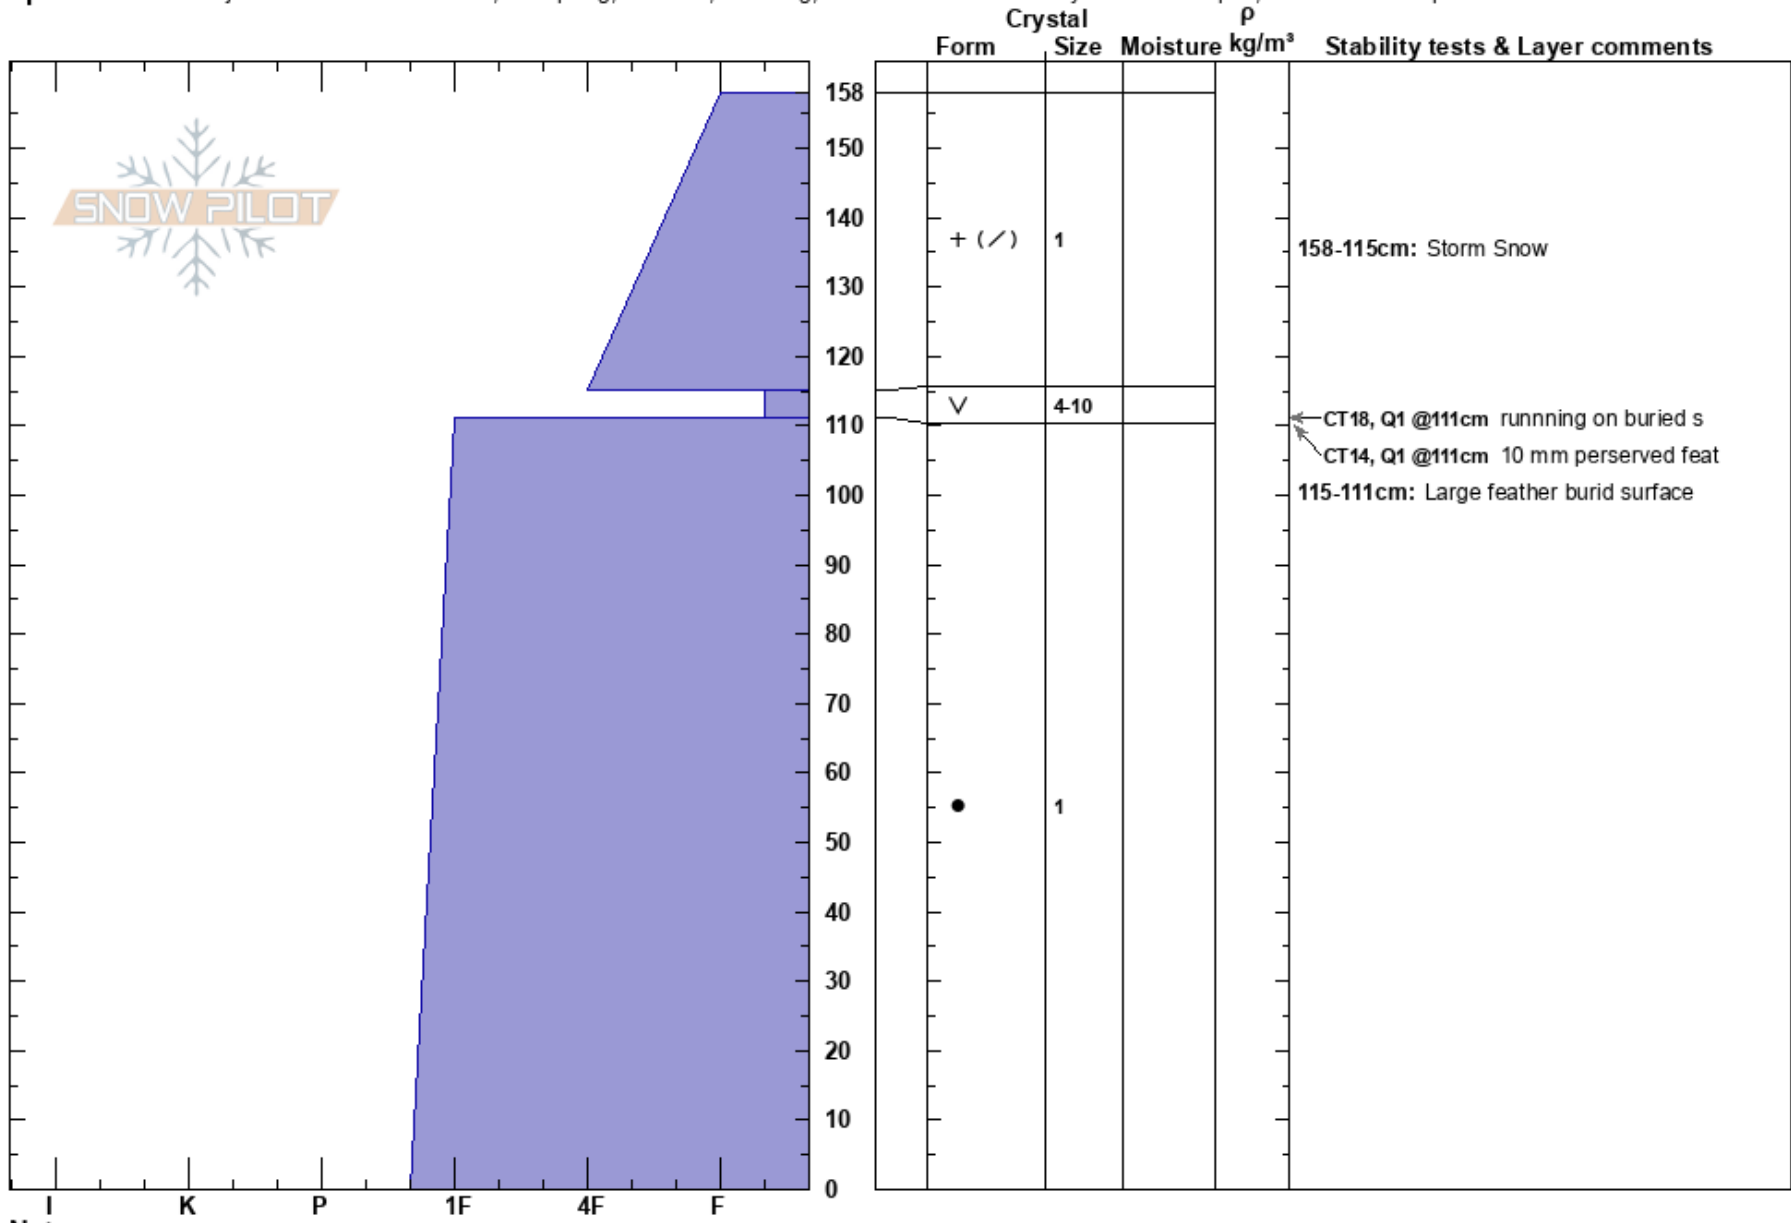

Aspen MPT/ Harris
Elk Mountains
CO

Gregory McFadden
01/27/2017 - 10:42am
Co-ord: 39.14544N, -106.81468W

Stability:
Air Temperature: -14°C
Sky Cover: CLR
Precipitation: NO
Wind: Calm

HS: 158
PF: 60
158-115cm: Storm Snow
115-111cm: Large feather burid surface
115-111cm: Problematic layer

Elevation: 11100 ft
Aspect: 25°

Slope Angle: 32°
Wind Loading:

Specifics: Pit is adjacent to avalanche: crown; Collapsing, localized; Cracking; Recent avalanche activity on similar slopes; Ski tracks on slope