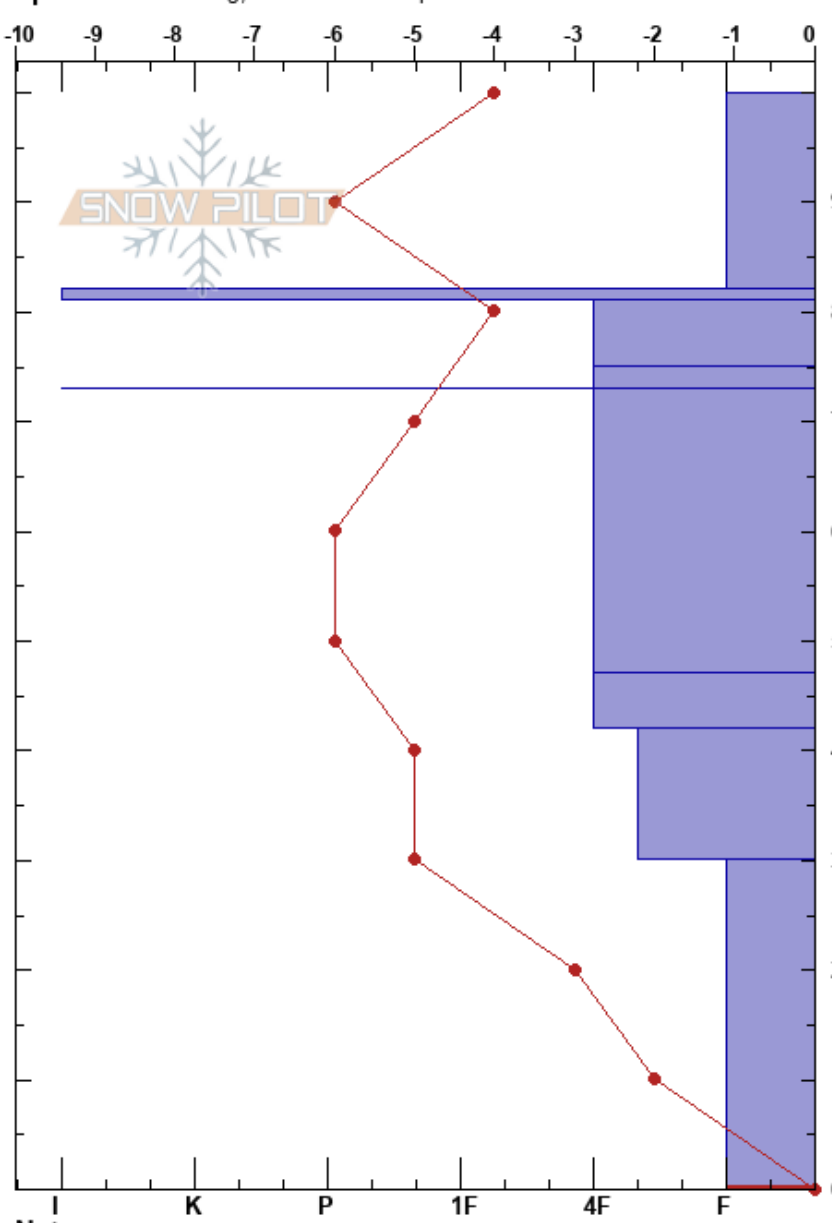

Burgundy Ridge
 Rattlesnake Mtns
 MT
 Elevation: 7849 ft
 Aspect: 120°
 Specifics: Cracking; Ski tracks on slope

Matt Radlowski
 01/27/2017 - 12:20pm
 Co-ord: 47.04908N, -113.98071W
 Slope Angle: 20°
 Wind Loading: previous

Stability: Fair
 Air Temperature: -10°C
 Sky Cover: CLR
 Precipitation: NO
 Wind: NW Light Breeze

HS: 100
 PF: 20
 30-0cm: Problematic layer

Height (cm)	Crystal		Moisture	ρ kg/m ³	Stability tests & Layer comments
	Form	Size			
100					
90	/				
80	⊙				
75	□				
73	□				← ECTN11 @73cm
70	=				
60	⊖				
50					
45	□				
40	□				
30					
20	^				
10					← ECTP22 @10cm
0					

Notes: We chose to not ski this slope