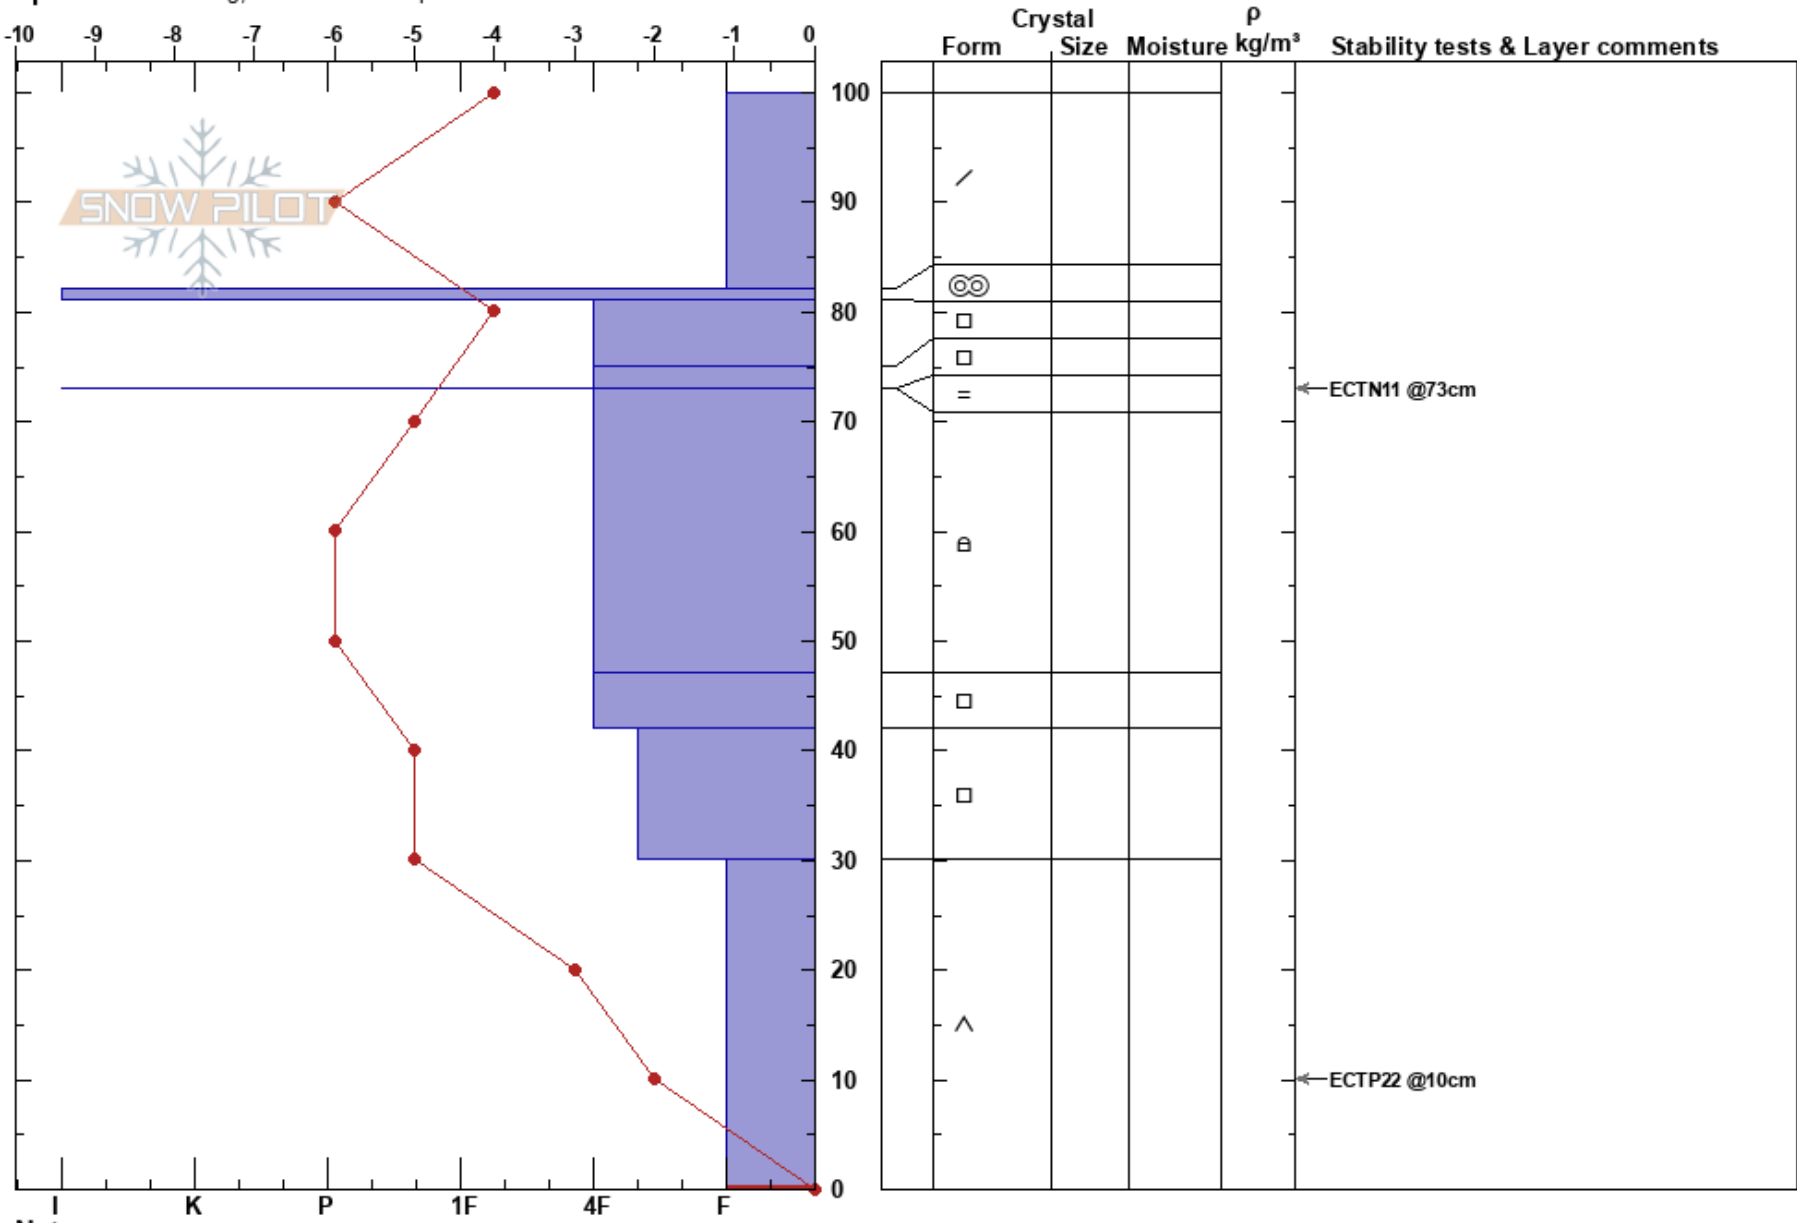

Burgundy Ridge
 Rattlesnake Mtns
 MT
 Elevation: 7849 ft
 Aspect: 120°
 Specifics: Cracking; Ski tracks on slope

Matt Radlowski
 01/27/2017 - 12:20pm
 Co-ord: 47.04908N, -113.98071W
 Slope Angle: 20°
 Wind Loading: previous

Stability: Fair
 Air Temperature: -10°C
 Sky Cover: CLR
 Precipitation: NO
 Wind: NW Light Breeze

HS: 100
 PF: 20
 30-0cm: Problematic layer

Notes: We chose to not ski this slope