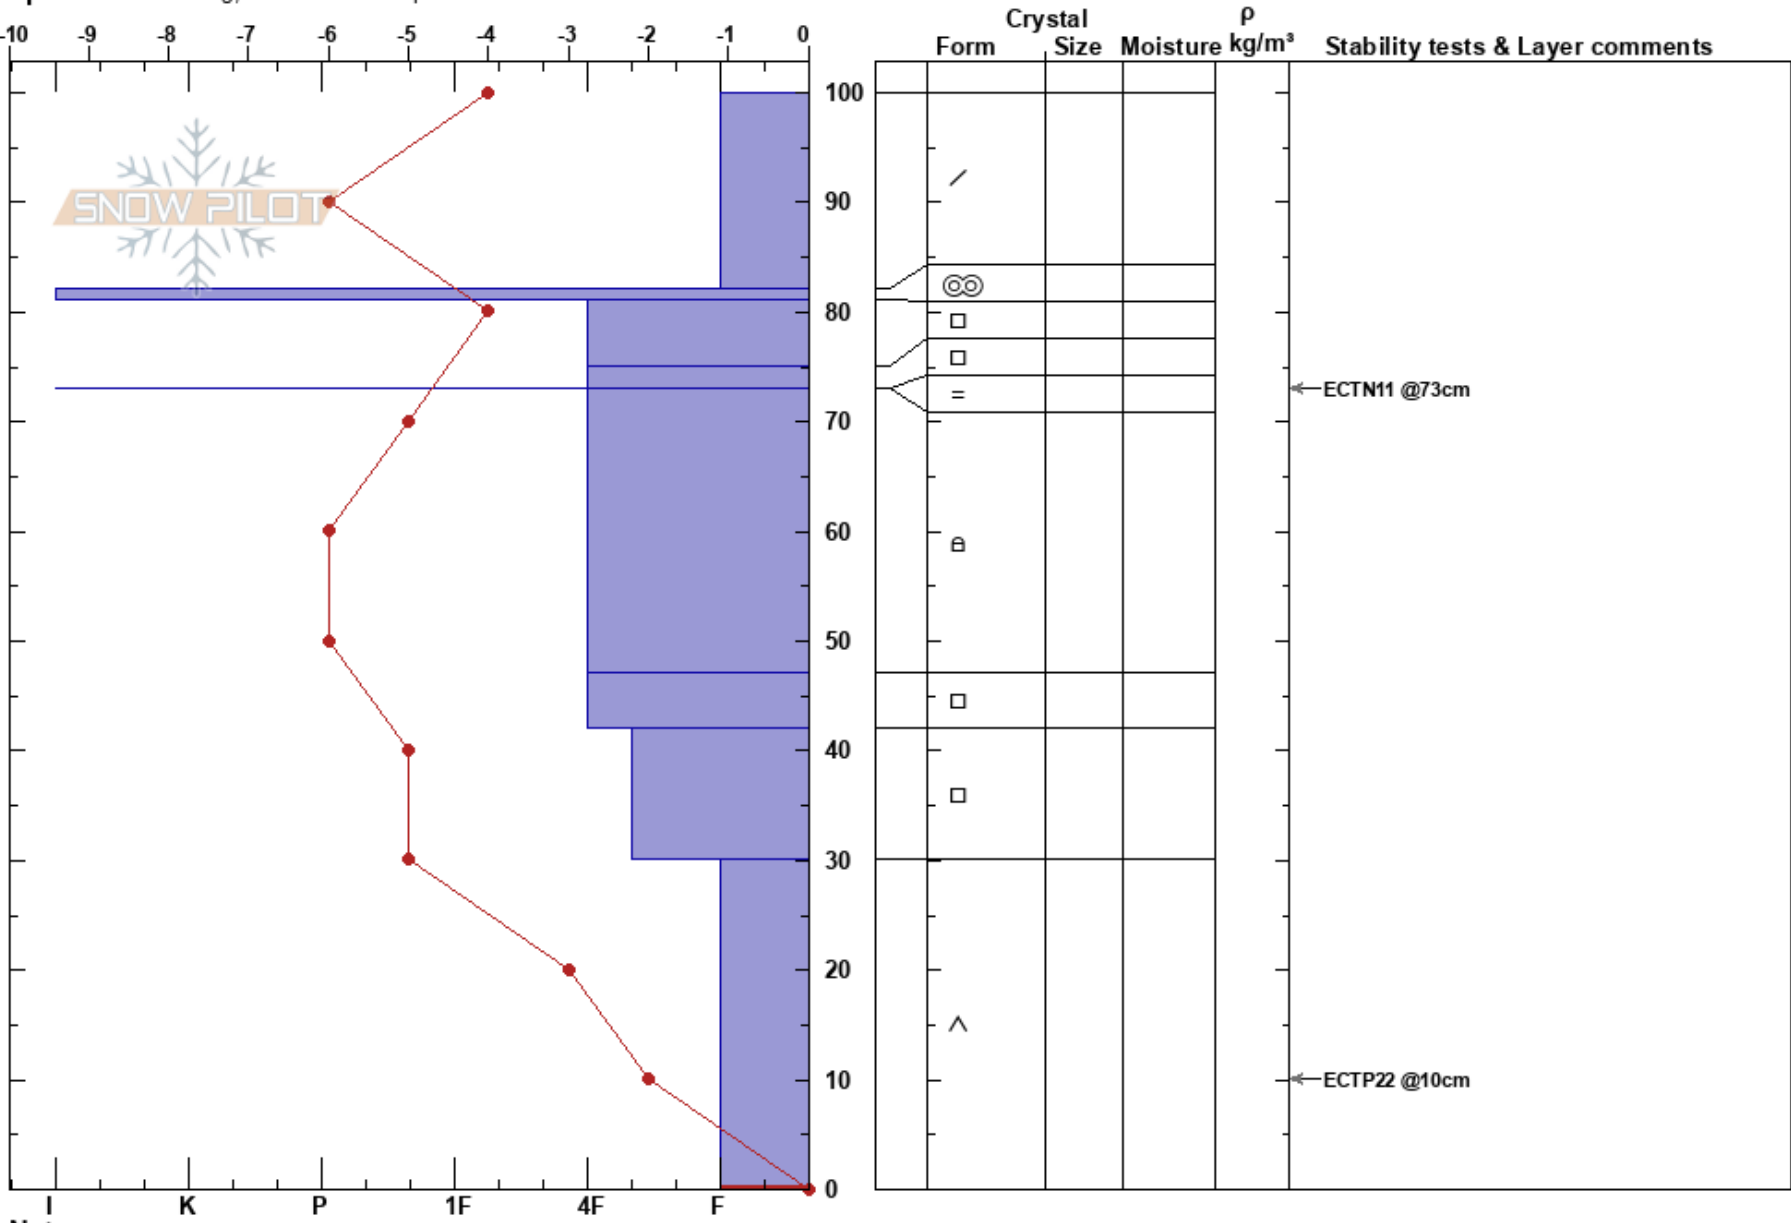

Burgundy Ridge  
 Rattlesnake Mtns  
 MT  
**Elevation:** 7849 ft  
**Aspect:** 120°  
**Specifics:** Cracking; Ski tracks on slope

Matt Radlowski  
 01/27/2017 - 12:20pm  
**Co-ord:** 47.04908N, -113.98071W  
**Slope Angle:** 20°  
**Wind Loading:** previous

**Stability:** Fair **HS:** 100 **Layer Notes:**  
**Air Temperature:** -10°C **PF:** 20 30-0cm: Problematic layer  
**Sky Cover:** CLR  
**Precipitation:** NO  
**Wind:** NW Light Breeze

**Notes:** We chose to not ski this slope