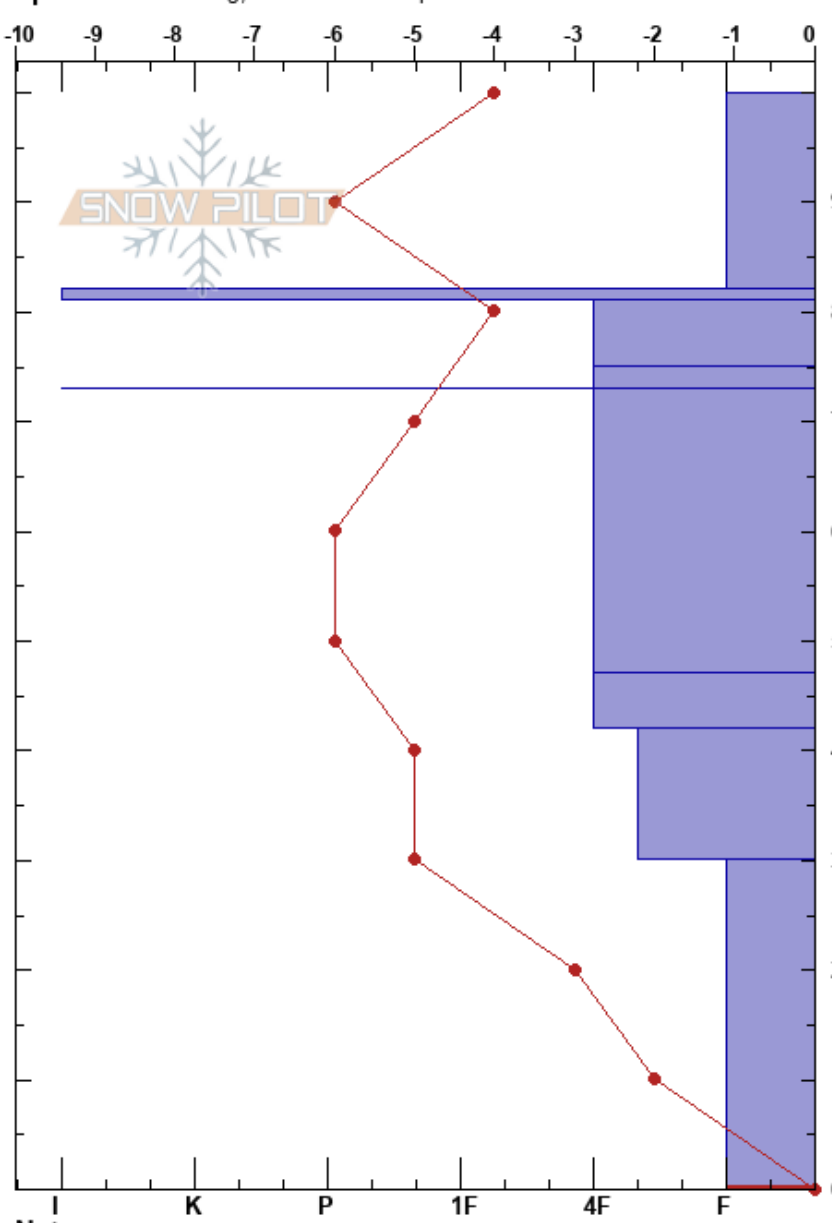

Burgundy Ridge  
 Rattlesnake Mtns  
 MT  
 Elevation: 7849 ft  
 Aspect: 120°  
 Specifics: Cracking; Ski tracks on slope

Matt Radlowski  
 01/27/2017 - 12:20pm  
 Co-ord: 47.04908N, -113.98071W  
 Slope Angle: 20°  
 Wind Loading: previous

Stability: Fair  
 Air Temperature: -10°C  
 Sky Cover: CLR  
 Precipitation: NO  
 Wind: NW Light Breeze

HS: 100  
 PF: 20  
 30-0cm: Problematic layer

Height (cm)	Crystal		Moisture	$\rho$ kg/m <sup>3</sup>	Stability tests & Layer comments
	Form	Size			
100					
90	/				
85	⊙				
80	□				
75	□				← ECTN11 @73cm
70	=				
60	⊖				
50					
45	□				
40	□				
30					
20	^				
10					← ECTP22 @10cm
0					

Notes: We chose to not ski this slope