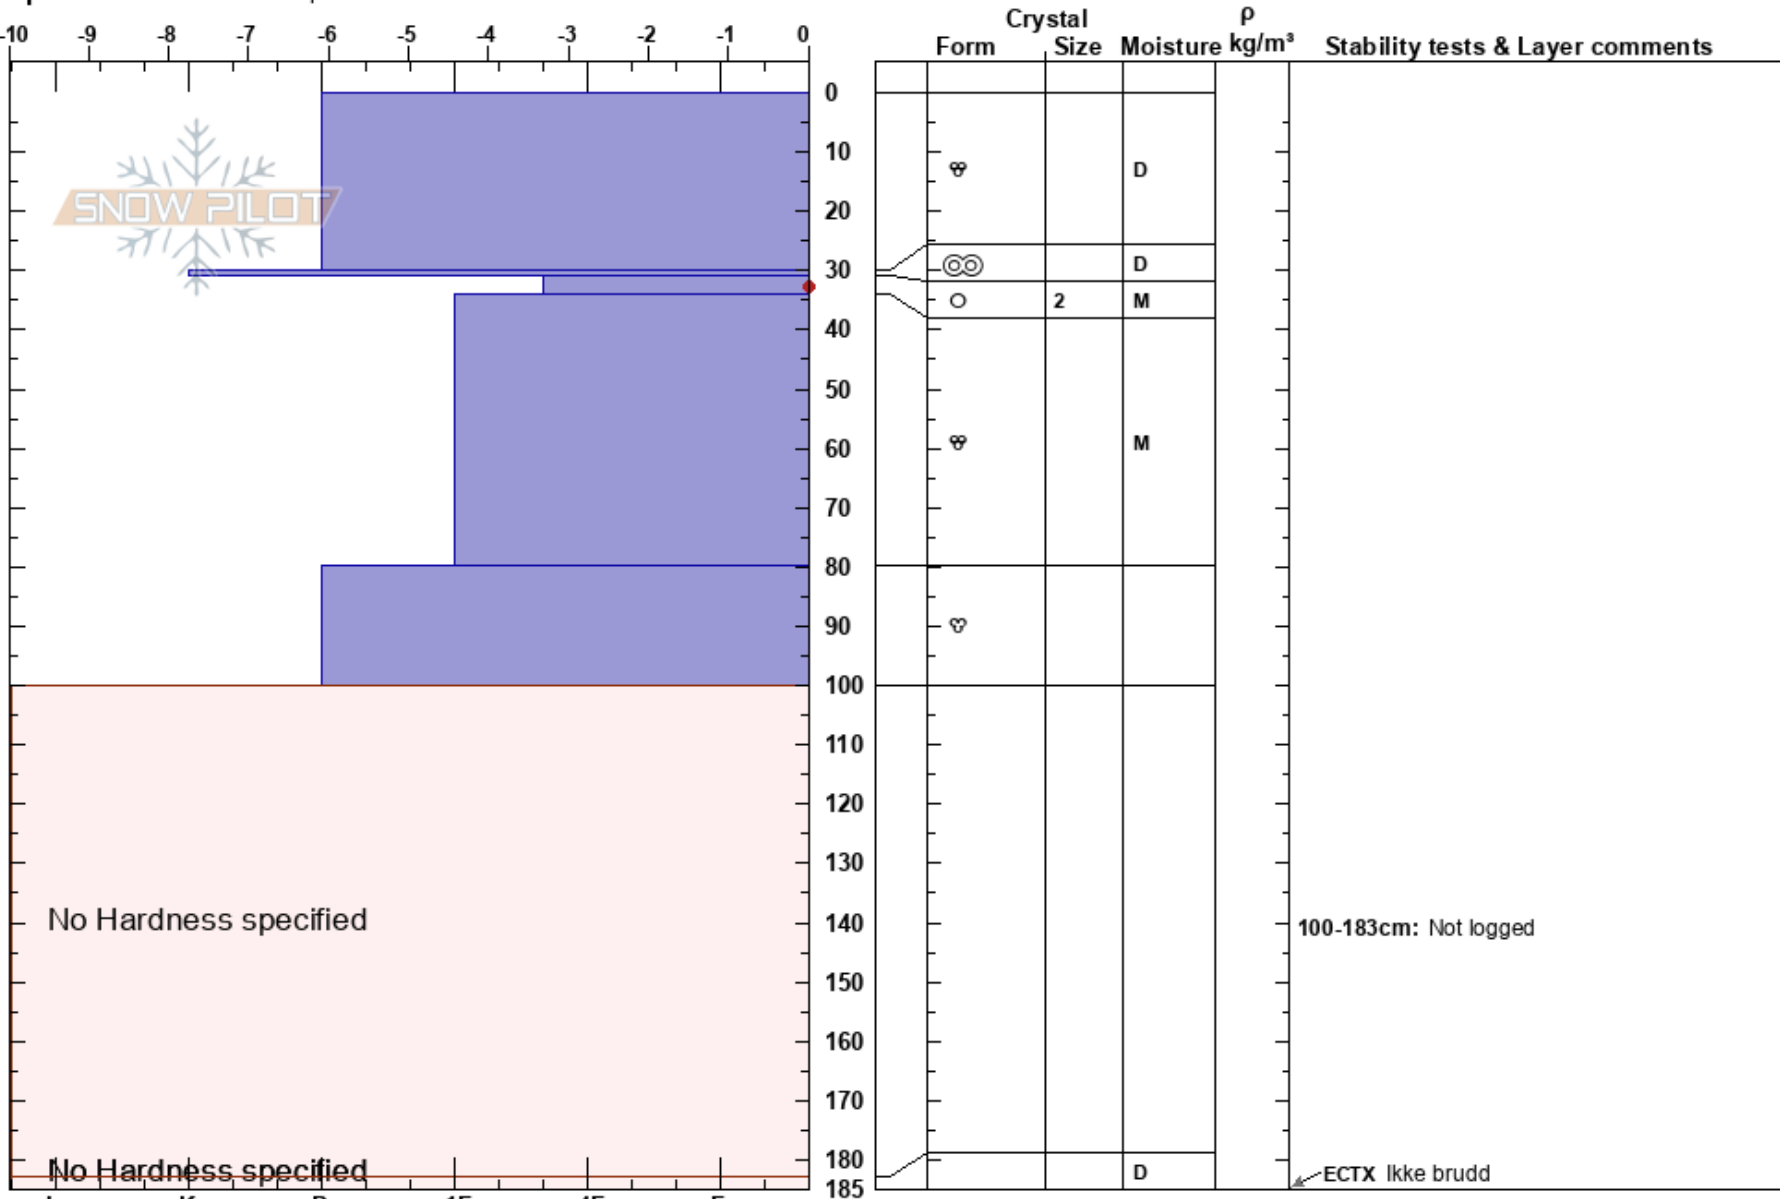

Nonstind
 Romsdal
 Norway
 Elevation: 900 m
 Aspect: SW

Tore Humstad
 27/01/2017 - 11:00
 Co-ord: 62.44503N, 7.37333E
 Slope Angle: 20°
 Wind Loading:

Stability:
 Air Temperature:
 Sky Cover:
 Precipitation:
 Wind:

HS: 185
 31-34cm: Problematic layer
 100-183cm: Not logged

Specifics: Ski tracks on slope

Notes:
 I K P 1F 4F F
 No Hardness specified