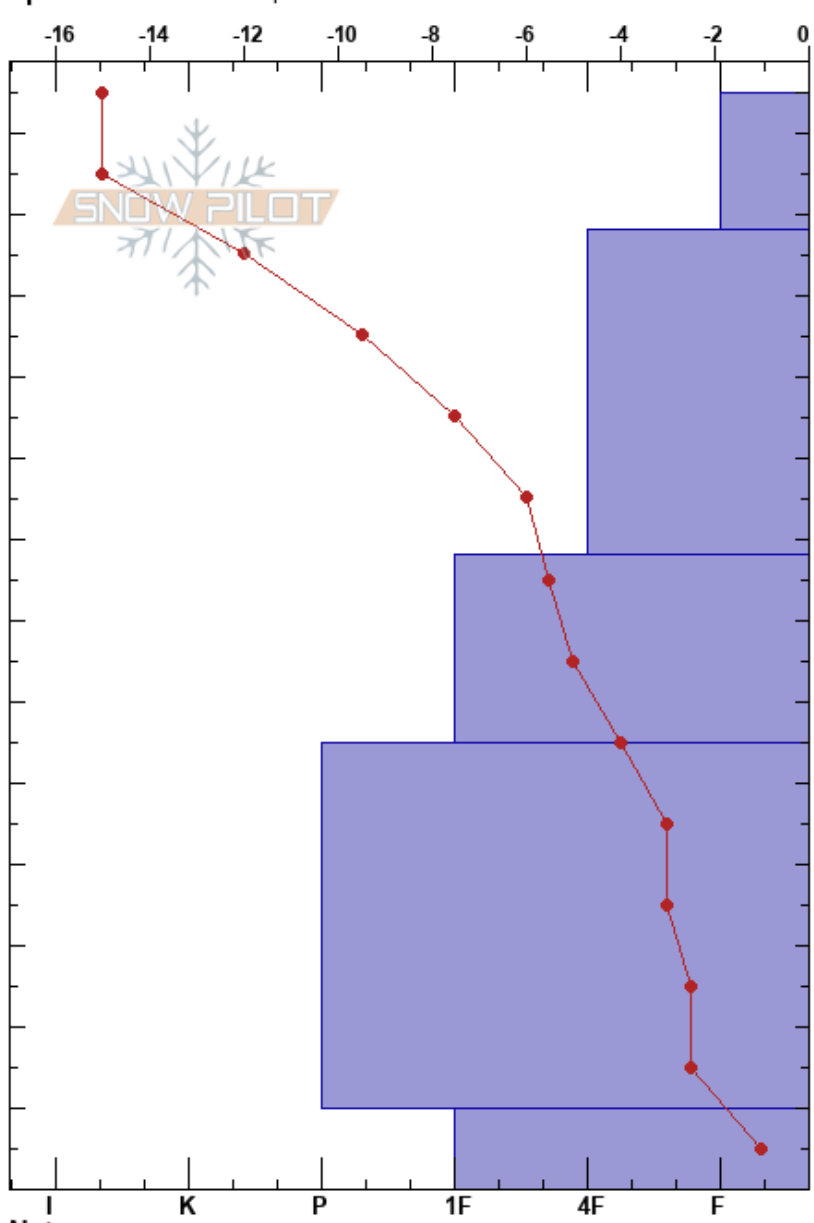

170126_Taos Kerry Hanes
 Sangre de Cristo Range 01/26/2017 - 10:00am
 NM
 Elevation: 9700 ft
 Aspect: 170°
 Specifics: We skied slope

Stability: Good HS: 135 Layer Notes:
 Air Temperature: -16°C PF: 60 135-118.1cm: Problematic layer
 Sky Cover: FEW
 Precipitation: NO
 Wind: SW Light Breeze

Form	Crystal		Moisture	ρ kg/m ³	Stability tests & Layer comments
	Size				
/	0.5-1				
⬛ (⬛)	0.5-1				← ECTN15 @118cm ← CT15, SC @118cm
.	0.5-1				
.	0.5-1				
□	2.5				

Notes: