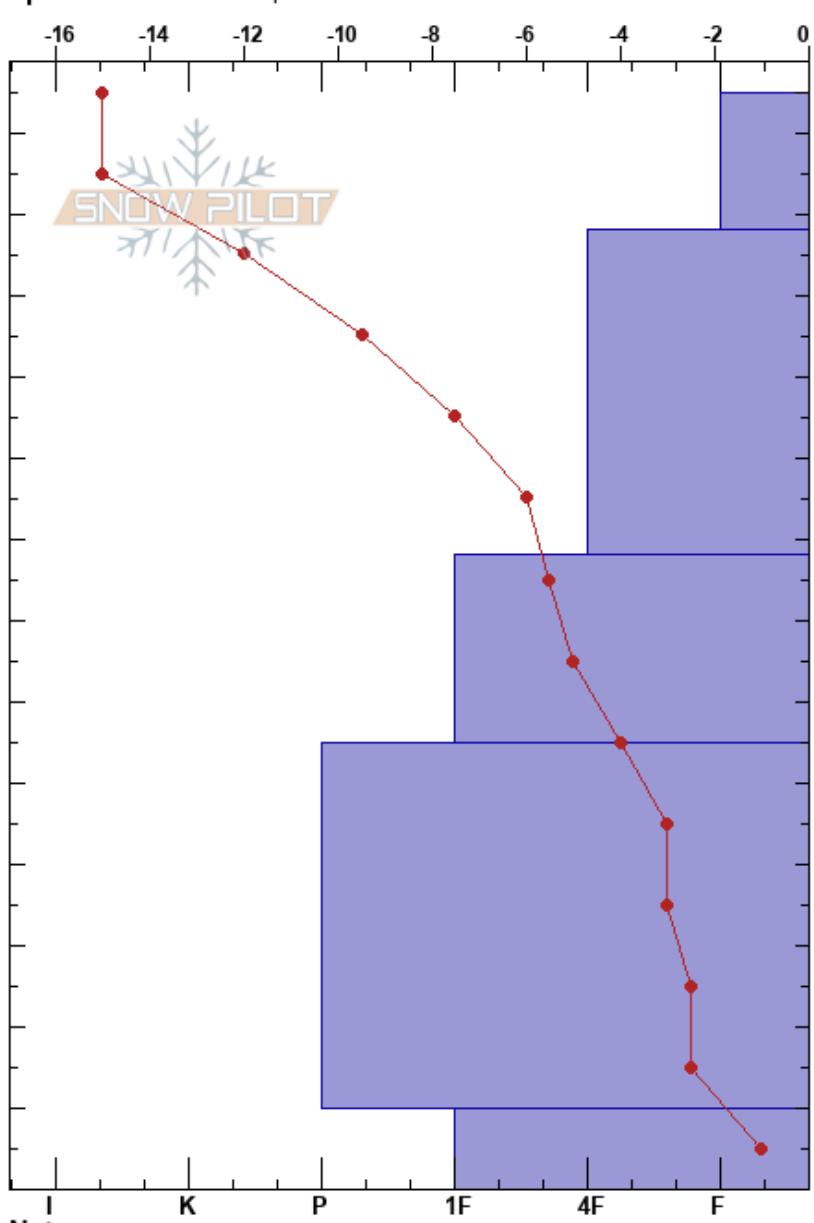

170126_Taos Kerry Hanes
 Sangre de Cristo Range 01/26/2017 - 10:00am
 NM
 Elevation: 9700 ft
 Aspect: 170°
 Specifics: We skied slope

Stability: Good HS: 135 Layer Notes:
 Air Temperature: -16°C PF: 60 135-118.1cm: Problematic layer
 Sky Cover: FEW
 Precipitation: NO
 Wind: SW Light Breeze

Form	Crystal Size	Moisture	ρ kg/m ³	Stability tests & Layer comments
/	0.5-1			
☐ (☐)	0.5-1			← ECTN15 @118cm ← CT15, SC @118cm
.	0.5-1			
.	0.5-1			
☐	2.5			

Notes: