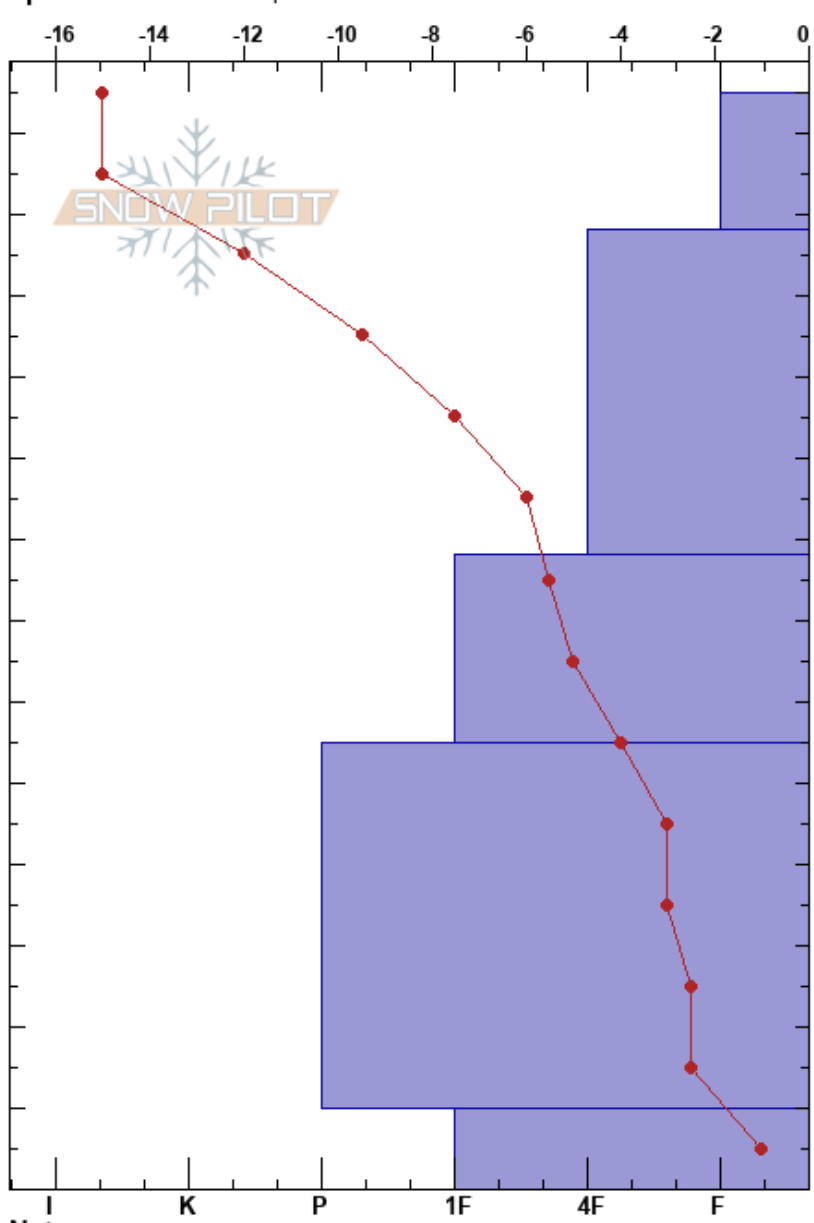

170126_Taos Kerry Hanes
 Sangre de Cristo Range 01/26/2017 - 10:00am
 NM
Elevation: 9700 ft
Aspect: 170°
Specifics: We skied slope

Stability: Good **HS:** 135 **Layer Notes:**
Air Temperature: -16°C **PF:** 60 135-118.1cm: Problematic layer
Sky Cover: FEW
Precipitation: NO
Wind: SW Light Breeze

Form	Crystal		ρ kg/m ³	Stability tests & Layer comments
	Size	Moisture		
/	0.5-1			
☐ (☐)	0.5-1			← ECTN15 @118cm ← CT15, SC @118cm
.	0.5-1			
.	0.5-1			
☐	2.5			

Notes: