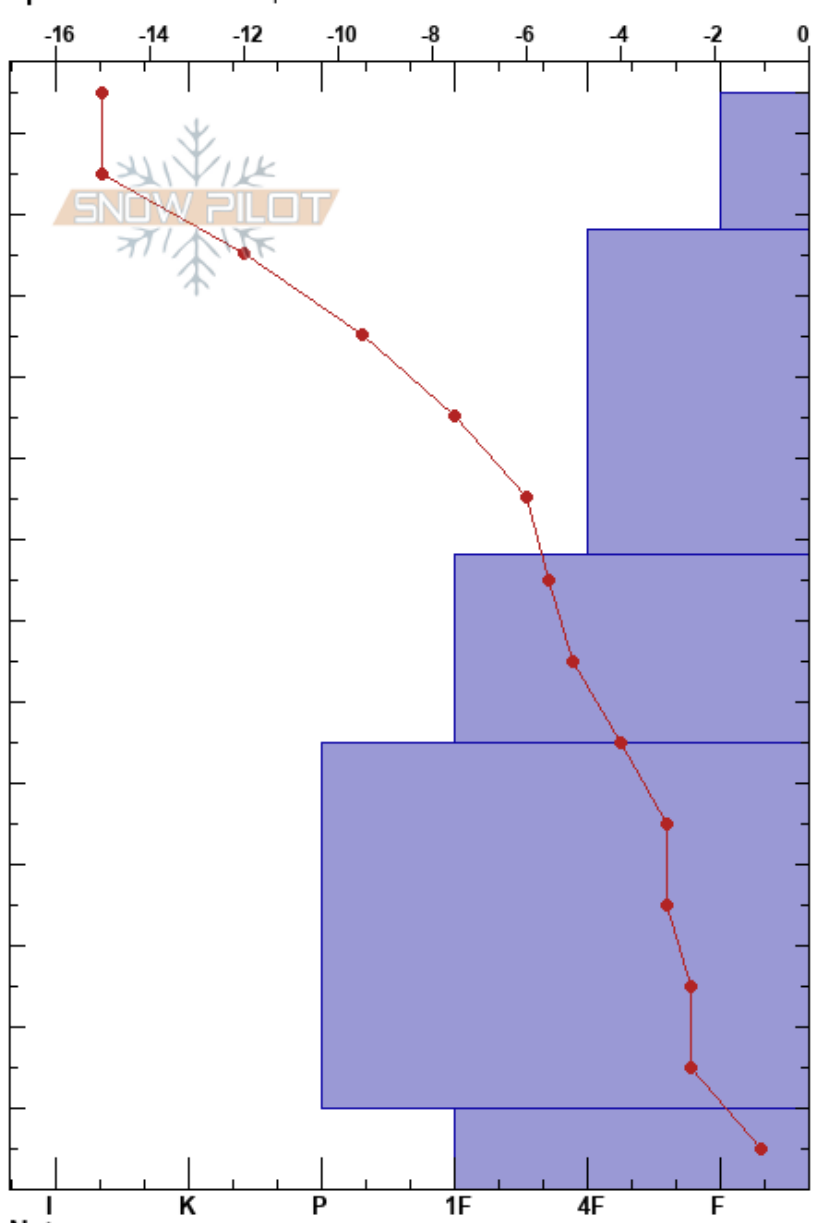

170126_Taos Kerry Hanes
 Sangre de Cristo Range 01/26/2017 - 10:00am
 NM
 Elevation: 9700 ft
 Aspect: 170°
 Specifics: We skied slope

Stability: Good HS: 135 Layer Notes:
 Air Temperature: -16°C PF: 60 135-118.1cm: Problematic layer
 Sky Cover: FEW
 Precipitation: NO
 Wind: SW Light Breeze

Form	Crystal		ρ kg/m ³	Stability tests & Layer comments
	Size	Moisture		
/	0.5-1			
⬛ (⬛)	0.5-1			← ECTN15 @118cm ← CT15, SC @118cm
.	0.5-1			
.	0.5-1			
□	2.5			

Notes: