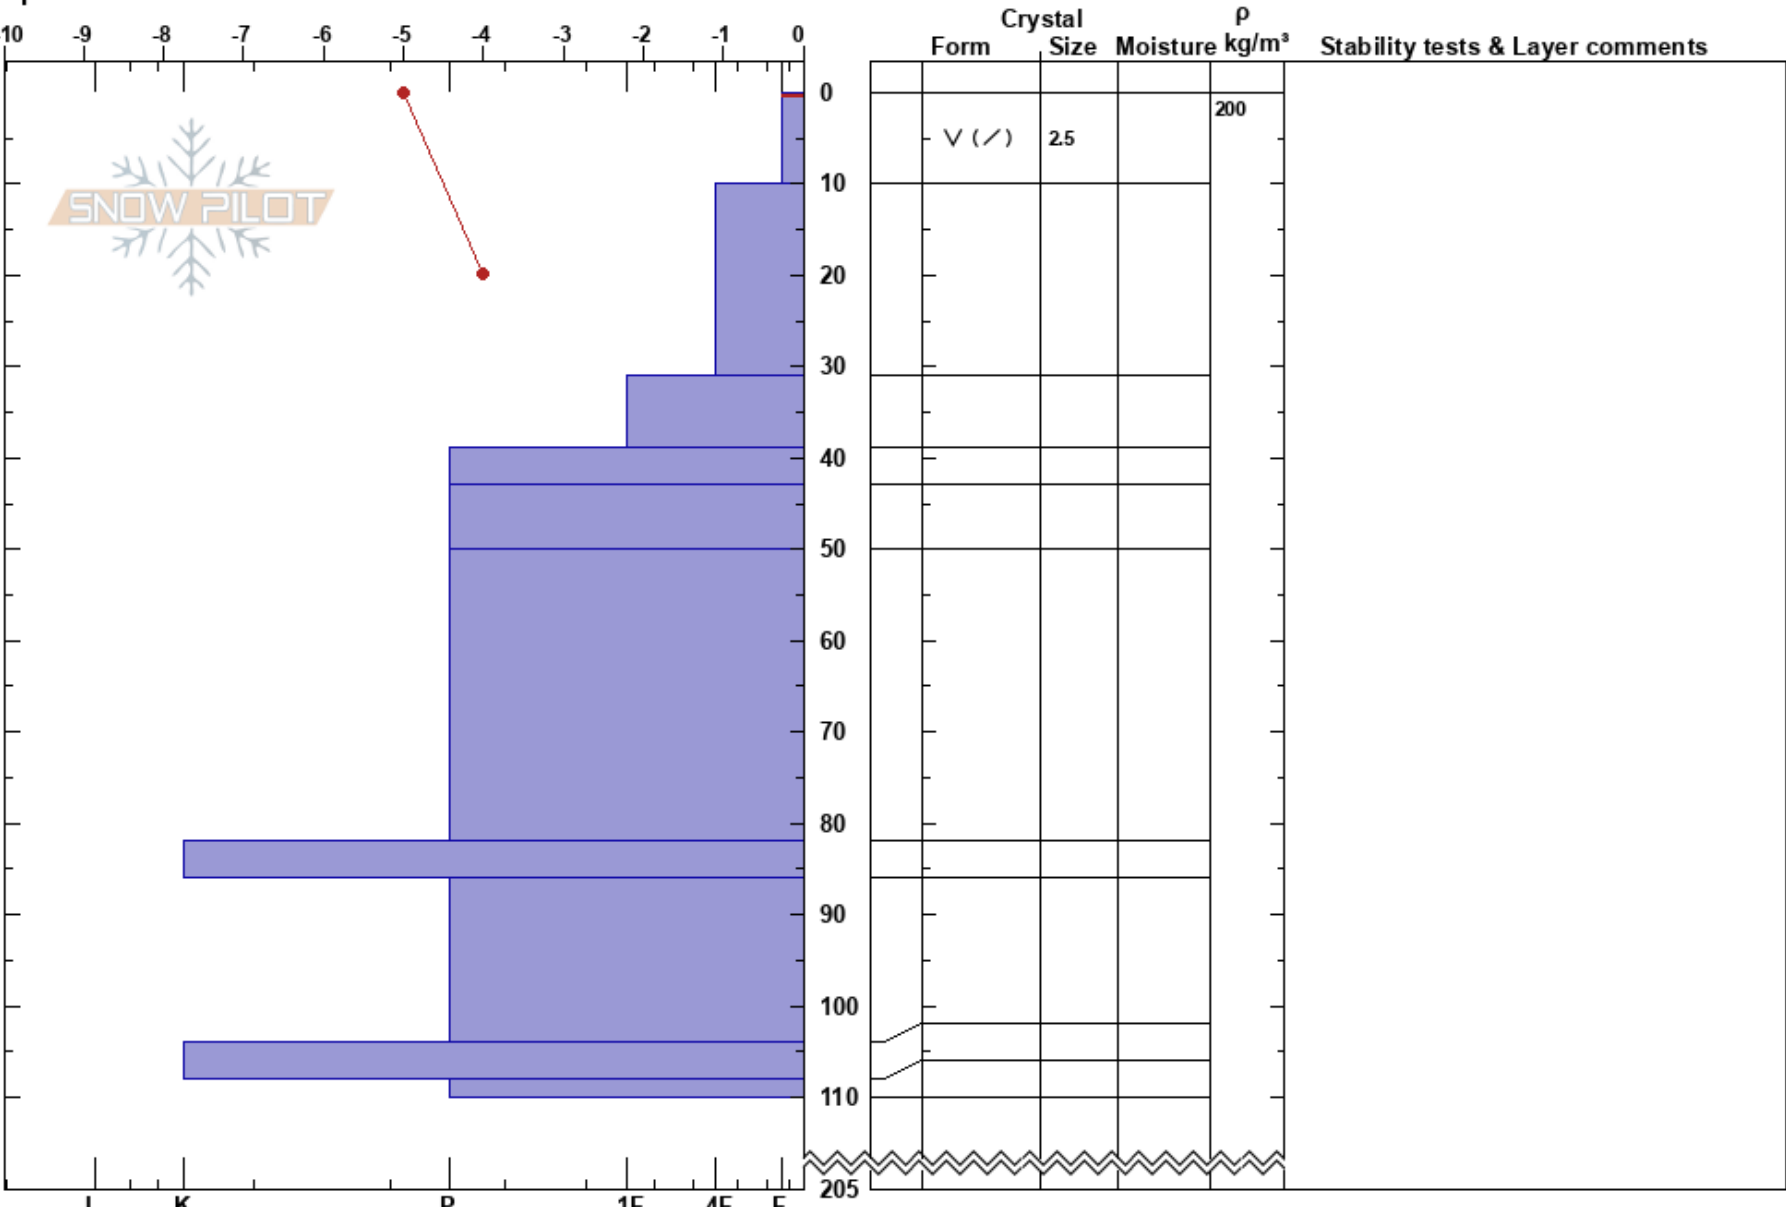

Snow School 20170126 Ben Hannon  
 North Cascades, West WA  
 Elevation: 3650 ft  
 Aspect: E  
 Specifics:  
 01/26/2017 - 10:42am  
 Co-ord:  
 Slope Angle: 5°  
 Wind Loading: no

Stability: HS:205  
 Air Temperature: -2°C  
 Sky Cover: FEW  
 Precipitation: NO  
 Wind: Calm  
 Layer Notes:  
 0-10cm: Problematic layer

Notes: I K P 1F 4F F