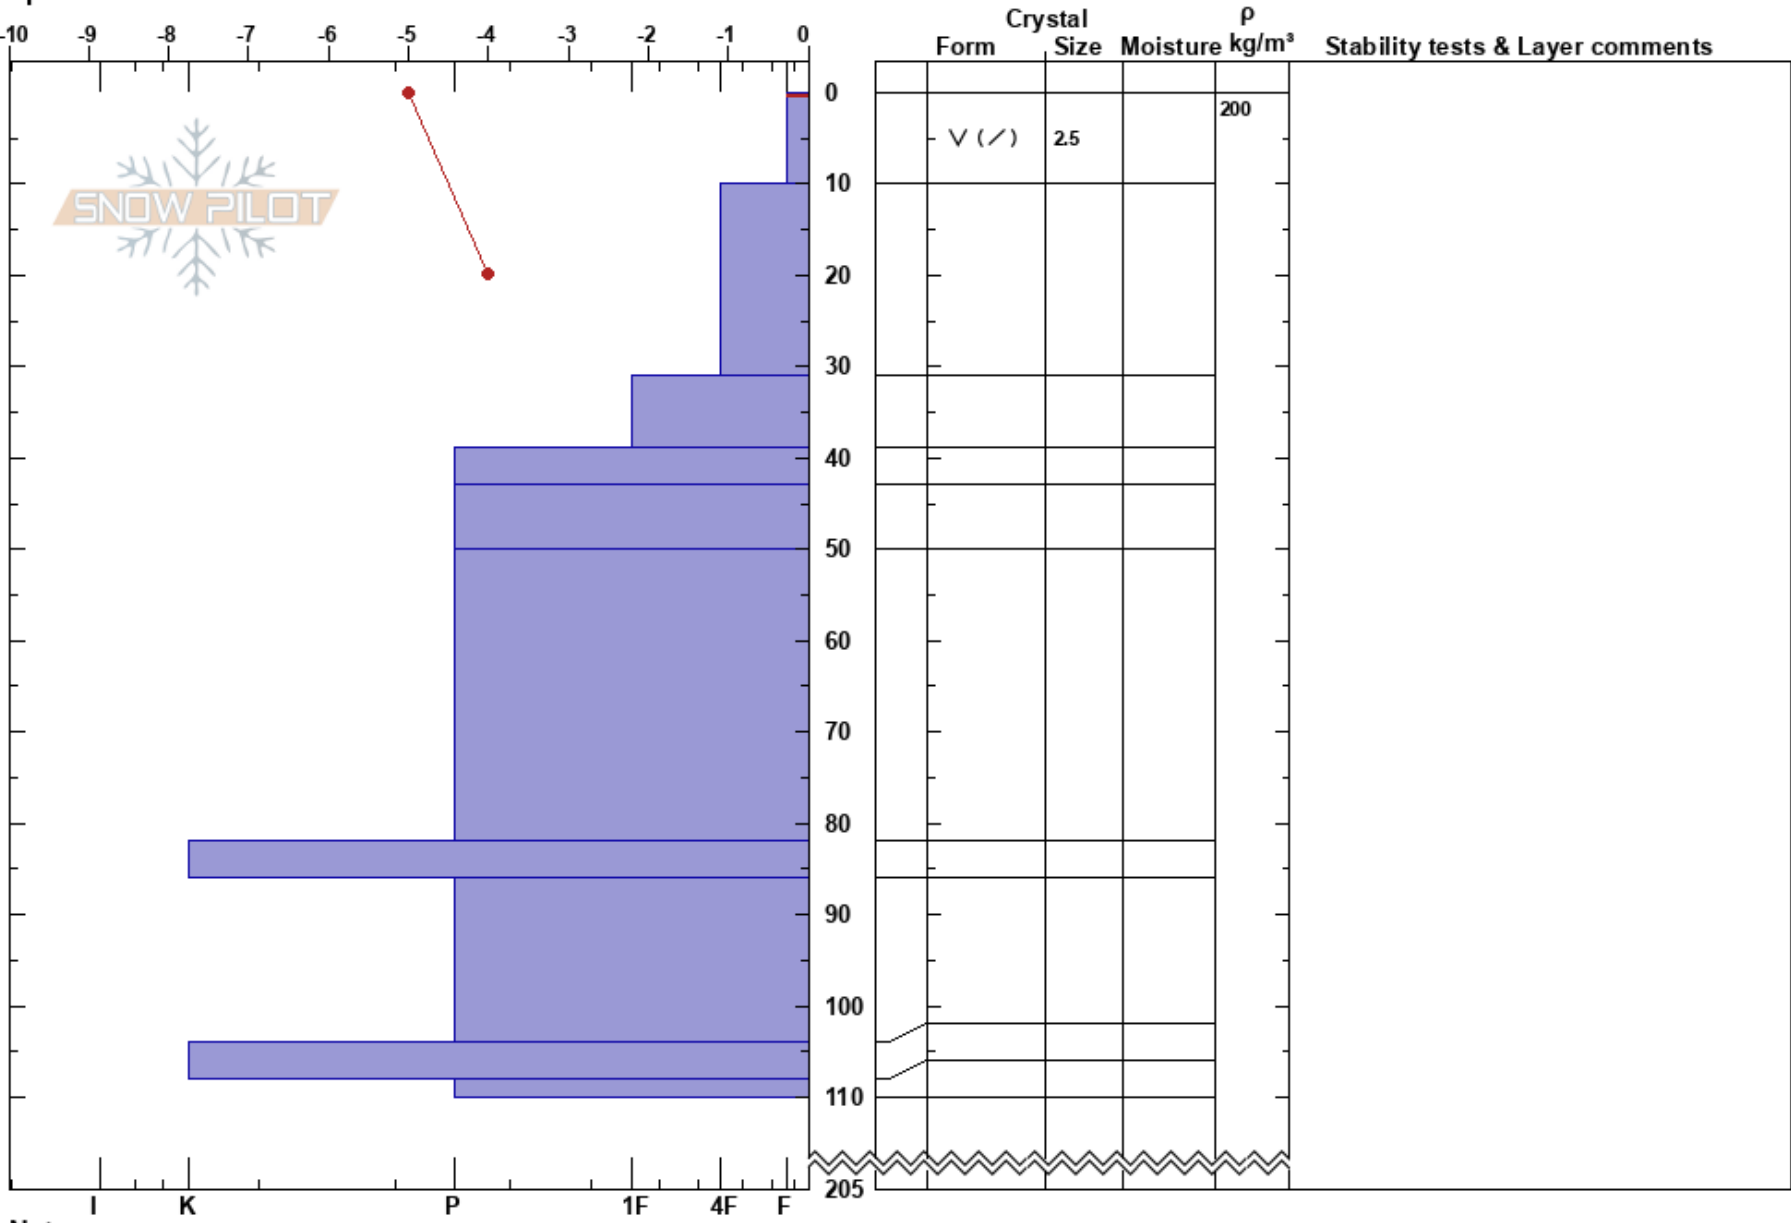

Snow School 20170126  
North Cascades, West  
WA  
Elevation: 3650 ft  
Aspect: E  
Specifics:

Ben Hannon  
01/26/2017 - 10:42am  
Co-ord:  
Slope Angle: 5°  
Wind Loading: no

Stability: **HS:205**  
Air Temperature: -2°C  
Sky Cover: FEW  
Precipitation: NO  
Wind: Calm  
Layer Notes:  
0-10cm: Problematic layer