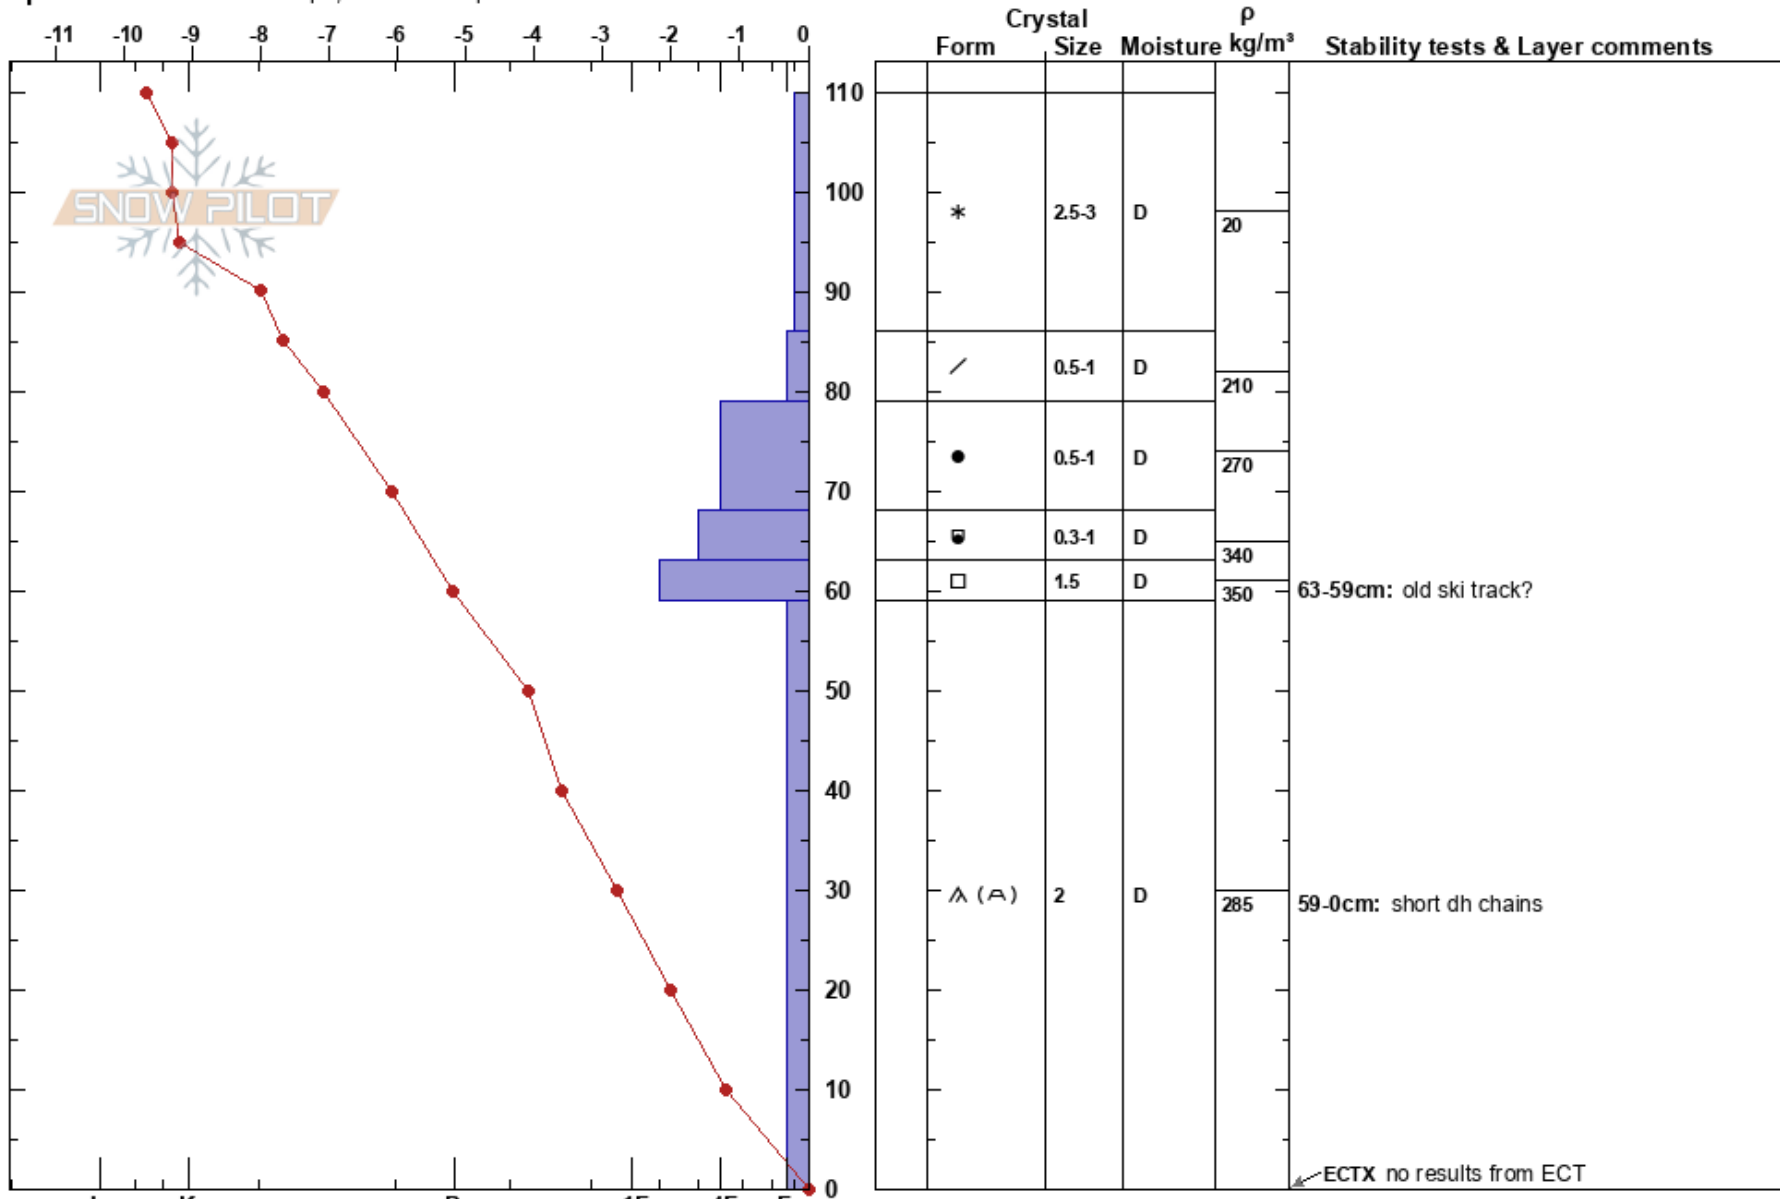

Lab 2 - Practice Pit

Robyn Gotz

Stability:

HS: 110

Layer Notes:

Bridger Range

01/26/2017 - 12:00pm

Air Temperature: -11.6°C PF: 65

63-59cm: old ski track?

MT

Co-ord: 45.83356N, -110.92744W

Sky Cover: BKN

59-0cm: short dh chains

Elevation: 7590 m

Slope Angle: 28°

Precipitation: NO

59-0cm: Problematic layer

Aspect: 90°

Wind Loading: no

Wind: NW Moderate

Specifics: Ski tracks on slope; We skied slope

Notes: Pit was located at the bottom of Bradley's Meadow just above a stand of trees.