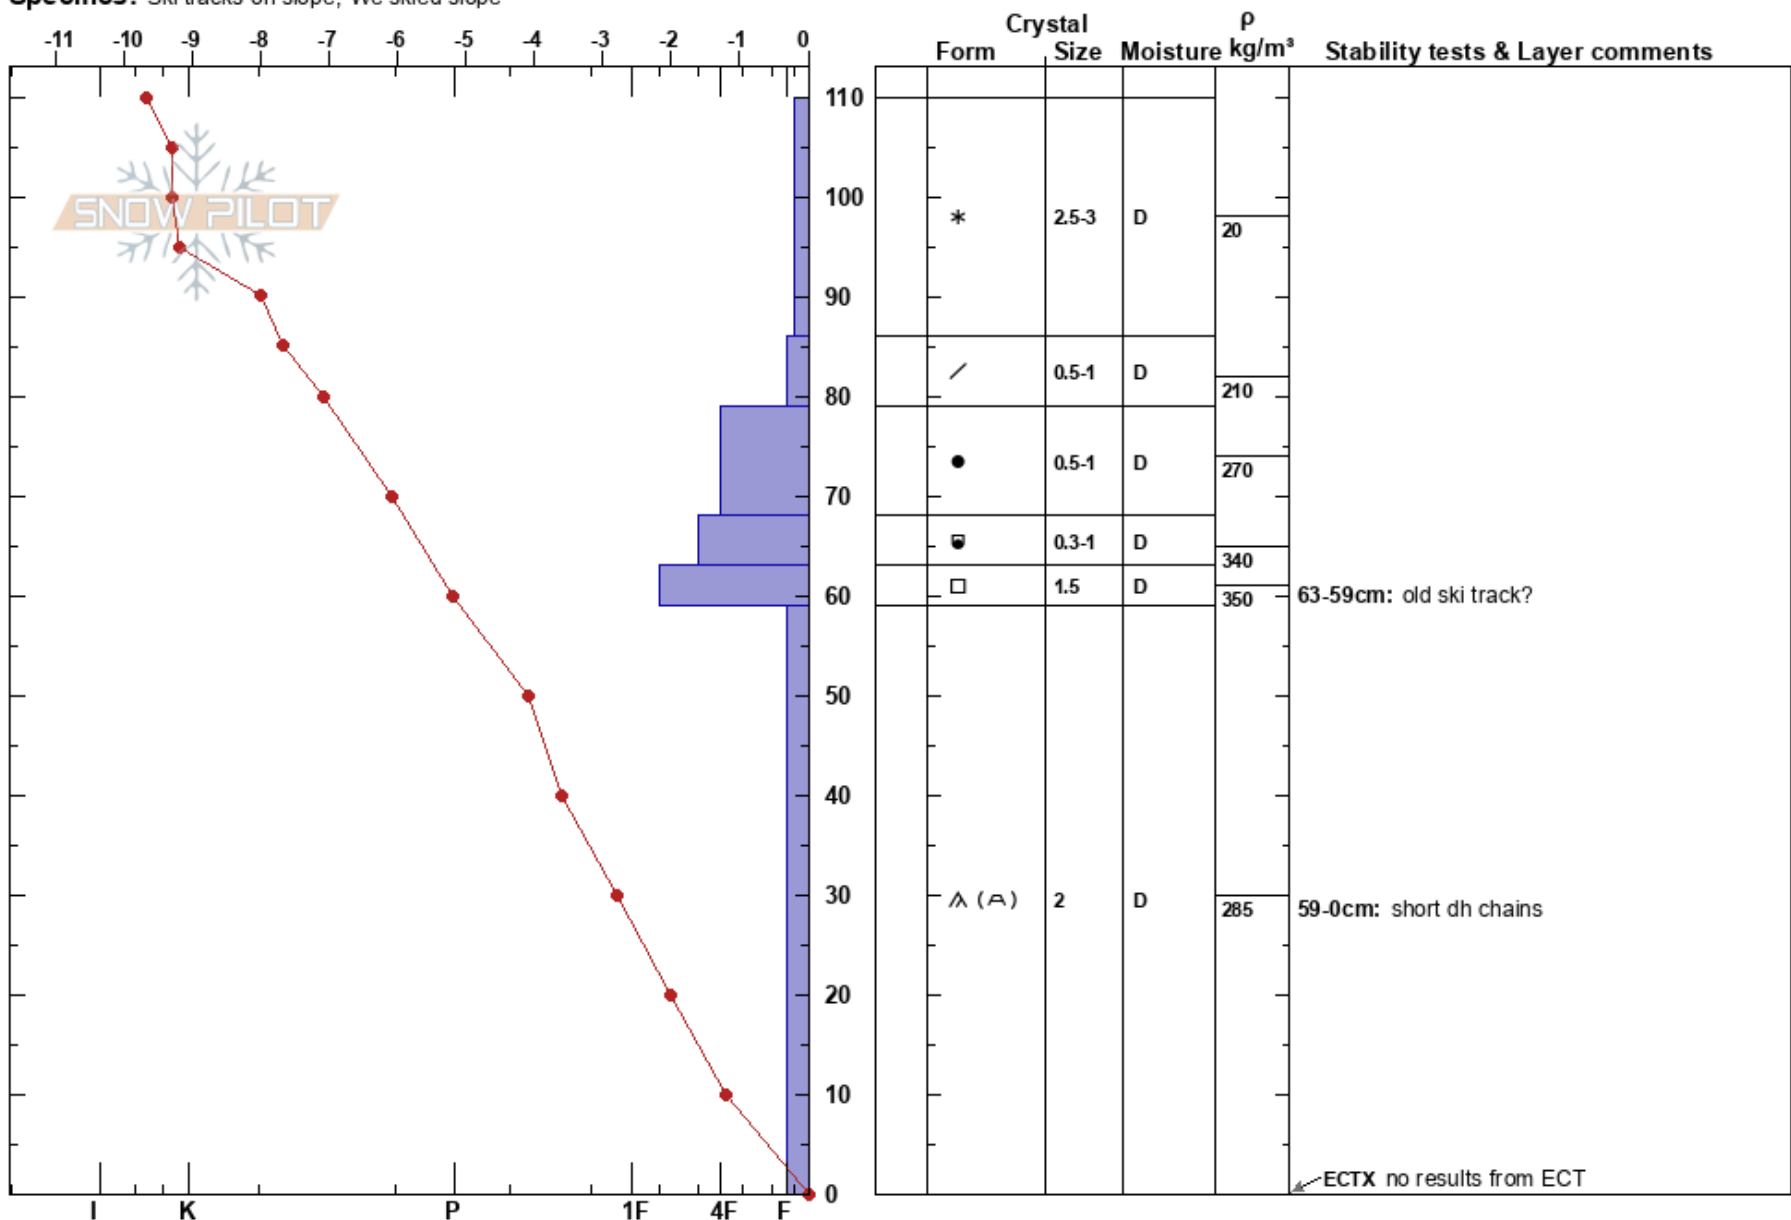

Lab 2 - Practice Pit
 Bridger Range
 MT
Elevation: 7590 m
Aspect: 90°
Specifics: Ski tracks on slope; We skied slope

Robyn Gotz
 01/26/2017 - 12:00pm
Co-ord: 45.83356N, -110.92744W
Slope Angle: 28°
Wind Loading: no

Stability:
Air Temperature: -11.6°C **PF:** 65
Sky Cover: BKN
Precipitation: NO
Wind: NW Moderate

Layer Notes:
 63-59cm: old ski track?
 59-0cm: short dh chains
 59-0cm: Problematic layer

Notes: Pit was located at the bottom of Bradley's Meadow just above a stand of trees.