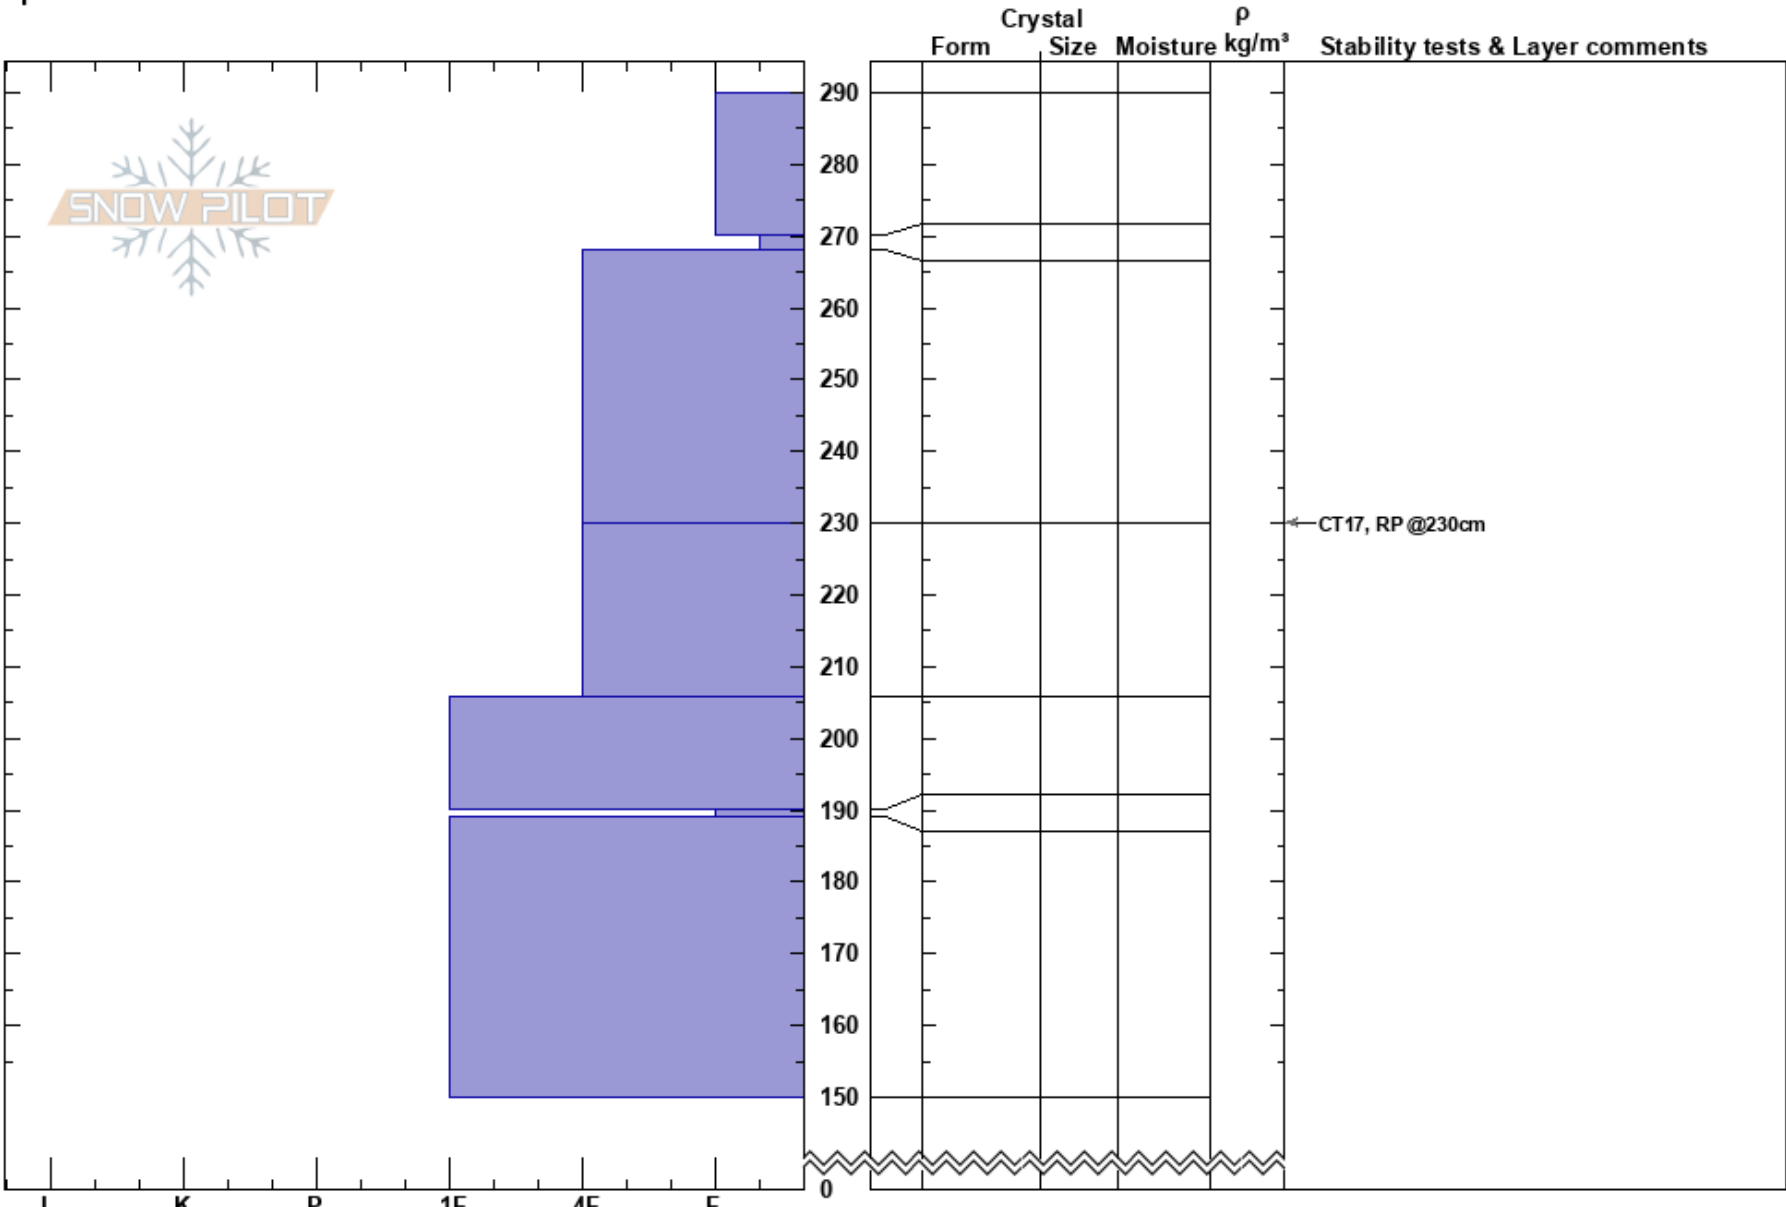

Powder Country, Pow Mt  
 Northern Wasatch  
 UT  
 Elevation: 8400 ft  
 Aspect: 345°  
 Specifics:

paige pagnucco  
 01/26/2017 - 12:00pm  
 Co-ord: 41.36948N, -111.77353W  
 Slope Angle: 33°  
 Wind Loading:

Stability:  
 Air Temperature: 12°F  
 Sky Cover: BKN  
 Precipitation: S-1  
 Wind: N Light Breeze

HS:290  
 PF: 80  
 190-189cm: Problematic layer

Notes: