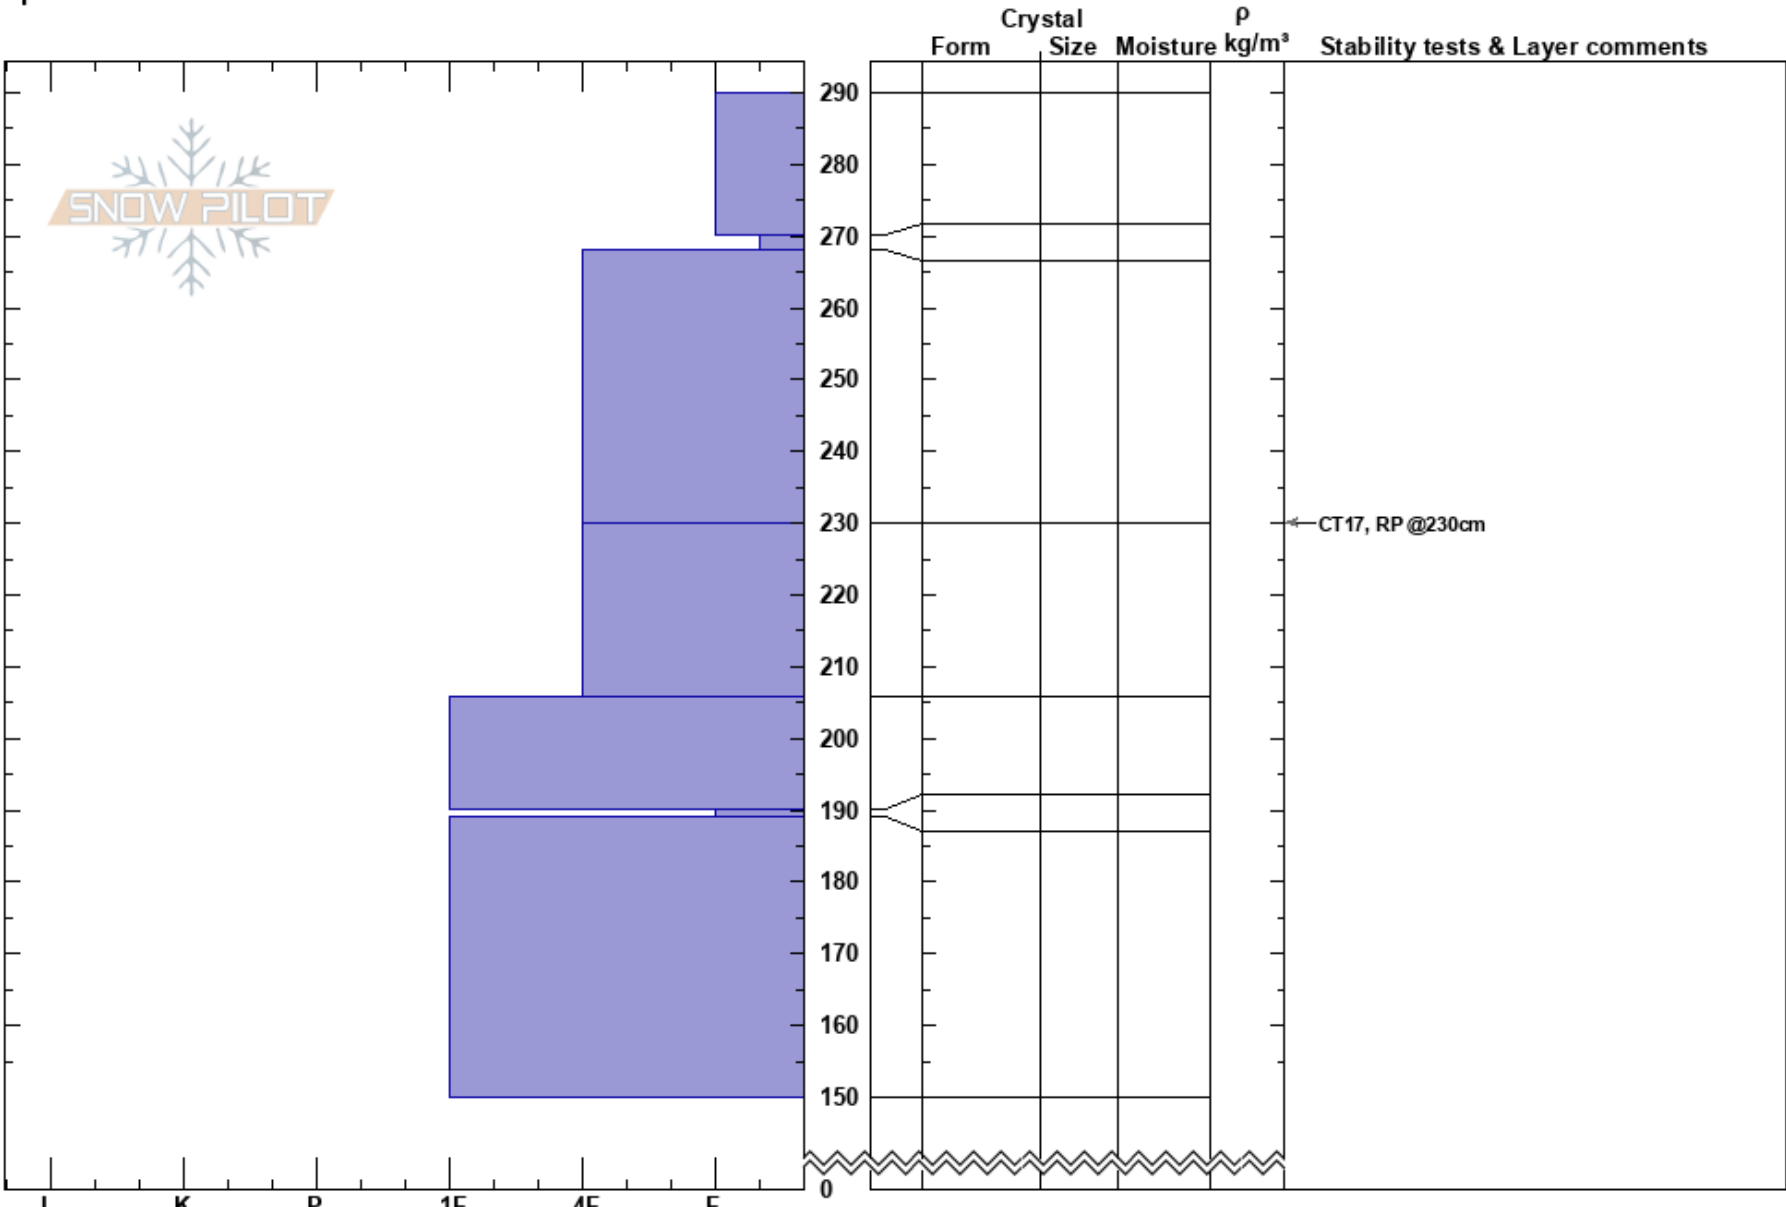

Powder Country, Pow Mt
 Northern Wasatch
 UT
 Elevation: 8400 ft
 Aspect: 345°
 Specifics:

paige pagnucco
 01/26/2017 - 12:00pm
 Co-ord: 41.36948N, -111.77353W
 Slope Angle: 33°
 Wind Loading:

Stability:
 Air Temperature: 12°F
 Sky Cover: BKN
 Precipitation: S-1
 Wind: N Light Breeze

HS:290
 PF: 80
 190-189cm: Problematic layer

Notes: