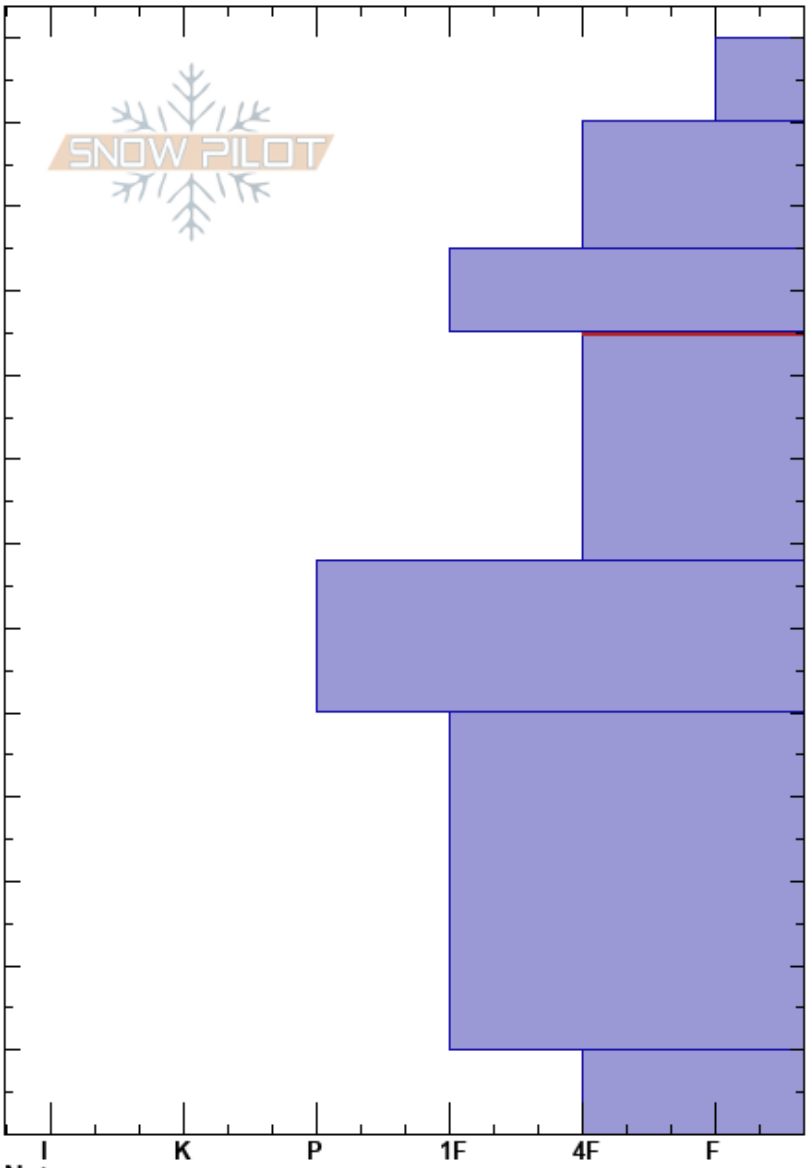

Ophir Pass Road, East
 San Juan Range
 CO
 Elevation: 11950 ft
 Aspect: 130°
 Specifics:

Jeff Davis
 01/26/2017 - 12:00pm
 Co-ord: 37.85981N, -107.74017W
 Slope Angle: 28°
 Wind Loading: previous

Stability:
 Air Temperature: -12°C
 Sky Cover: BKN
 Precipitation: NO
 Wind: NW Calm

HS: 130
 PS: 40
 95-68cm: Problematic layer

Crystal Form	Crystal Size	Moisture	ρ kg/m ³	Stability tests & Layer comments
+				
-				
•				
•				ECTN17 @95cm CT16, SC @95cm CT18, SC @95cm
•				
•				
□ (^)	1-3			